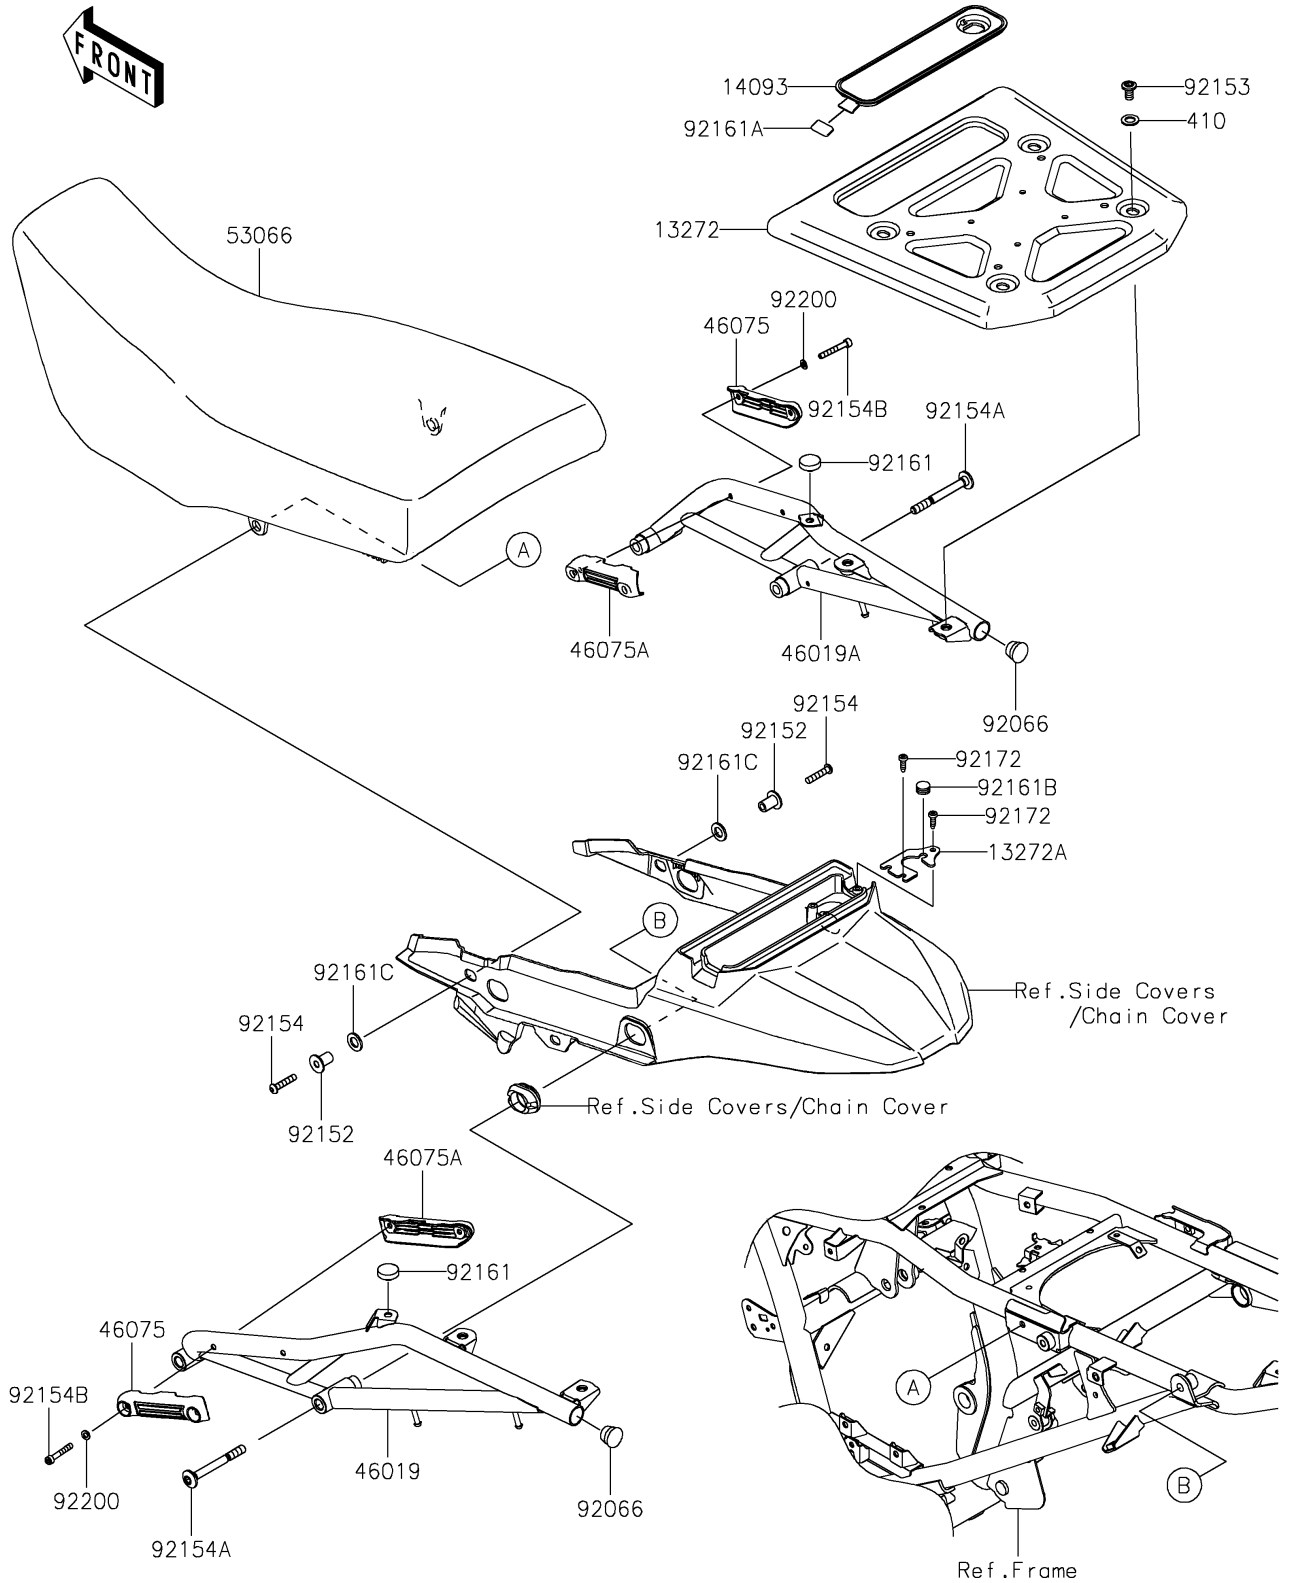

# 2024 KLR650 Adventure ABS PARTS DIAGRAM

Seat

F2510

## 2024 KLR650 Adventure ABS PARTS LIST

### Seat

ITEM NAME	PART NUMBER	QUANTITY
PLATE,CARRIER (Ref # 13272)	13272-3763	1
PLATE (Ref # 13272A)	13272-3872	1
COVER,TOOL (Ref # 14093)	14093-1079	1
GRIP-ASSY,LH (Ref # 46019)	46019-0107	1
GRIP-ASSY,RH (Ref # 46019A)	46019-0108	1
GRIP,OUTSIDE (Ref # 46075)	46075-0659	2
GRIP,INSIDE (Ref # 46075A)	46075-0660	2
SEAT-ASSY,DUAL,BLACK+SIL (Ref # 53066)	53066-0703-64U	1
PLUG (Ref # 92066)	92066-1220	2
COLLAR (Ref # 92152)	92152-2823	2
BOLT,SOCKET,8X15 (Ref # 92153)	92153-1810	4
BOLT,SOCKET,6X30 (Ref # 92154)	92154-0206	2
BOLT,SOCKET,8X78 (Ref # 92154A)	92154-4346	4
BOLT,SOCKET,5X35 (Ref # 92154B)	92154-4350	4
DAMPER (Ref # 92161)	92161-0336	2
DAMPER,12X23 (Ref # 92161A)	92161-1367	1
DAMPER,8X14X8.9 (Ref # 92161B)	92161-1666	1
DAMPER (Ref # 92161C)	92161-2425	2
SCREW,TAPPING,5X16 (Ref # 92172)	92172-1425	3
WASHER,5.5X10X1.2 (Ref # 92200)	92200-2495	4
WASHER-PLAIN-SMALL,10MM (Ref # 410)	410AA1000	4