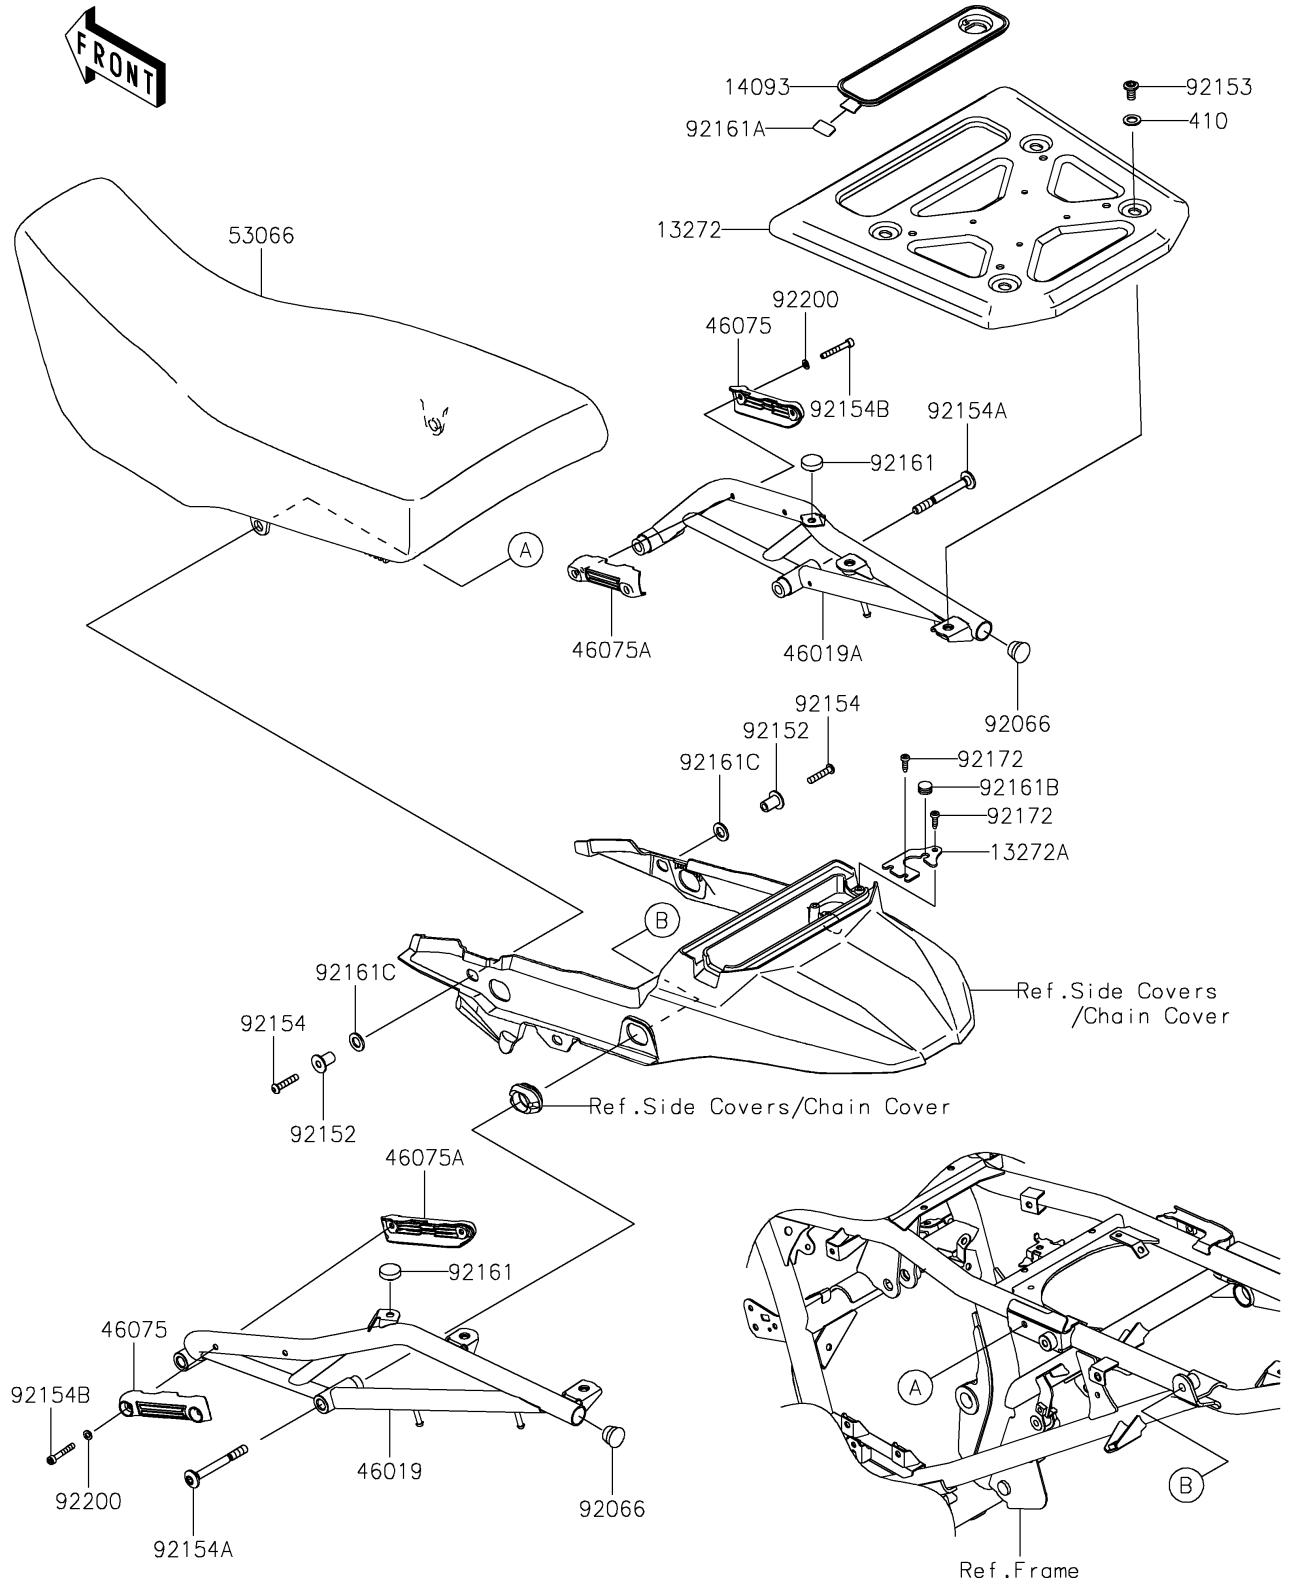

2025 KLR650 Adventure ABS PARTS DIAGRAM

Seat

F2510

2025 KLR650 Adventure ABS PARTS LIST

Seat

ITEM NAME	PART NUMBER	QUANTITY
PLATE,CARRIER (Ref # 13272)	13272-3763	1
PLATE (Ref # 13272A)	13272-3872	1
COVER,TOOL (Ref # 14093)	14093-1079	1
GRIP-ASSY,LH (Ref # 46019)	46019-0107	1
GRIP-ASSY,RH (Ref # 46019A)	46019-0108	1
GRIP,OUTSIDE (Ref # 46075)	46075-0659	2
GRIP,INSIDE (Ref # 46075A)	46075-0660	2
SEAT-ASSY,DUAL,BLACK+SIL (Ref # 53066)	53066-0703-64U	1
PLUG (Ref # 92066)	92066-1220	2
COLLAR (Ref # 92152)	92152-2823	2
BOLT,SOCKET,8X15 (Ref # 92153)	92153-1810	4
BOLT,SOCKET,6X30 (Ref # 92154)	92154-0206	2
BOLT,SOCKET,8X78 (Ref # 92154A)	92154-4346	4
BOLT,SOCKET,5X35 (Ref # 92154B)	92154-4350	4
DAMPER (Ref # 92161)	92161-0336	2
DAMPER,12X23 (Ref # 92161A)	92161-1367	1
DAMPER,8X14X8.9 (Ref # 92161B)	92161-1666	1
DAMPER (Ref # 92161C)	92161-2425	2
SCREW,TAPPING,5X16 (Ref # 92172)	92172-1425	3
WASHER,5.5X10X1.2 (Ref # 92200)	92200-2495	4
WASHER-PLAIN-SMALL,10MM (Ref # 410)	410AA1000	4