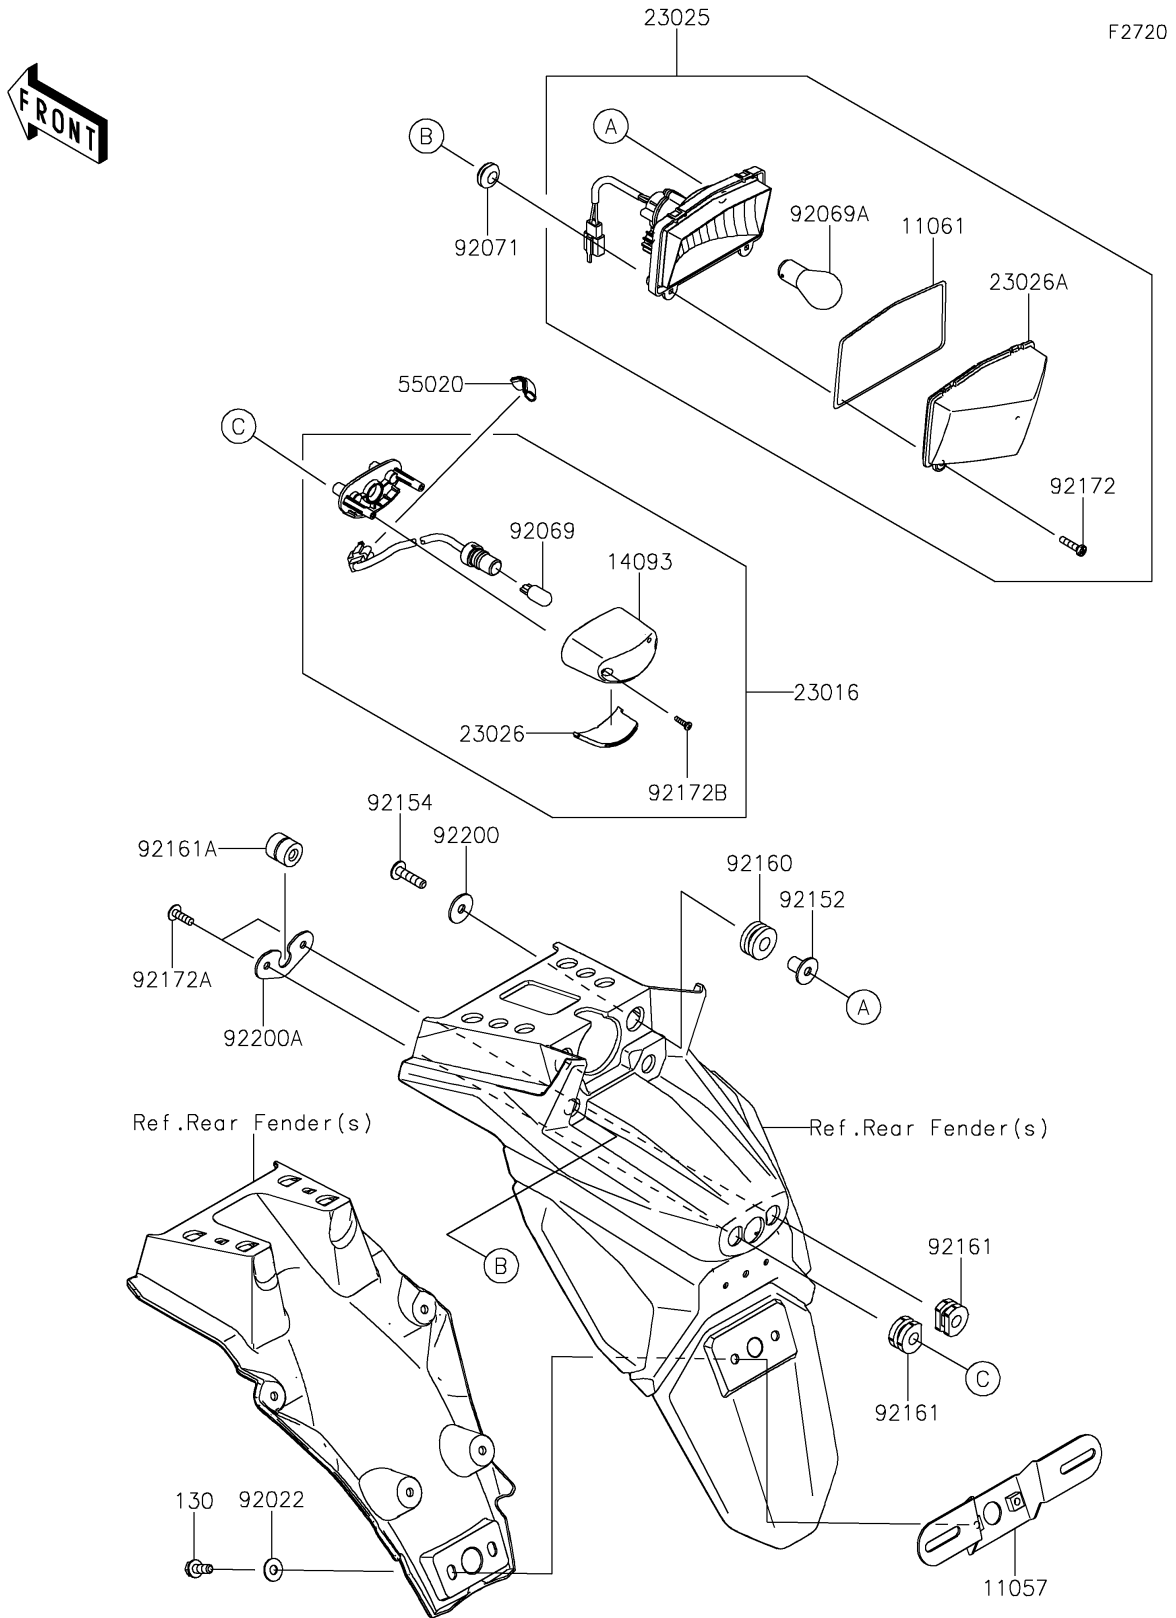

2023 KLR® 650 Adventure ABS PARTS DIAGRAM

Taillight(s)

2023 KLR® 650 Adventure ABS PARTS LIST

Taillight(s)

ITEM NAME	PART NUMBER	QUANTITY
BRACKET,LICENSE PLATE (Ref # 11057)	11057-1046	1
GASKET,TAIL LAMP LENS (Ref # 11061)	11061-0393	1
COVER,LICENSE LAMP (Ref # 14093)	14093-0525	1
LAMP-ASSY,LICENCE (Ref # 23016)	23016-0604	1
LAMP-TAIL (Ref # 23025)	23025-0392	1
LENS,LICENSE LAMP (Ref # 23026)	23026-0025	1
LENS,TAIL LAMP (Ref # 23026A)	23026-0036	1
GUARD,50X30 (Ref # 55020)	55020-2334	1
WASHER,6.5X16X1.0 (Ref # 92022)	92022-1093	2
BULB,12V 5W (Ref # 92069)	92069-1016	1
BULB,12V 21/5W (Ref # 92069A)	92069-1084	1
GROMMET (Ref # 92071)	92071-024	2
COLLAR,6.3X9.5X13.5 (Ref # 92152)	92152-1942	2
BOLT,SOCKET,6X25 (Ref # 92154)	92154-0071	2
DAMPER (Ref # 92160)	92160-1162	2
DAMPER (Ref # 92161)	92161-0776	2
DAMPER,6X18X18.2 (Ref # 92161A)	92161-1809	1
SCREW,4.2X19 (Ref # 92172)	92172-0411	2
SCREW,TAPPING,5X16 (Ref # 92172A)	92172-0427	2
SCREW,4X12 (Ref # 92172B)	92172-0904	2
WASHER,6.5X22X1.6 (Ref # 92200)	92200-1087	2
WASHER (Ref # 92200A)	92200-1773	1
BOLT-FLANGED,6X16 (Ref # 130)	130BA0616	2