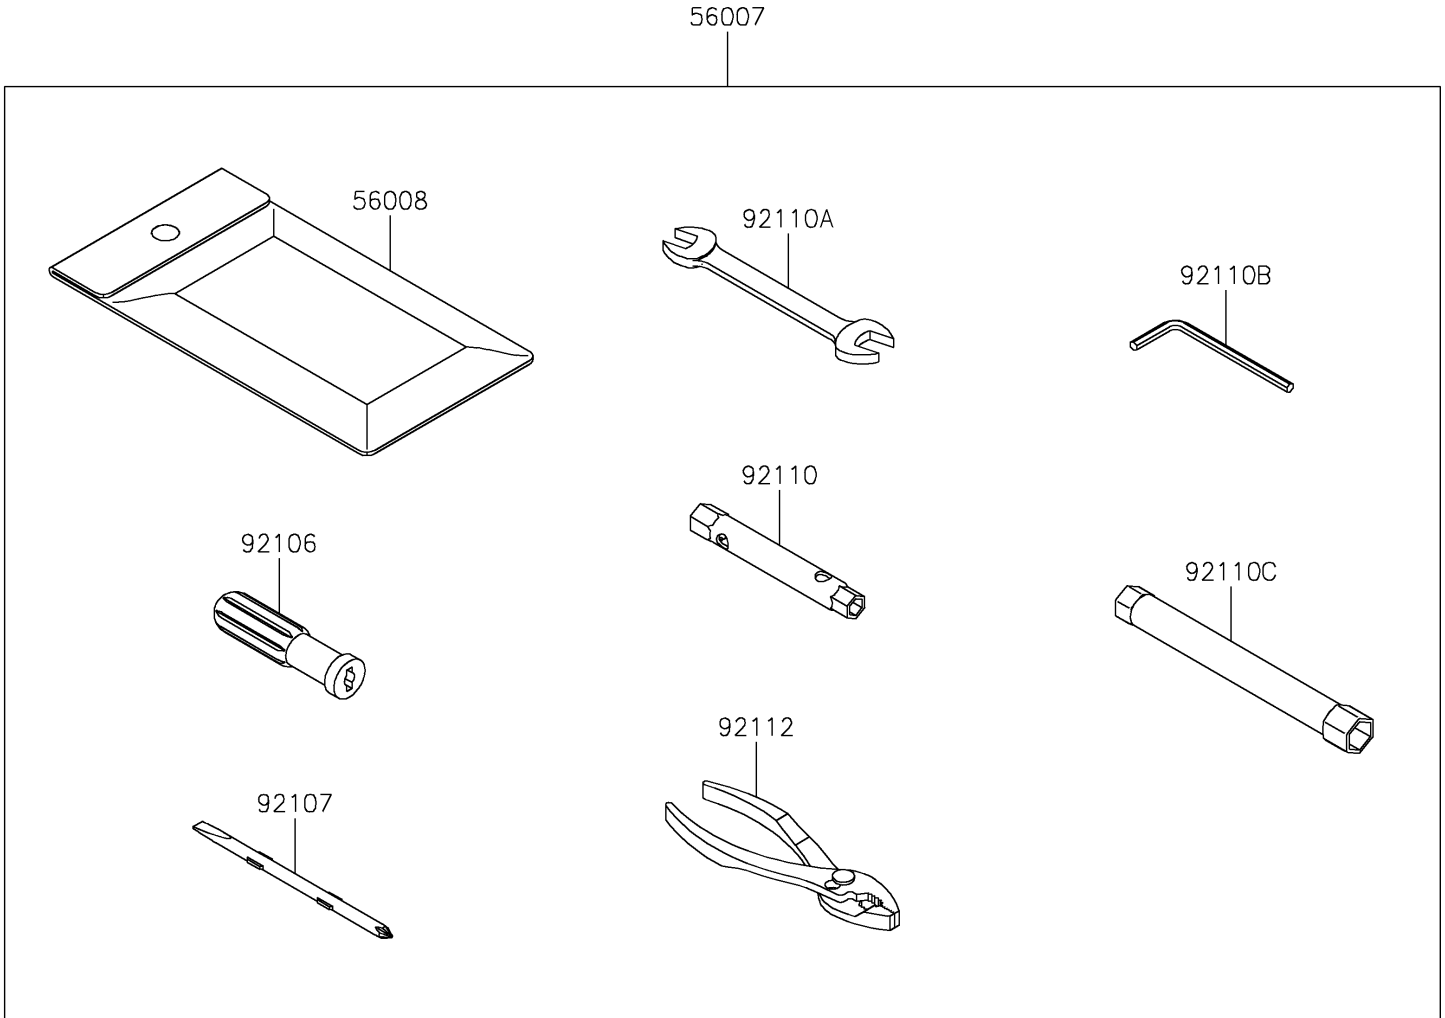

2024 KLR650 Adventure ABS PARTS DIAGRAM

Owner's Tools

F2810

2024 KLR650 Adventure ABS PARTS LIST

Owner's Tools

ITEM NAME	PART NUMBER	QUANTITY
TOOL-KIT (Ref # 56007)	56007-0196	1
BAG,TOOL (Ref # 56008)	56008-0036	1
GASKET-LIQUID,TB1211F,CLEAR (Ref # 92104)	92104-0004	1
GASKET-LIQUID,TB1216B,BLACK (Ref # 92104A)	92104-1064	1
GRIP-SCREW DRIVER (Ref # 92106)	92106-0004	1
TOOL-DRIVER,#2PHILLIPS&SLOT (Ref # 92107)	92107-0019	1
TOOL-WRENCH,BOX,8X10 (Ref # 92110)	92110-0049	1
TOOL-WRENCH,OPEN END,14X17 (Ref # 92110A)	92110-0057	1
TOOL-WRENCH,ALLEN,4MM (Ref # 92110B)	92110-0567	1
TOOL-WRENCH,BOX,12MM (Ref # 92110C)	92110-0579	1
TOOL-PLIERS (Ref # 92112)	92112-0007	1