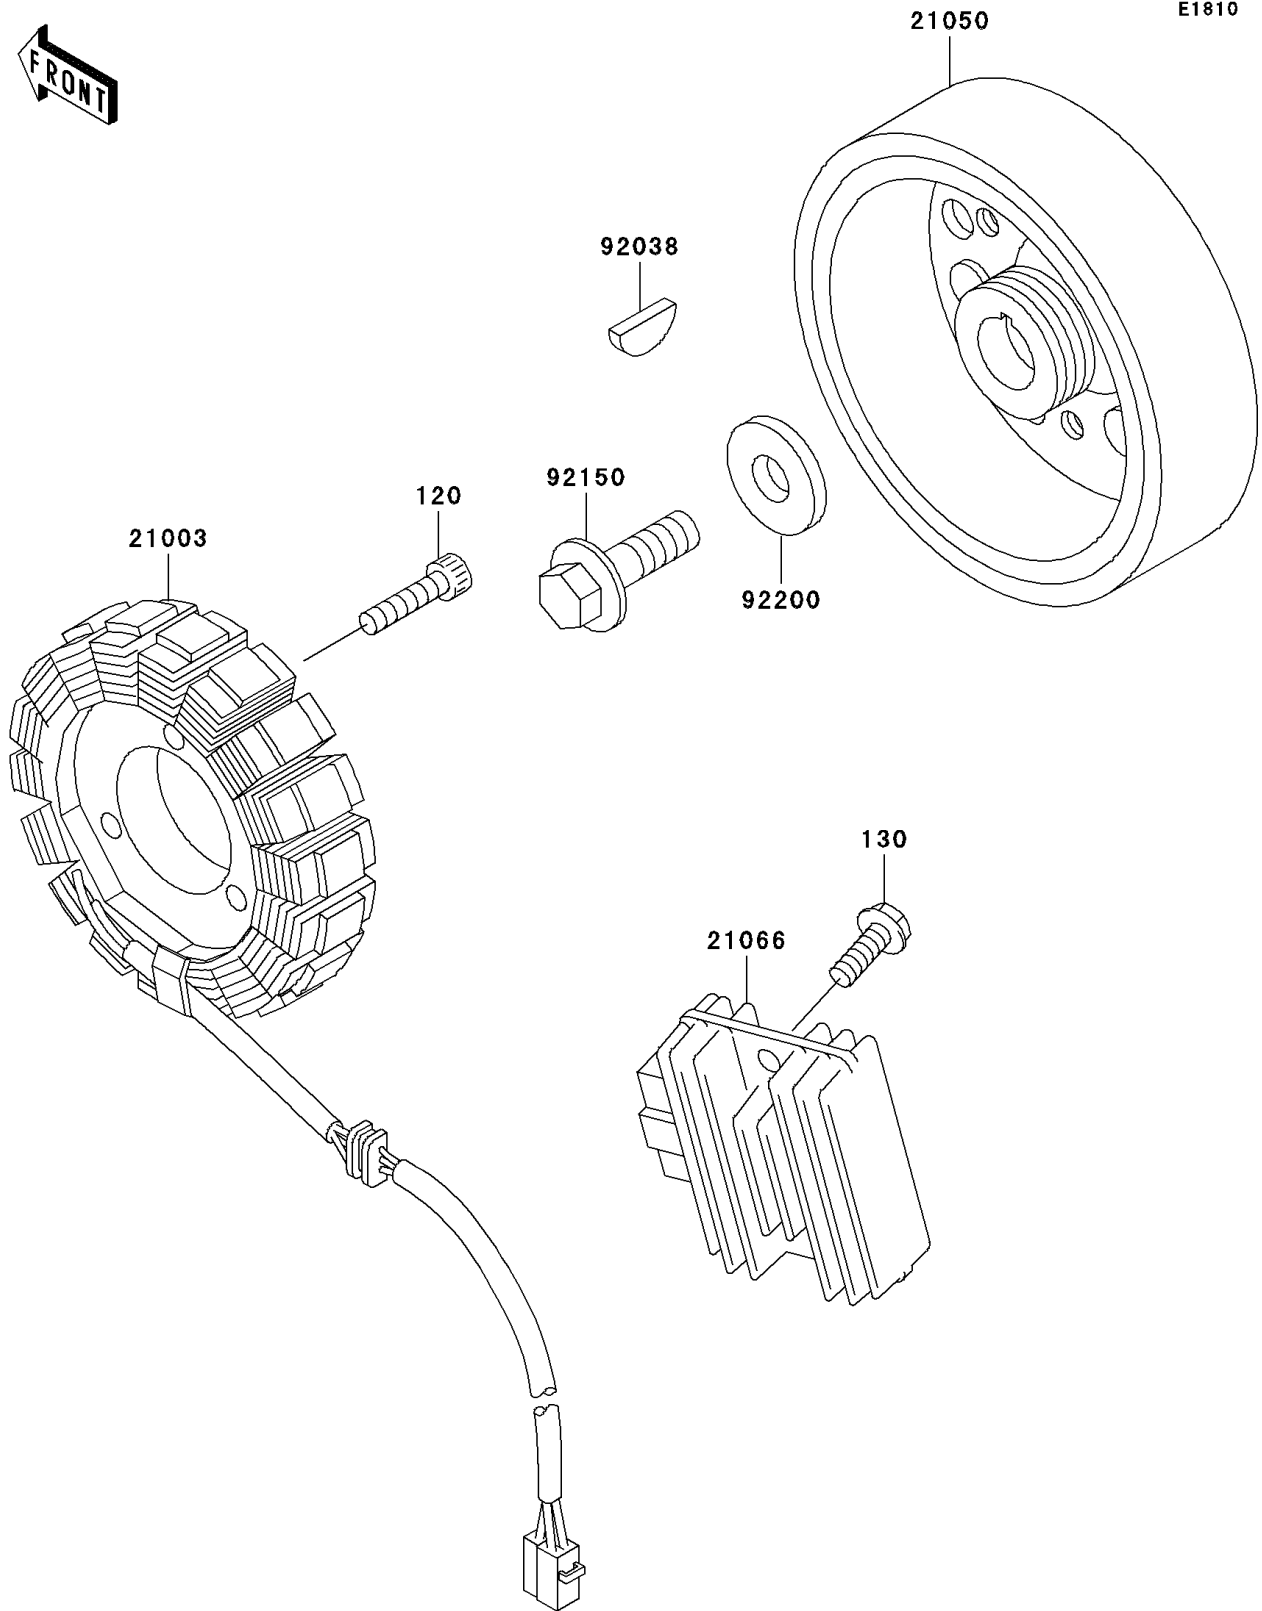

2002 Ninja® ZX™-6 PARTS DIAGRAM

Generator

2002 Ninja® ZX™ -6 PARTS LIST

Generator

ITEM NAME	PART NUMBER	QUANTITY
BOLT-SOCKET,6X25 (Ref # 120)	120P0625	3
BOLT-FLANGED (Ref # 130)	130H0620	2
STATOR (Ref # 21003)	21003-1368	1
FLYWHEEL (Ref # 21050)	21050-1146	1
REGULATOR-VOLTAGE (Ref # 21066)	21066-1089	1
KEY,WOODRUFF (Ref # 92038)	92038-001	1
BOLT,10X32 (Ref # 92150)	92150-1134	1
WASHER,10X30X4 (Ref # 92200)	92200-1185	1