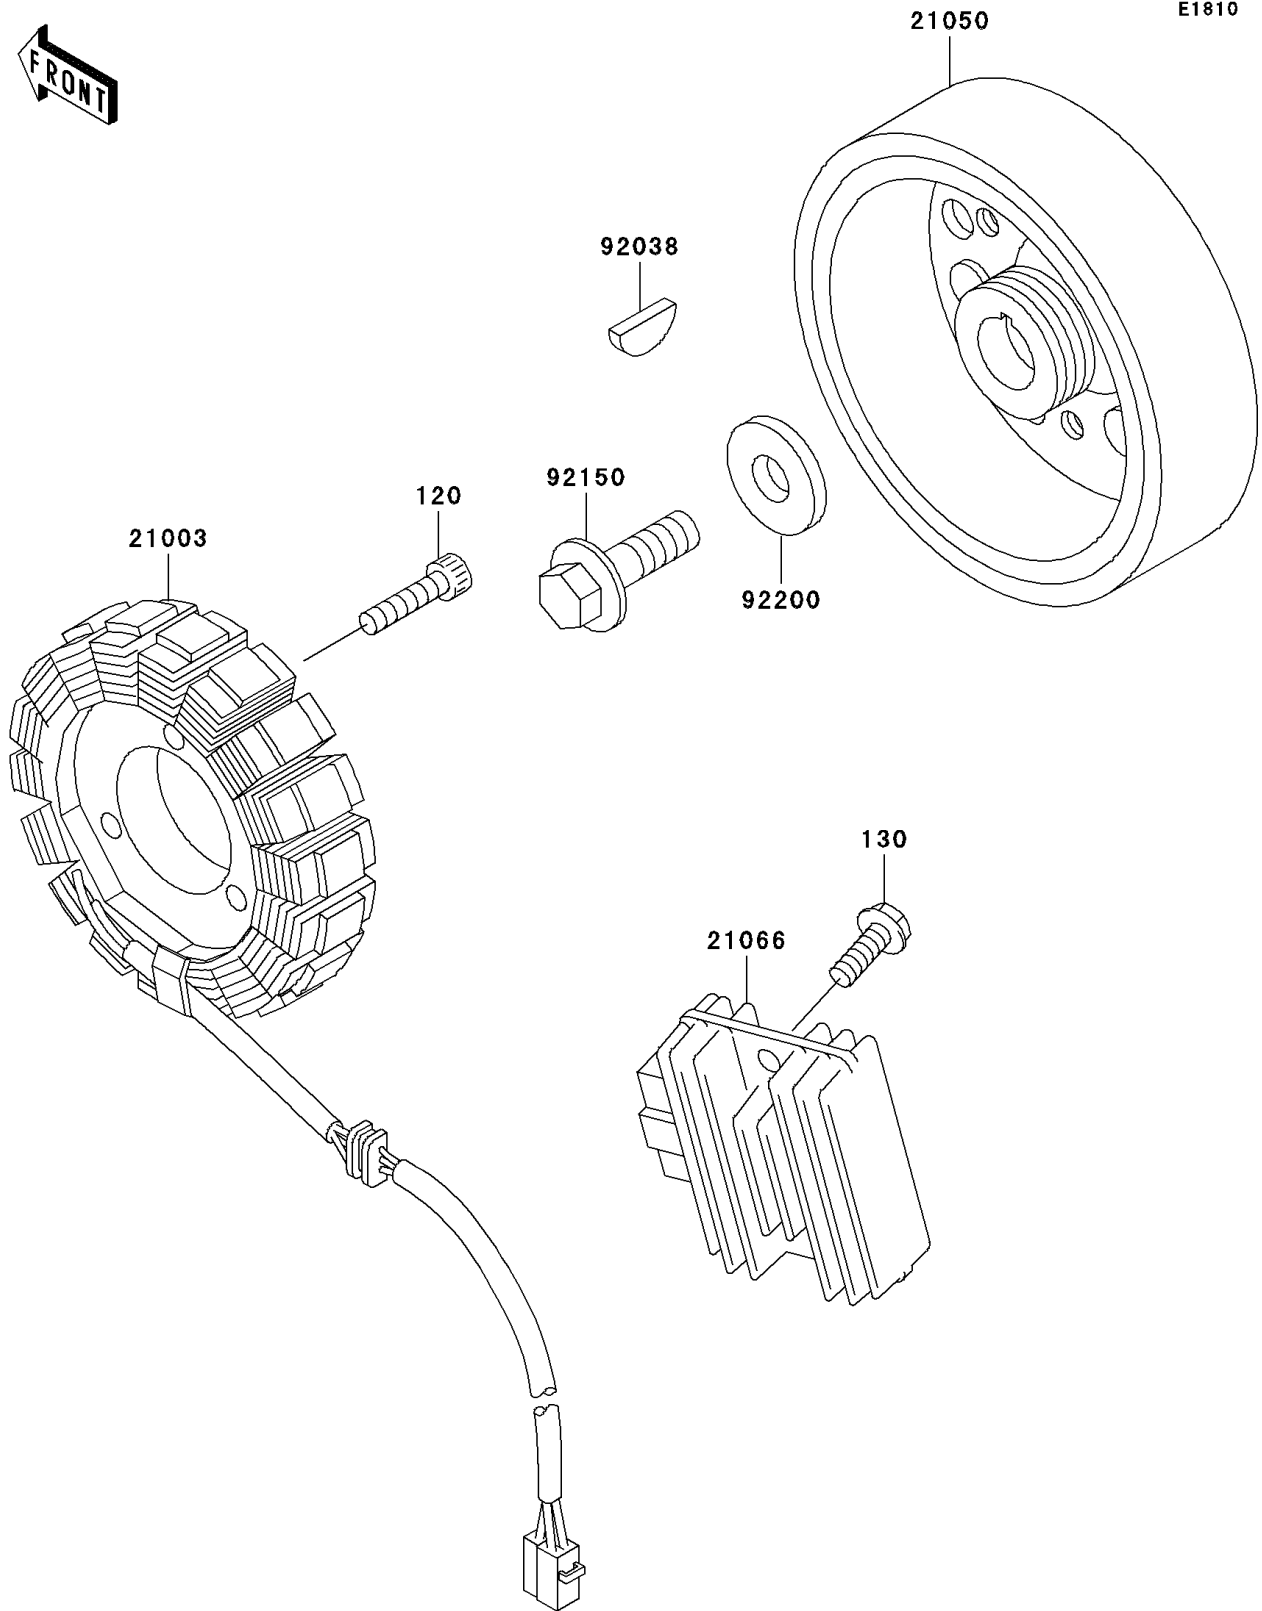

2005 ZZR600 (Canada Only) PARTS DIAGRAM

Generator

2005 ZZR600 (Canada Only) PARTS LIST

Generator

ITEM NAME	PART NUMBER	QUANTITY
BOLT-SOCKET,6X25 (Ref # 120)	120P0625	3
BOLT-FLANGED (Ref # 130)	130H0620	2
STATOR (Ref # 21003)	21003-1368	1
FLYWHEEL (Ref # 21050)	21050-1146	1
REGULATOR-VOLTAGE (Ref # 21066)	21066-1089	1
KEY,WOODRUFF (Ref # 92038)	92038-001	1
BOLT,10X32 (Ref # 92150)	92150-1134	1
WASHER,10X30X4 (Ref # 92200)	92200-1185	1