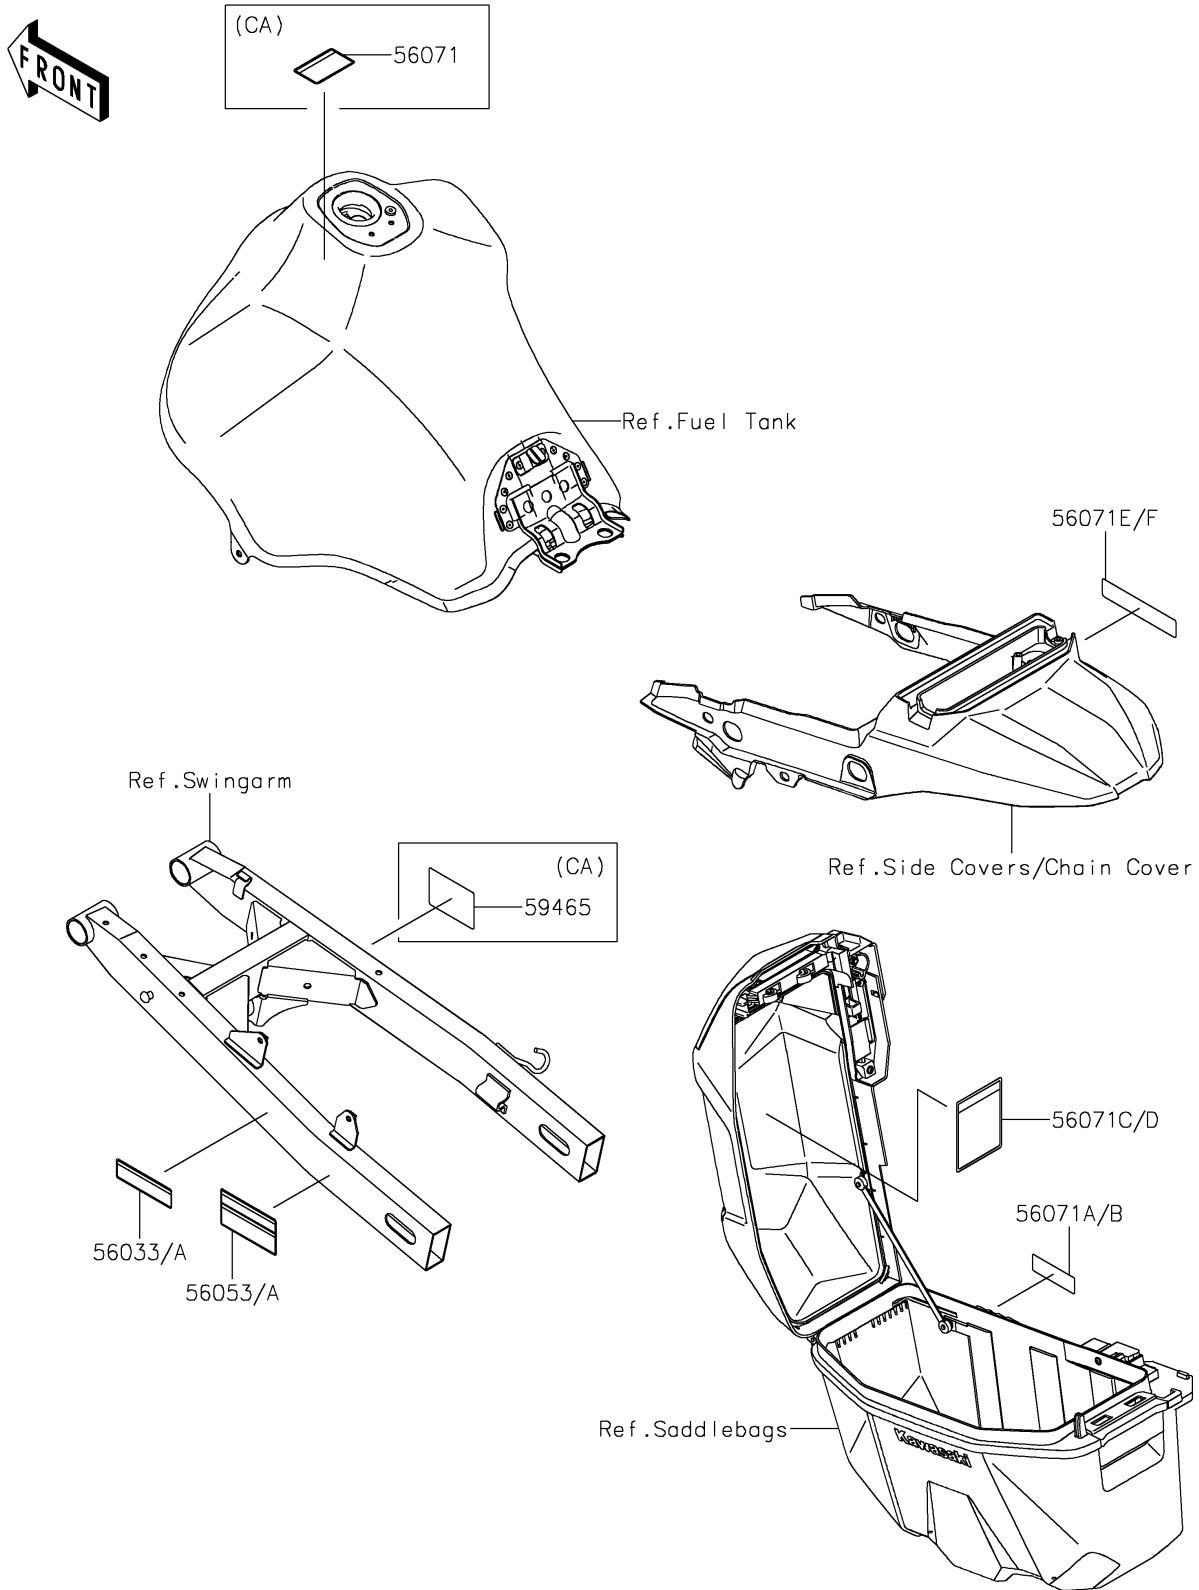

2025 KLR650 Adventure ABS PARTS DIAGRAM

Labels

F2860

2025 KLR650 Adventure ABS PARTS LIST

Labels

ITEM NAME	PART NUMBER	QUANTITY
LABEL-MANUAL,CHAIN (Ref # 56033)	56033-1478	1
LABEL-SPECIFICATION,TIRE&LOAD (Ref # 56053)	56053-1837	1
LABEL-WARNING,EVAPO (Ref # 56071)	56071-0158	1
LABEL-WARNING,NO SIT (Ref # 56071B)	56071-0758	2
LABEL-WARNING,MAX LOAD (Ref # 56071C)	56071-0941	2
LABEL-WARNING,CARRIER LOADING (Ref # 56071E)	56071-1044	1
LABEL-CERTIFICATION,EVAPO (Ref # 59465)	59465-7733	1