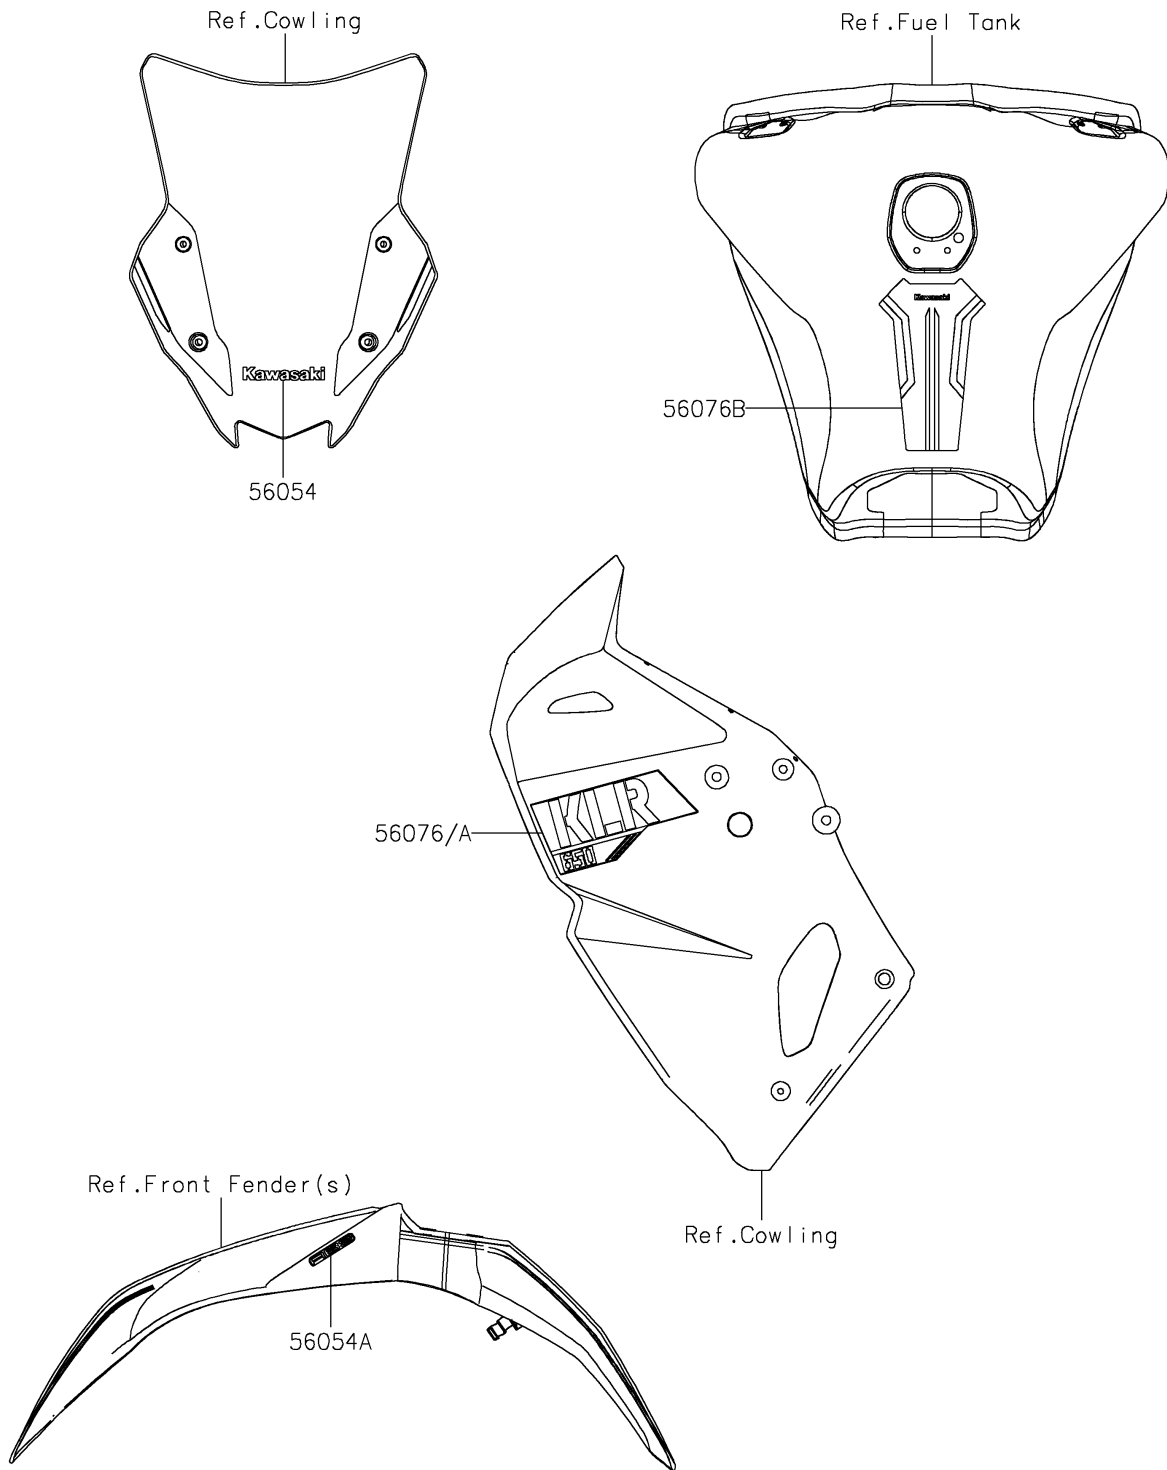

2023 KLR® 650 Adventure ABS PARTS DIAGRAM

Decals(Gray)(HPFAN/HPFAL)

F2861

2023 KLR® 650 Adventure ABS PARTS LIST

Decals(Gray)(HPFAN/HPFAL)

ITEM NAME	PART NUMBER	QUANTITY
MARK,WINDSHIELD,KAWASAKI (Ref # 56054)	56054-2177	1
MARK,FR FENDER,ABS (Ref # 56054A)	56054-2917	2
PATTERN,SHROUD,LH (Ref # 56076)	56076-2261	1
PATTERN,SHROUD,RH (Ref # 56076A)	56076-2262	1
PATTERN,FUEL TANK (Ref # 56076B)	56076-2404	1