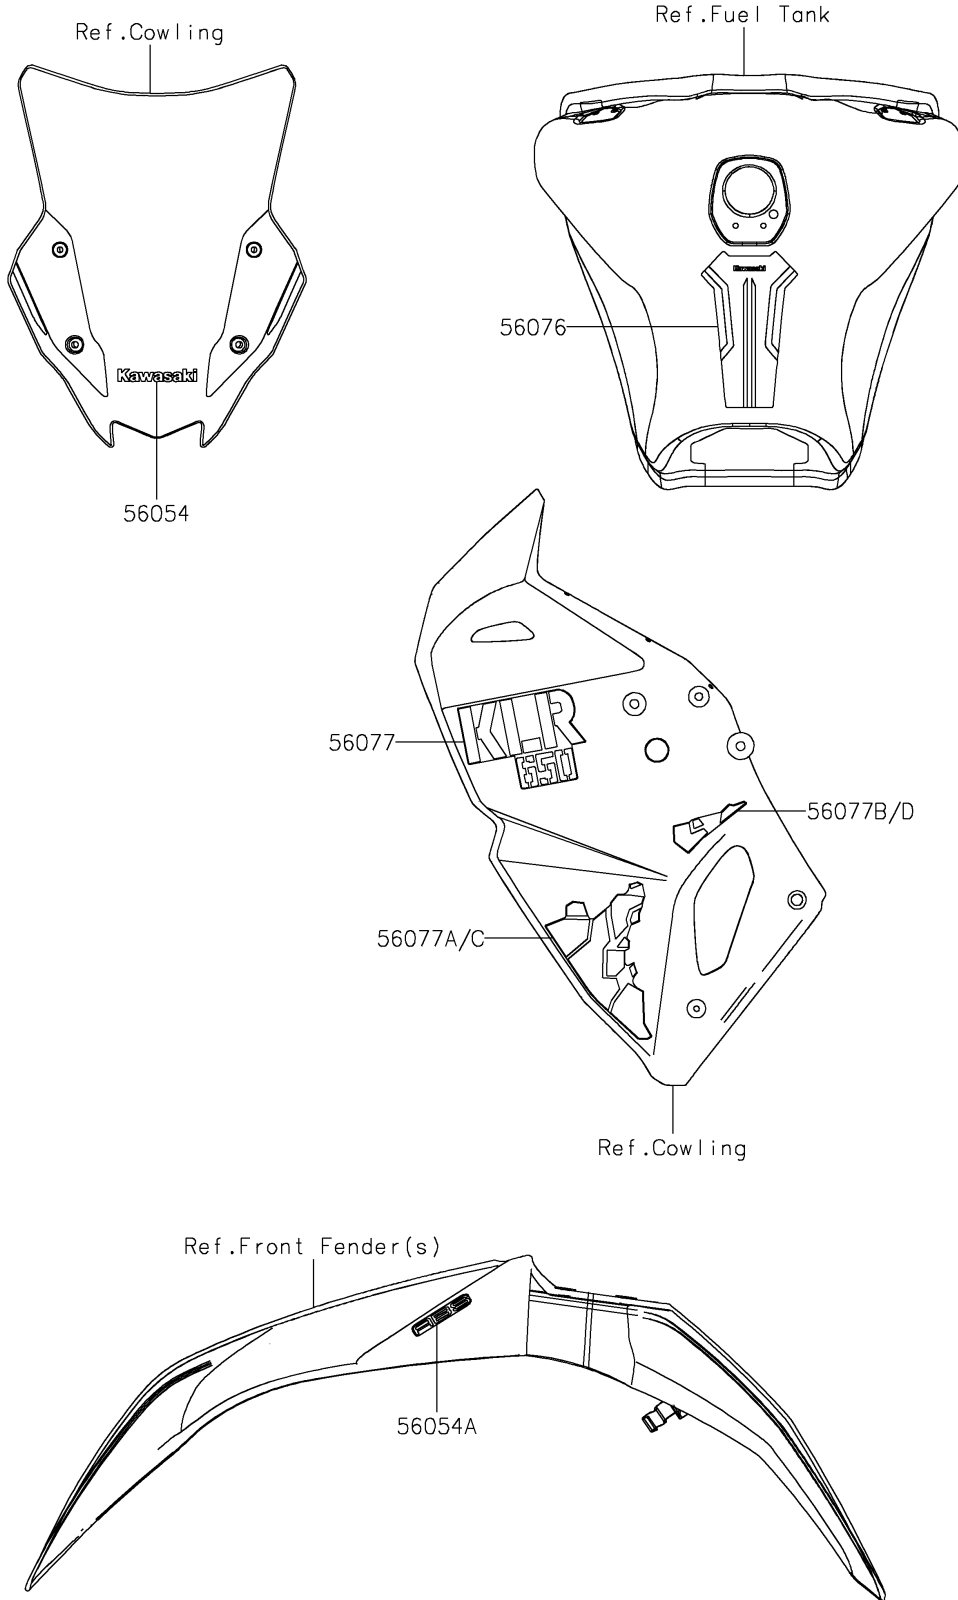

2024 KLR® 650 ADVENTURE ABS PARTS DIAGRAM

Decals(Green)(HRFAN/HRFAL)

F2861B

2024 KLR® 650 ADVENTURE ABS PARTS LIST

Decals(Green)(HRFAN/HRFAL)

ITEM NAME	PART NUMBER	QUANTITY
MARK,WINDSHIELD,KAWASAKI (Ref # 56054)	56054-2177	1
MARK,FR FENDER,ABS (Ref # 56054A)	56054-2917	2
PATTERN,FUEL TANK (Ref # 56076)	56076-2404	1
PATTERN,SHROUD,UPP (Ref # 56077)	56077-0700	2
PATTERN,SHROUD,LWR,FR,LH (Ref # 56077A)	56077-0701	1
PATTERN,SHROUD,LWR,RR,LH (Ref # 56077B)	56077-0702	1
PATTERN,SHROUD,LWR,FR,RH (Ref # 56077C)	56077-0704	1
PATTERN,SHROUD,LWR,RR,RH (Ref # 56077D)	56077-0705	1