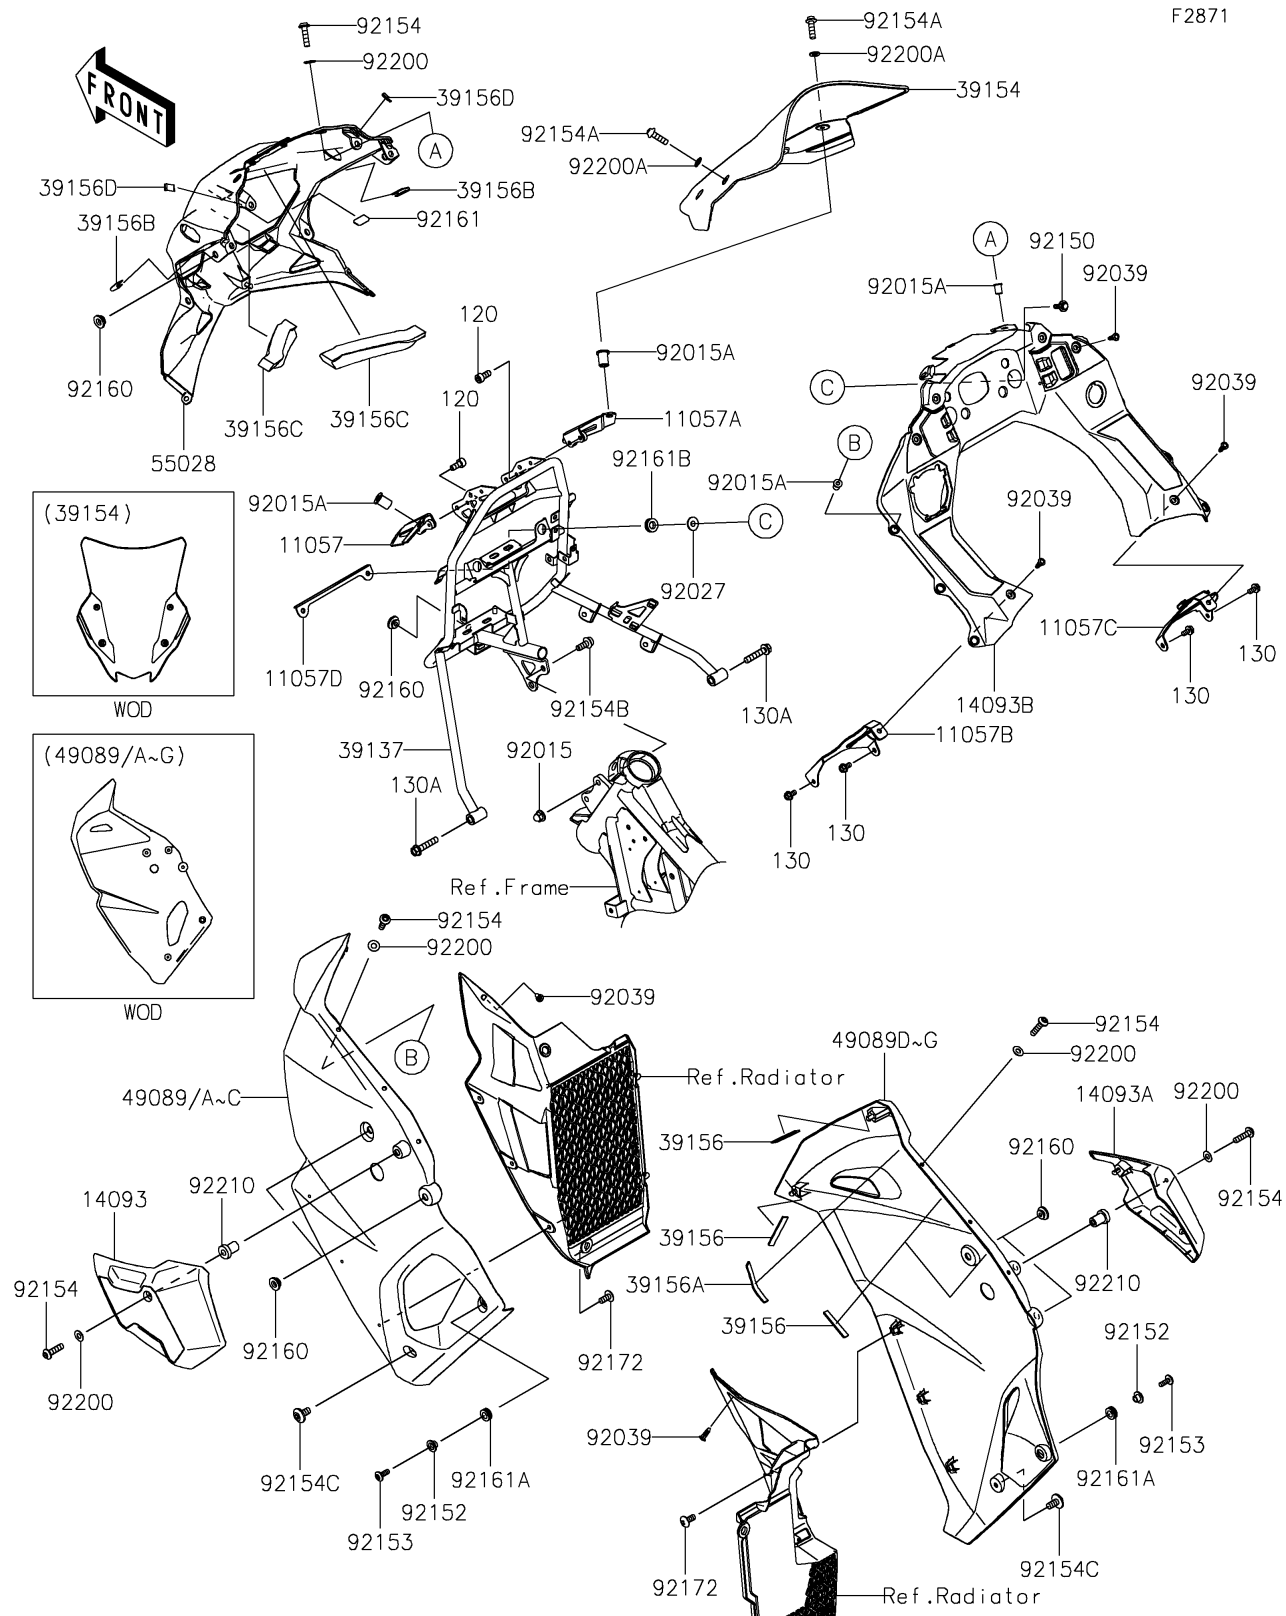

2023 KLR® 650 ADVENTURE PARTS DIAGRAM

Cowling

F2871

2023 KLR® 650 ADVENTURE PARTS LIST

Cowling

ITEM NAME	PART NUMBER	QUANTITY
BRACKET,WINDSHIELD,LH (Ref # 11057)	11057-4397	1
BRACKET,WINDSHIELD,RH (Ref # 11057A)	11057-4398	1
BRACKET,DASHBOARD,LH (Ref # 11057B)	11057-7243	1
BRACKET,DASHBOARD,RH (Ref # 11057C)	11057-7245	1
BRACKET,METER (Ref # 11057D)	11057-7893	1
COVER,SHROUD,LH (Ref # 14093)	14093-1074	1
COVER,SHROUD,RH (Ref # 14093A)	14093-1075	1
COVER,DASHBOARD (Ref # 14093B)	14093-1076	1
STAY-COMP,COWLING (Ref # 39137)	39137-0731	1
WINDSHIELD (Ref # 39154)	39154-0434	1
PAD,10X50X2 (Ref # 39156)	39156-1924	8
PAD,10X80X2 (Ref # 39156A)	39156-2238	2
PAD,25X25X2 (Ref # 39156B)	39156-2573	2
PAD,20X15X150 (Ref # 39156C)	39156-2762	2
PAD,20X10X2 (Ref # 39156D)	39156-2849	2
SHROUD-ENGINE,LH,C.C.GRAY (Ref # 49089)	49089-0995-63G	1
SHROUD-ENGINE,RH,C.C.GRAY (Ref # 49089D)	49089-0996-63G	1
COWLING,UPP (Ref # 55028)	55028-0800	1
NUT,CAP,8MM (Ref # 92015)	92015-1151	2
NUT,WELL,5MM (Ref # 92015A)	92015-1757	12
COLLAR,L=7.4 (Ref # 92027)	92027-1848	2
RIVET (Ref # 92039)	92039-0709	8
BOLT,FLANGED,6X20 (Ref # 92150)	92150-1339	2
COLLAR (Ref # 92152)	92152-2770	2
BOLT,6X18 (Ref # 92153)	92153-0816	2
BOLT,SOCKET,5X20 (Ref # 92154)	92154-0216	10
BOLT,SOCKET,5X18 (Ref # 92154A)	92154-1945	4
BOLT,SOCKET,8X20 (Ref # 92154B)	92154-2314	2
BOLT,SOCKET,6X12 (Ref # 92154C)	92154-2355	2

2023 KLR® 650 ADVENTURE PARTS LIST

Cowling

ITEM NAME	PART NUMBER	QUANTITY
DAMPER (Ref # 92160)	92160-1613	9
DAMPER,12X23 (Ref # 92161)	92161-1367	1
DAMPER,10X18X6.5 (Ref # 92161A)	92161-2091	2
DAMPER,10X20X6 (Ref # 92161B)	92161-2168	2
SCREW,5X12 (Ref # 92172)	92172-0821	6
WASHER,NYLON,5.3X11.5X0.5 (Ref # 92200)	92200-0006	10
WASHER,5.2X10X1 (Ref # 92200A)	92200-2286	4
NUT,5MM (Ref # 92210)	92210-0001	2
BOLT-SOCKET,5X12 (Ref # 120)	120CB0512	4
BOLT-FLANGED,6X12 (Ref # 130)	130BA0612	4
BOLT-FLANGED,8X40 (Ref # 130A)	130BA0840	2