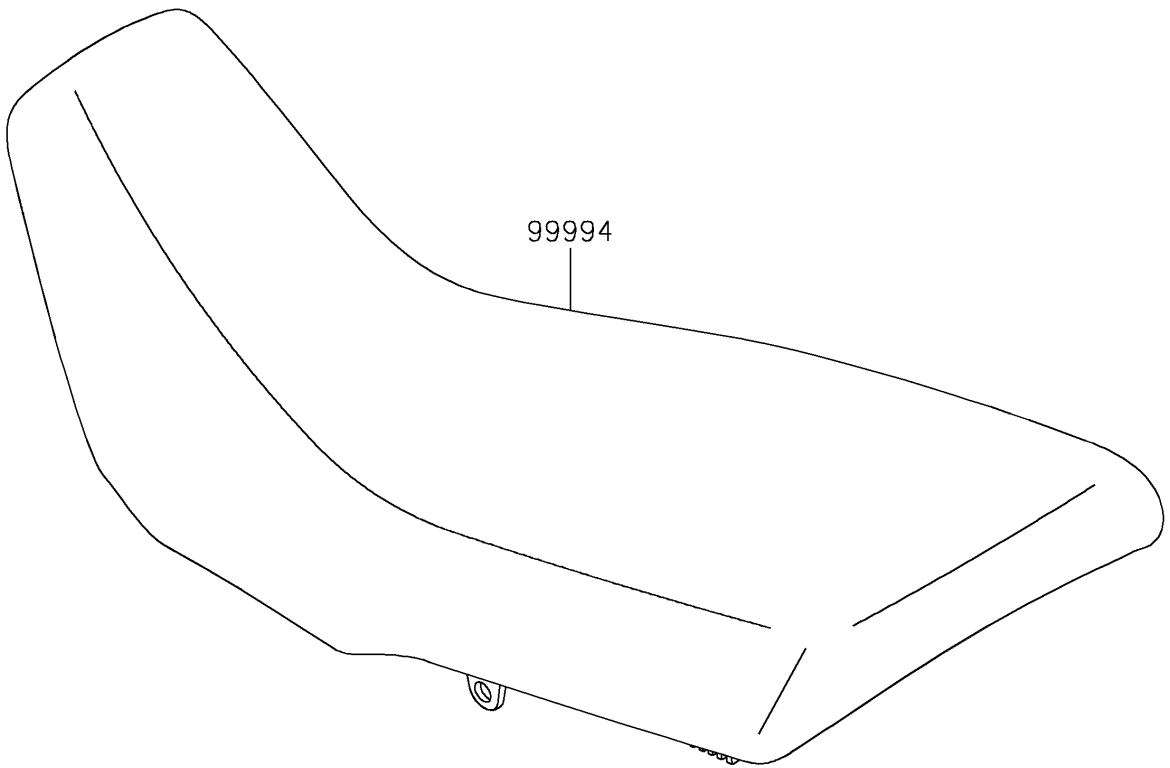

# 2023 KLR® 650 ADVENTURE PARTS DIAGRAM

Accessory(Seat)

F2910B

## 2023 KLR® 650 ADVENTURE PARTS LIST

Accessory(Seat)

ITEM NAME	PART NUMBER	QUANTITY
LOW SEAT,BLACK+SIL (Ref # 99994)	99994-1503-64U	1