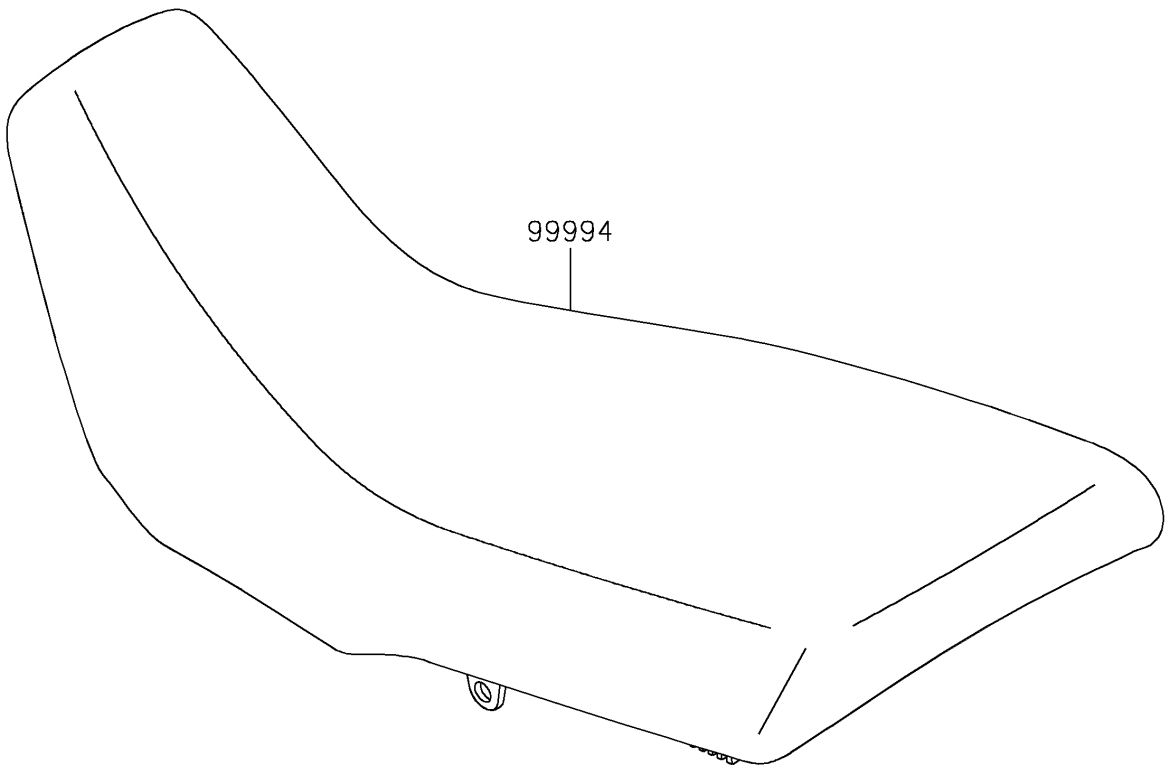

# 2025 KLR650 Adventure ABS PARTS DIAGRAM

Accessory(Seat)

F2910B

## 2025 KLR650 Adventure ABS PARTS LIST

Accessory(Seat)

ITEM NAME	PART NUMBER	QUANTITY
LOW SEAT,BLACK+SIL (Ref # 99994)	99994-1503-64U	1