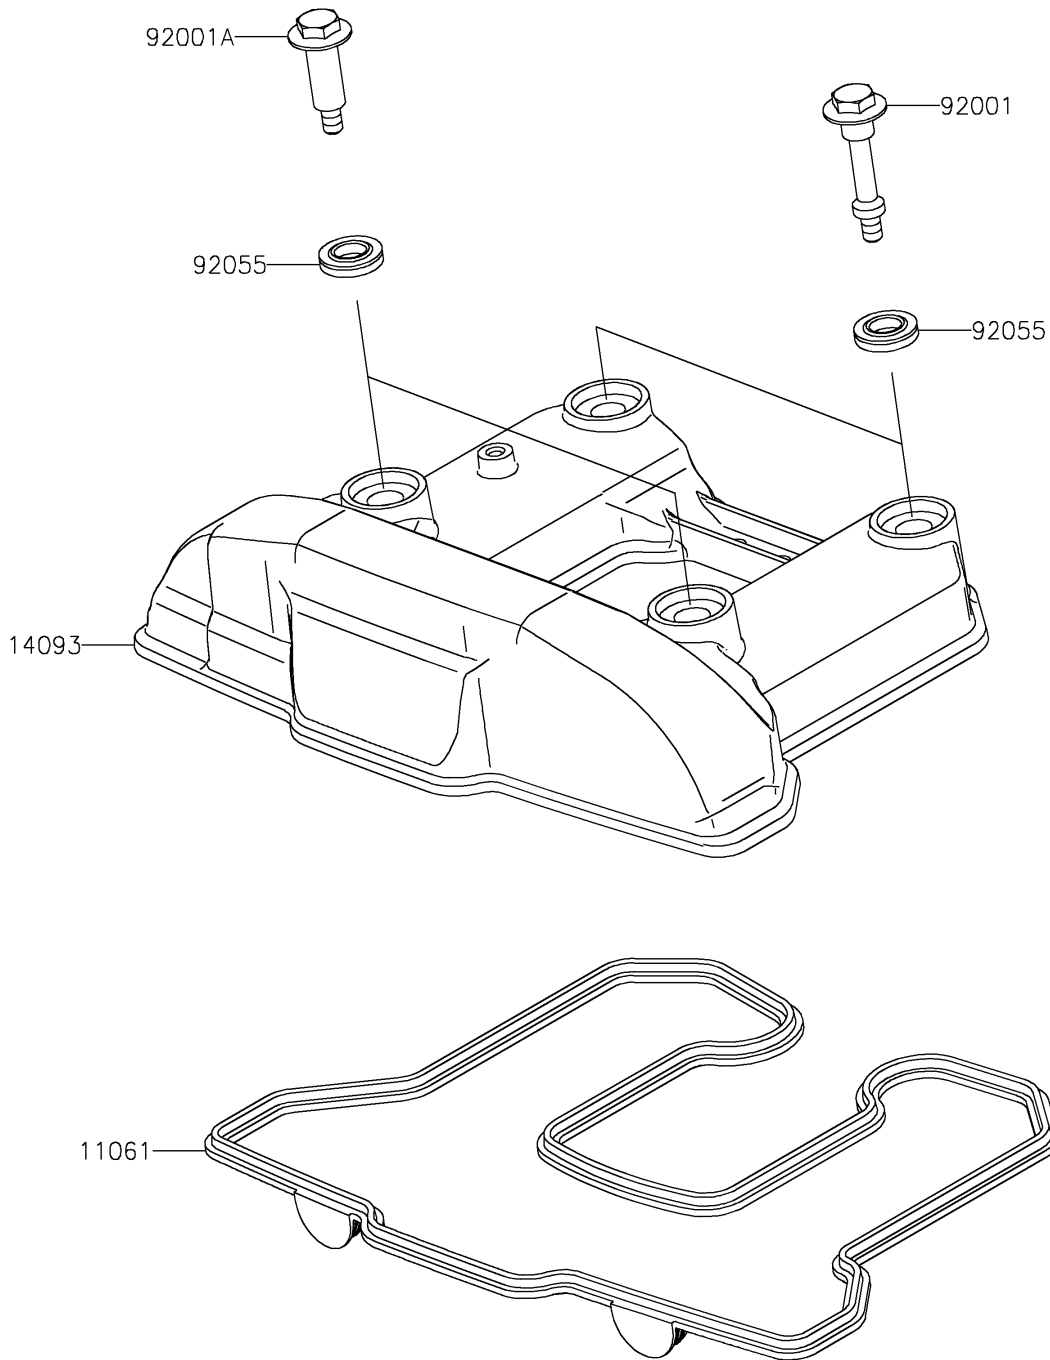

2024 KLR[®] 650 PARTS DIAGRAM

Cylinder Head Cover

E1112

2024 KLR® 650 PARTS LIST

Cylinder Head Cover

ITEM NAME	PART NUMBER	QUANTITY
GASKET,HEAD COVER (Ref # 11061)	11061-1390	1
COVER,HEAD (Ref # 14093)	14093-0059	1
BOLT,L=46.5 (Ref # 92001)	92001-1853	2
BOLT,L=34.5 (Ref # 92001A)	92001-1854	2
RING-O (Ref # 92055)	92055-0143	4