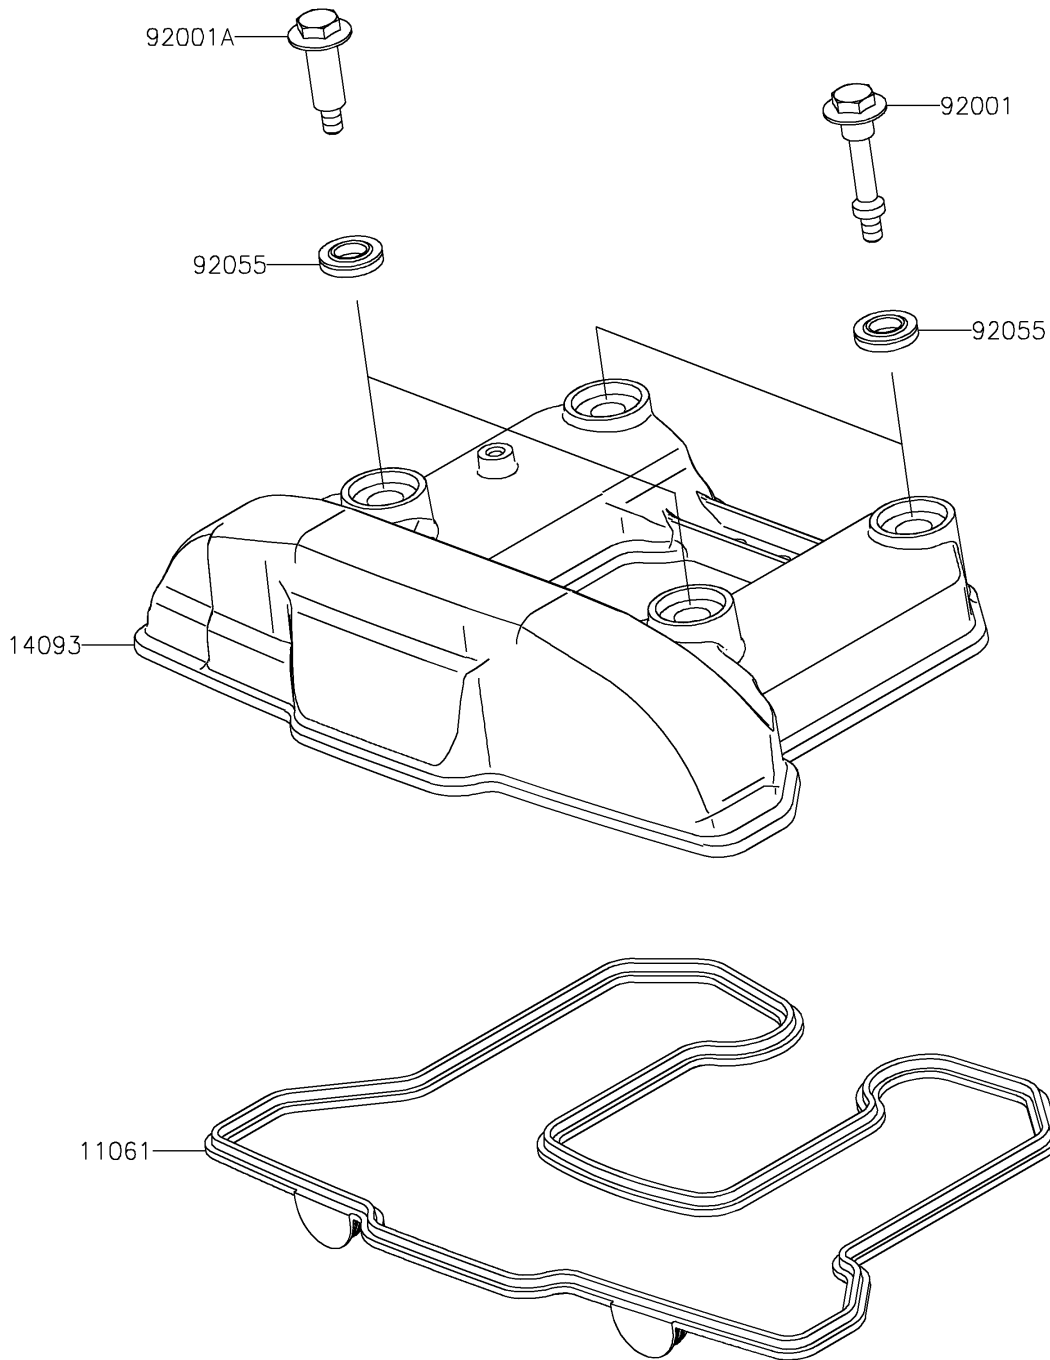

# 2025 KLR650 PARTS DIAGRAM

Cylinder Head Cover

E1112

## 2025 KLR650 PARTS LIST

### Cylinder Head Cover

ITEM NAME	PART NUMBER	QUANTITY
GASKET,HEAD COVER (Ref # 11061)	11061-1390	1
COVER,HEAD (Ref # 14093)	14093-0059	1
BOLT,L=46.5 (Ref # 92001)	92001-1853	2
BOLT,L=34.5 (Ref # 92001A)	92001-1854	2
RING-O (Ref # 92055)	92055-0143	4