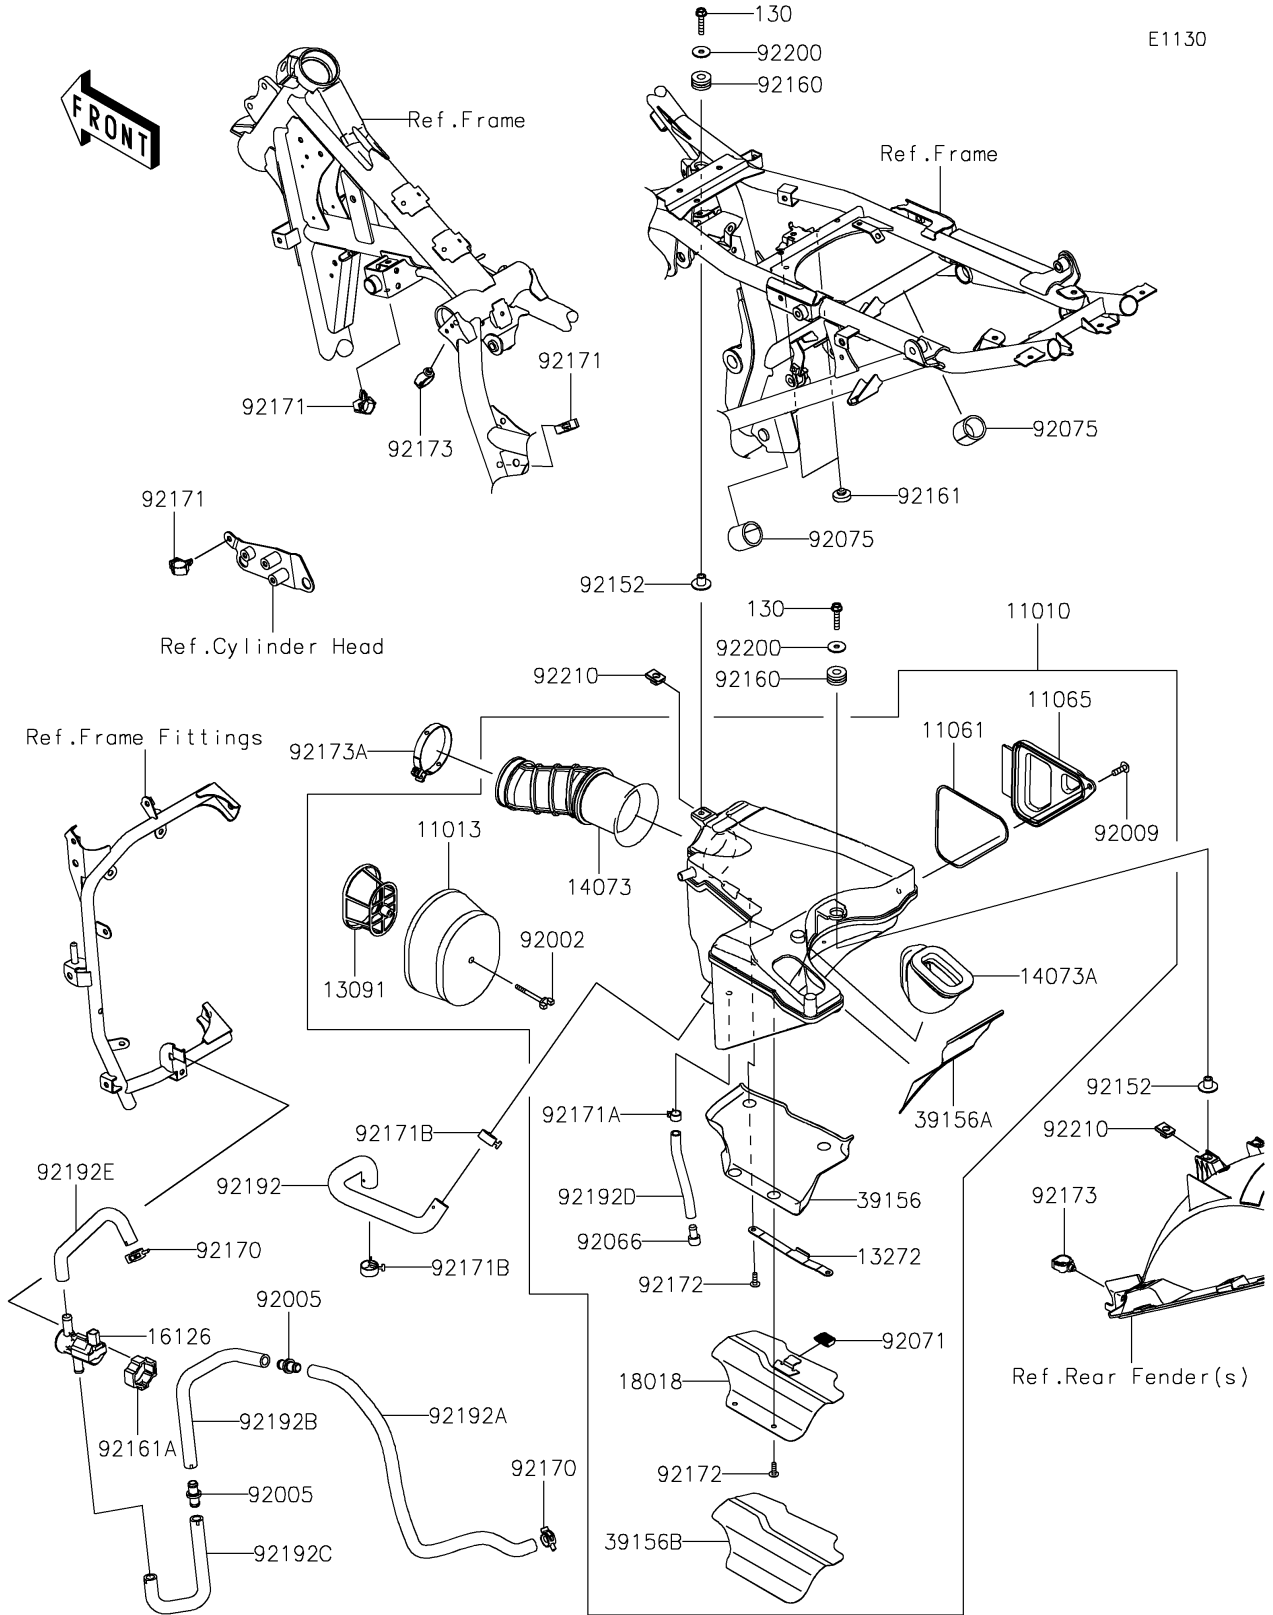

2025 KLR650 PARTS DIAGRAM

Air Cleaner

2025 KLR650 PARTS LIST

Air Cleaner

ITEM NAME	PART NUMBER	QUANTITY
FILTER-ASSY-AIR (Ref # 11010)	11010-1805	1
ELEMENT-AIR FILTER (Ref # 11013)	11013-1152	1
GASKET (Ref # 11061)	11061-1393	1
CAP (Ref # 11065)	11065-1373	1
HOLDER (Ref # 13091)	13091-1473	1
PLATE (Ref # 13272)	13272-3875	1
DUCT (Ref # 14073)	14073-0993	1
DUCT (Ref # 14073A)	14073-0994	1
VALVE,AIR SWITCHING (Ref # 16126)	16126-0033	1
PLATE-HEAT GUARD (Ref # 18018)	18018-0641	1
PAD (Ref # 39156)	39156-2760	1
PAD (Ref # 39156A)	39156-2761	1
PAD (Ref # 39156B)	39156-2793	1
BOLT (Ref # 92002)	92002-1904	1
FITTING (Ref # 92005)	92005-1379	2
SCREW (Ref # 92009)	92009-1460	1
PLUG,DRAIN,8.5X15 (Ref # 92066)	92066-0127	1
GROMMET (Ref # 92071)	92071-0786	1
DAMPER,25X31X30 (Ref # 92075)	92075-1906	2
COLLAR,6.5X10.5X13.1 (Ref # 92152)	92152-0547	2
DAMPER (Ref # 92160)	92160-1162	2
DAMPER (Ref # 92161)	92161-0336	2
DAMPER,ASWV (Ref # 92161A)	92161-0499	1
CLAMP (Ref # 92170)	92170-1118	2
CLAMP,BRAKE HOSE (Ref # 92171)	92171-0316	3
CLAMP,12MM (Ref # 92171A)	92171-1870	1
CLAMP (Ref # 92171B)	92171-1890	2
SCREW,TAPPING,5X16 (Ref # 92172)	92172-0280	4
CLAMP,HOLDER CLIP (Ref # 92173)	92173-0868	2

2025 KLR650 PARTS LIST

Air Cleaner

ITEM NAME	PART NUMBER	QUANTITY
CLAMP,62MM (Ref # 92173A)	92173-0922	1
TUBE,BREATHER (Ref # 92192)	92192-2463	1
TUBE,FITTING-A/C (Ref # 92192A)	92192-2464	1
TUBE,FITTING-FITTING (Ref # 92192B)	92192-2465	1
TUBE,ASWV-FITTING (Ref # 92192C)	92192-2466	1
TUBE (Ref # 92192D)	92192-2493	1
TUBE,ASWV-REED VALVE (Ref # 92192E)	92192-2500	1
WASHER,6.5X22X1.6 (Ref # 92200)	92200-1087	2
NUT,6MM (Ref # 92210)	92210-0474	2
BOLT-FLANGED,6X30 (Ref # 130)	130BB0630	2