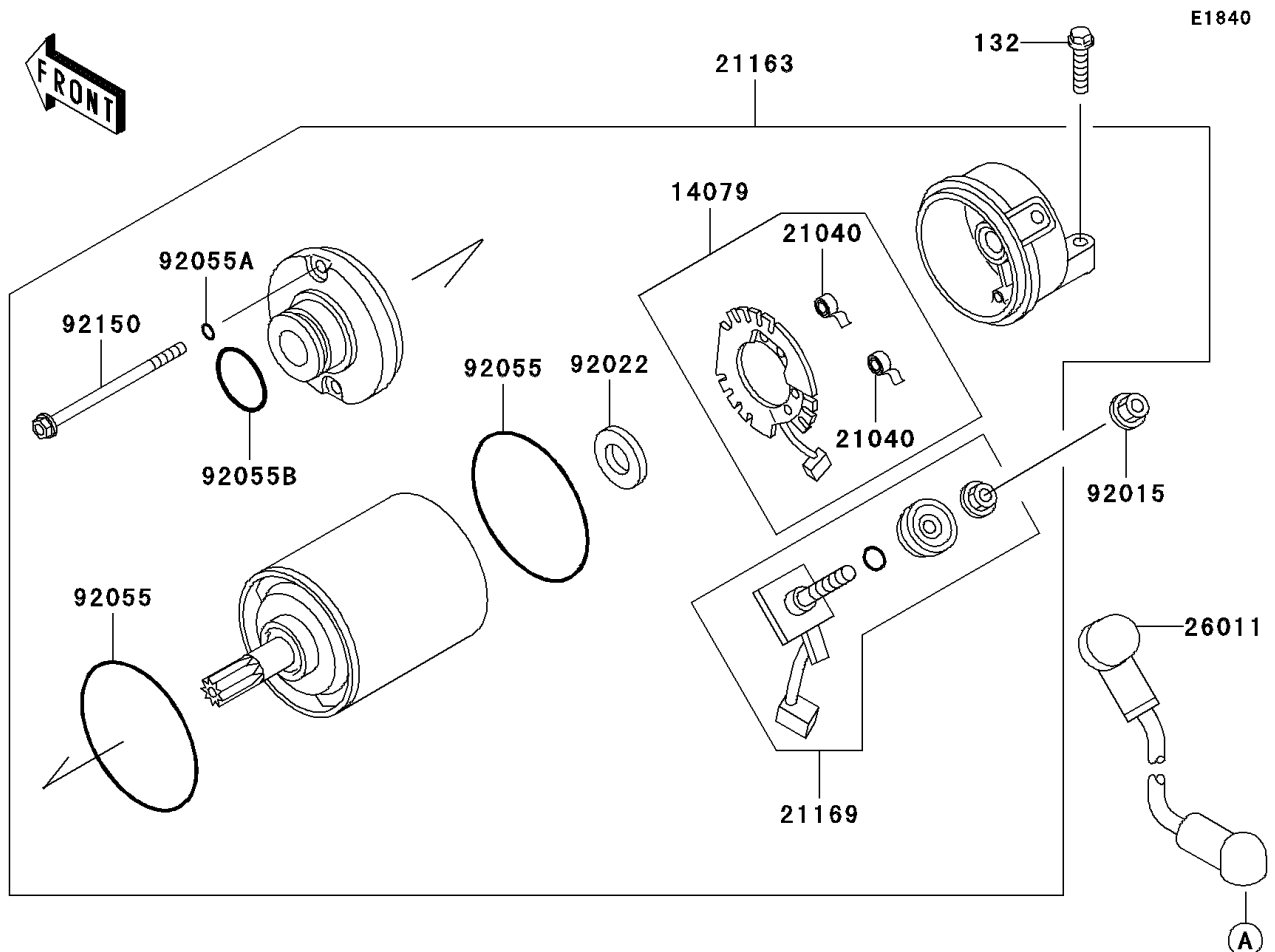

2003 ZZR600 PARTS DIAGRAM

Starter Motor

2003 ZZR600 PARTS LIST

Starter Motor

| ITEM NAME | PART NUMBER | QUANTITY |
|---------------------------------------|-------------|----------|
| BOLT-SOCKET,8X14 (Ref # 120) | 120P0814 | 3 |
| BOLT-FLANGED-SMALL,6X25 (Ref # 132) | 132H0625 | 2 |
| NUT-HEX (Ref # 311) | 311H0600 | 2 |
| WASHER-SPRING (Ref # 461) | 461L0600 | 2 |
| SHAFT,7.8X12X26.5 (Ref # 13107) | 13107-1176 | 1 |
| CLUTCH-ASSY-ONEWAY (Ref # 13193) | 13193-1002 | 1 |
| HOLDER-ASSY,STARTER (Ref # 14079) | 14079-0009 | 1 |
| GEAR,ONEWAY CLUTCH (Ref # 16085) | 16085-1224 | 1 |
| SPRING-BRUSH (Ref # 21040) | 21040-0001 | 2 |
| STARTER-ELECTRIC (Ref # 21163) | 21163-0014 | 1 |
| TERMINAL,STARTER (Ref # 21169) | 21169-1058 | 1 |
| FUSE,30A-G (Ref # 26006) | 26006-1006 | 1 |
| WIRE-LEAD,STARTER MOTOR (Ref # 26011) | 26011-1576 | 1 |
| SWITCH,MAGNETIC (Ref # 27010) | 27010-1213 | 1 |
| GEAR-SPUR,IDLE (Ref # 59051) | 59051-1232 | 1 |
| NUT (Ref # 92015) | 92015-1623 | 1 |
| WASHER (Ref # 92022) | 92022-2200 | 1 |
| SPACER,25.5X38X1.0 (Ref # 92026) | 92026-1536 | 1 |
| PIN (Ref # 92043) | 92043-132 | 3 |
| RING-O,62MM (Ref # 92055) | 92055-1260 | 2 |
| RING-O,4.5MM (Ref # 92055A) | 92055-1261 | 2 |
| RING-O,24.4MM (Ref # 92055B) | 92055-1262 | 1 |
| DAMPER,MAGNETIC SWITCH (Ref # 92075) | 92075-1863 | 1 |
| SPRING,COIL (Ref # 92081) | 92081-159 | 3 |
| ROLLER (Ref # 92122) | 92122-006 | 3 |
| BOLT (Ref # 92150) | 92150-1237 | 2 |