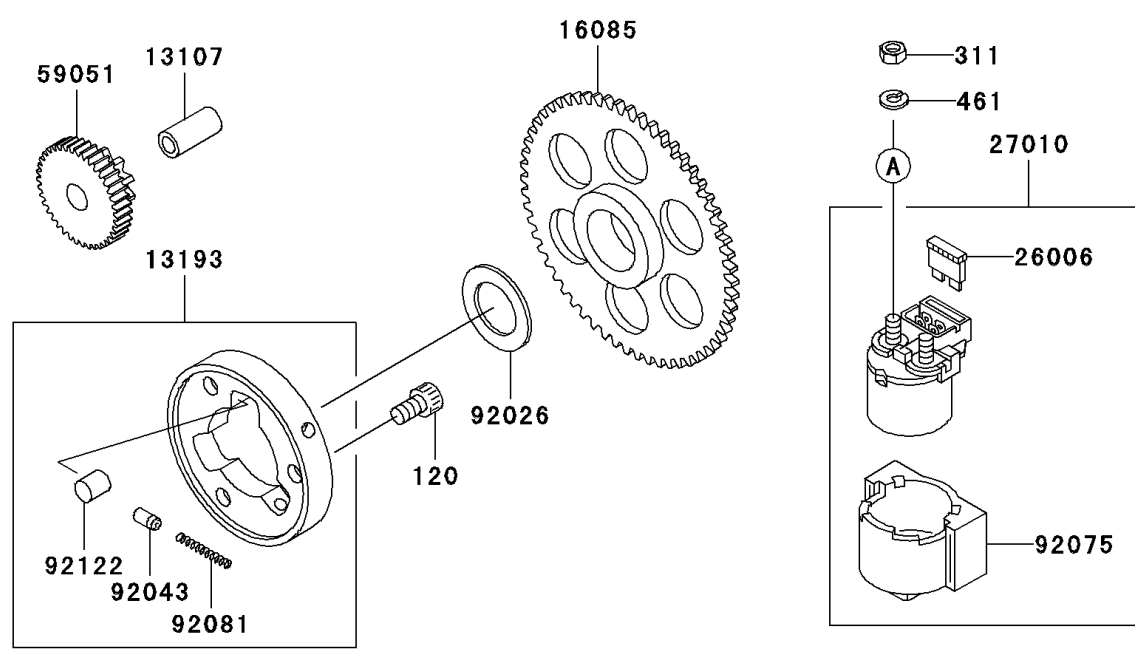

2003 ZZR600 PARTS DIAGRAM

Starter Motor

2003 ZZR600 PARTS LIST

Starter Motor

| ITEM NAME | PART NUMBER | QUANTITY |
|---------------------------------------|-------------|----------|
| BOLT-SOCKET,8X14 (Ref # 120) | 120P0814 | 3 |
| BOLT-FLANGED-SMALL,6X25 (Ref # 132) | 132H0625 | 2 |
| NUT-HEX (Ref # 311) | 311H0600 | 2 |
| WASHER-SPRING (Ref # 461) | 461L0600 | 2 |
| SHAFT,7.8X12X26.5 (Ref # 13107) | 13107-1176 | 1 |
| CLUTCH-ASSY-ONEWAY (Ref # 13193) | 13193-1002 | 1 |
| HOLDER-ASSY,STARTER (Ref # 14079) | 14079-0009 | 1 |
| GEAR,ONEWAY CLUTCH (Ref # 16085) | 16085-1224 | 1 |
| SPRING-BRUSH (Ref # 21040) | 21040-0001 | 2 |
| STARTER-ELECTRIC (Ref # 21163) | 21163-0014 | 1 |
| TERMINAL,STARTER (Ref # 21169) | 21169-1058 | 1 |
| FUSE,30A-G (Ref # 26006) | 26006-1006 | 1 |
| WIRE-LEAD,STARTER MOTOR (Ref # 26011) | 26011-1576 | 1 |
| SWITCH,MAGNETIC (Ref # 27010) | 27010-1213 | 1 |
| GEAR-SPUR,IDLE (Ref # 59051) | 59051-1232 | 1 |
| NUT (Ref # 92015) | 92015-1623 | 1 |
| WASHER (Ref # 92022) | 92022-2200 | 1 |
| SPACER,25.5X38X1.0 (Ref # 92026) | 92026-1536 | 1 |
| PIN (Ref # 92043) | 92043-132 | 3 |
| RING-O,62MM (Ref # 92055) | 92055-1260 | 2 |
| RING-O,4.5MM (Ref # 92055A) | 92055-1261 | 2 |
| RING-O,24.4MM (Ref # 92055B) | 92055-1262 | 1 |
| DAMPER,MAGNETIC SWITCH (Ref # 92075) | 92075-1863 | 1 |
| SPRING,COIL (Ref # 92081) | 92081-159 | 3 |
| ROLLER (Ref # 92122) | 92122-006 | 3 |
| BOLT (Ref # 92150) | 92150-1237 | 2 |