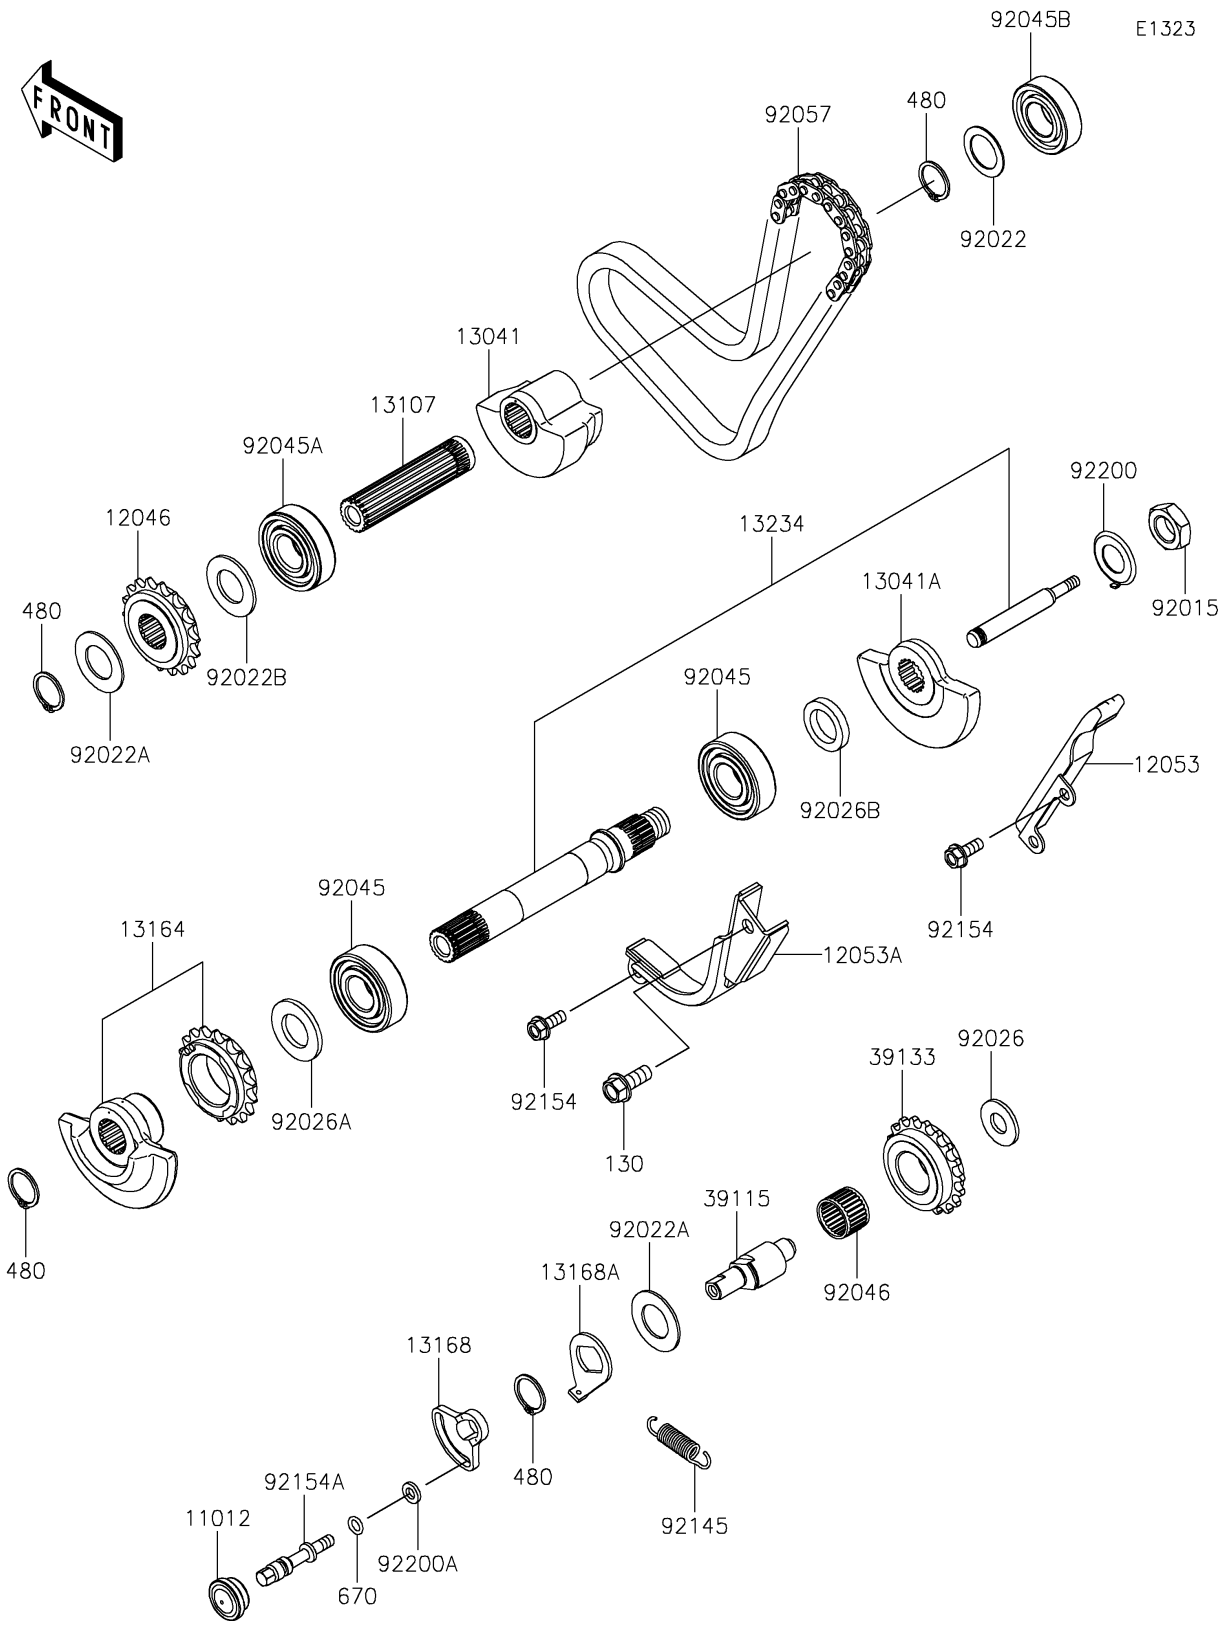

2025 KLR650 PARTS DIAGRAM

Balancer

2025 KLR650 PARTS LIST

Balancer

ITEM NAME	PART NUMBER	QUANTITY
CAP (Ref # 11012)	11012-1369	1
SPROCKET,BALANCER,18T (Ref # 12046)	12046-1165	1
GUIDE-CHAIN,RR (Ref # 12053)	12053-1111	1
GUIDE-CHAIN,FR (Ref # 12053A)	12053-1175	1
BALANCER,RR (Ref # 13041)	13041-0032	1
BALANCER,FR,RH (Ref # 13041A)	13041-0034	1
SHAFT,BALANCER,RR (Ref # 13107)	13107-1104	1
BALANCER-COMP,FR,LH (Ref # 13164)	13164-0002	1
LEVER,IDLER SHAFT (Ref # 13168)	13168-0184	1
LEVER (Ref # 13168A)	13168-0911	1
SHAFT-COMP,BALANCER,FR (Ref # 13234)	13234-0035	1
SHAFT-IDLER (Ref # 39115)	39115-0022	1
SPROCKET-IDLER,IDLER (Ref # 39133)	39133-1060	1
NUT,16MM (Ref # 92015)	92015-1477	1
WASHER,20.5X30X1,STEEL (Ref # 92022)	92022-112	1
WASHER,20.3X36X1.5 (Ref # 92022A)	92022-1489	2
WASHER,20.2X36X2 (Ref # 92022B)	92022-1880	1
SPACER,12.2X27X2.3 (Ref # 92026)	92026-0151	1
SPACER,20.2X36X3 (Ref # 92026A)	92026-0155	1
SPACER,20.2X30X5 (Ref # 92026B)	92026-1245	1
BEARING-BALL,20X47X14 (Ref # 92045)	92045-0070	2
BEARING-BALL (Ref # 92045A)	92045-0071	1
BEARING-BALL,20X42X12 (Ref # 92045B)	92045-0072	1
BEARING-NEEDLE (Ref # 92046)	92046-0640	1
CHAIN,BALANCER,BF06HX70L (Ref # 92057)	92057-0888	1
SPRING (Ref # 92145)	92145-0529	1
BOLT,FLANGED,6X16 (Ref # 92154)	92154-1428	3
BOLT,IDLER LEVER (Ref # 92154A)	92154-4358	1
WASHER (Ref # 92200)	92200-0558	1

2025 KLR650 PARTS LIST

Balancer

ITEM NAME	PART NUMBER	QUANTITY
WASHER,6.5X12X2.0 (Ref # 92200A)	92200-1263	1
BOLT-FLANGED,8X20 (Ref # 130)	130CA0820	1
CIRCLIP-TYPE-C,20MM (Ref # 480)	480J2000	4
O RING,7MM (Ref # 670)	670B1507	1