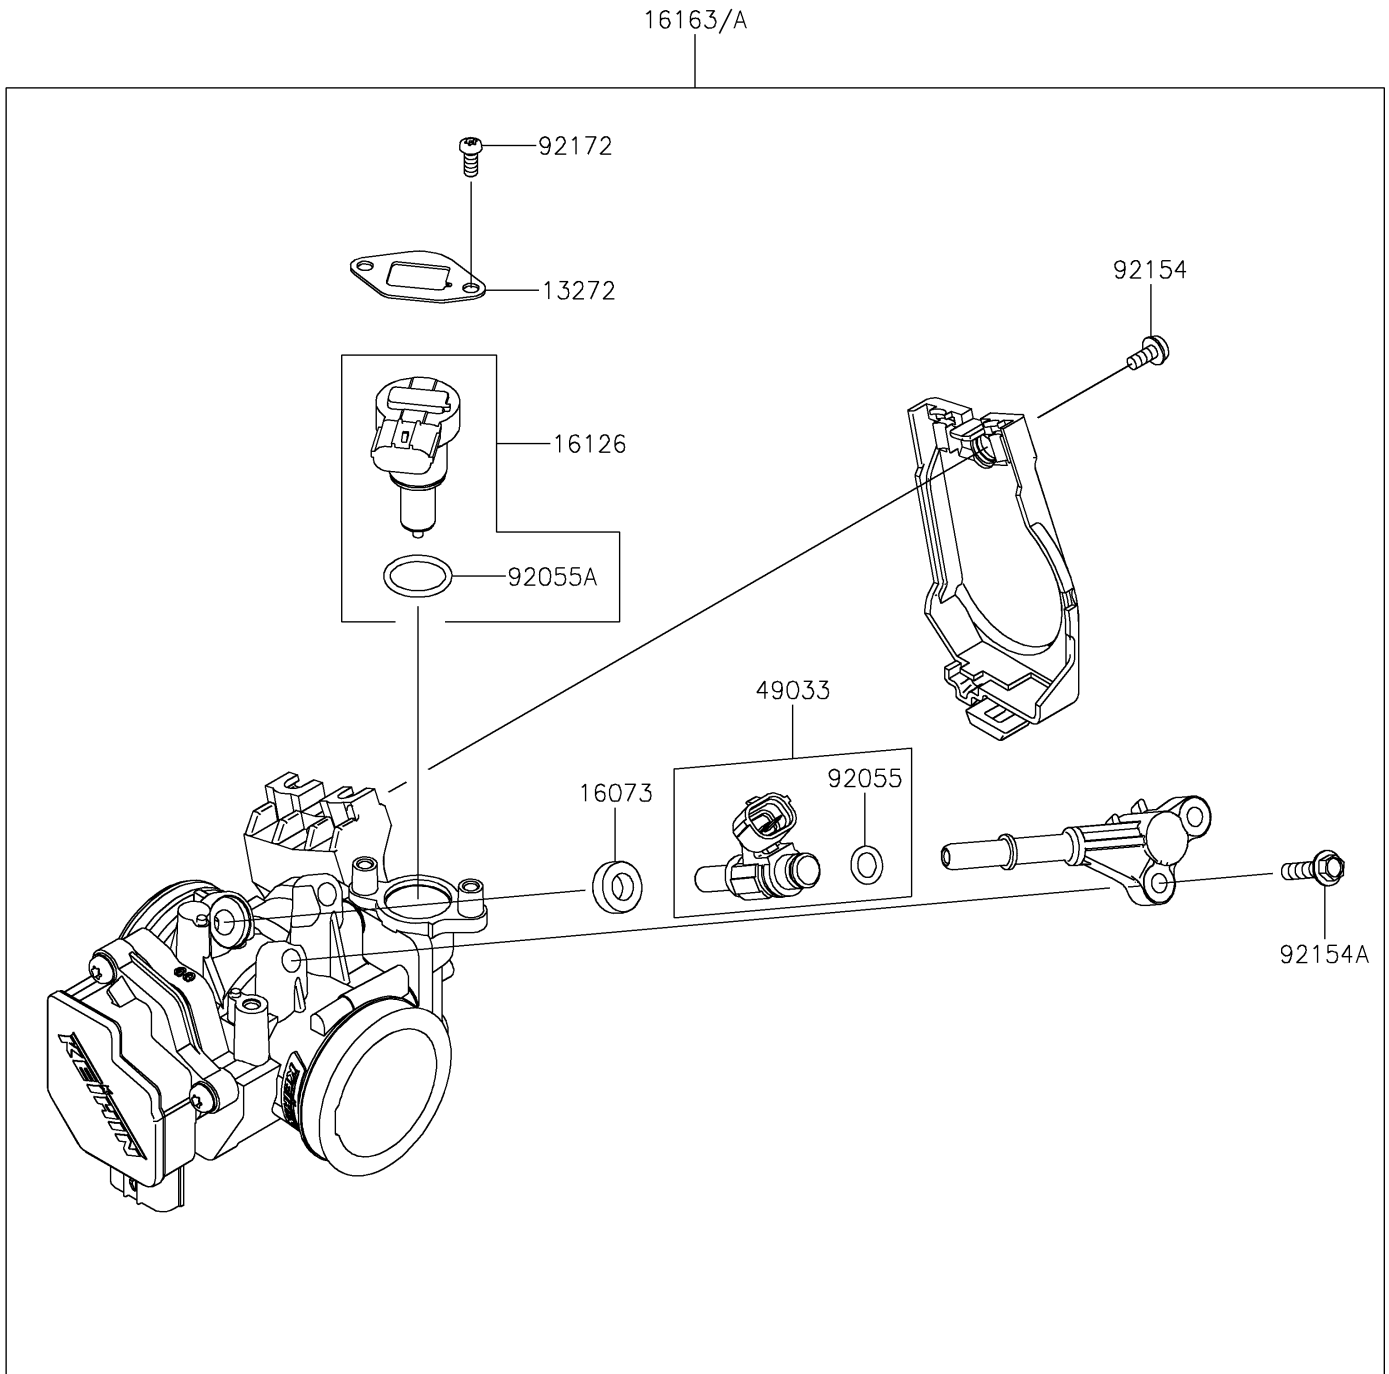

2024 KLR® 650 PARTS DIAGRAM

Throttle

E1510

2024 KLR® 650 PARTS LIST

Throttle

ITEM NAME	PART NUMBER	QUANTITY
PLATE (Ref # 13272)	13272-1862	1
INSULATOR (Ref # 16073)	16073-0129	1
VALVE,ISC (Ref # 16126)	16126-0768	1
THROTTLE-ASSY (Ref # 16163)	16163-1244	1
THROTTLE-ASSY (Ref # 16163A)	16163-1248	1
NOZZLE-INJECTION (Ref # 49033)	49033-0578	1
RING-O,INJECTION NOZZLE (Ref # 92055)	92055-0124	1
RING-O (Ref # 92055A)	92055-0826	1
BOLT (Ref # 92154)	92154-0133	1
BOLT,FLANGED,5X20 (Ref # 92154A)	92154-1559	2
SCREW,TORX (Ref # 92172)	92172-0903	2