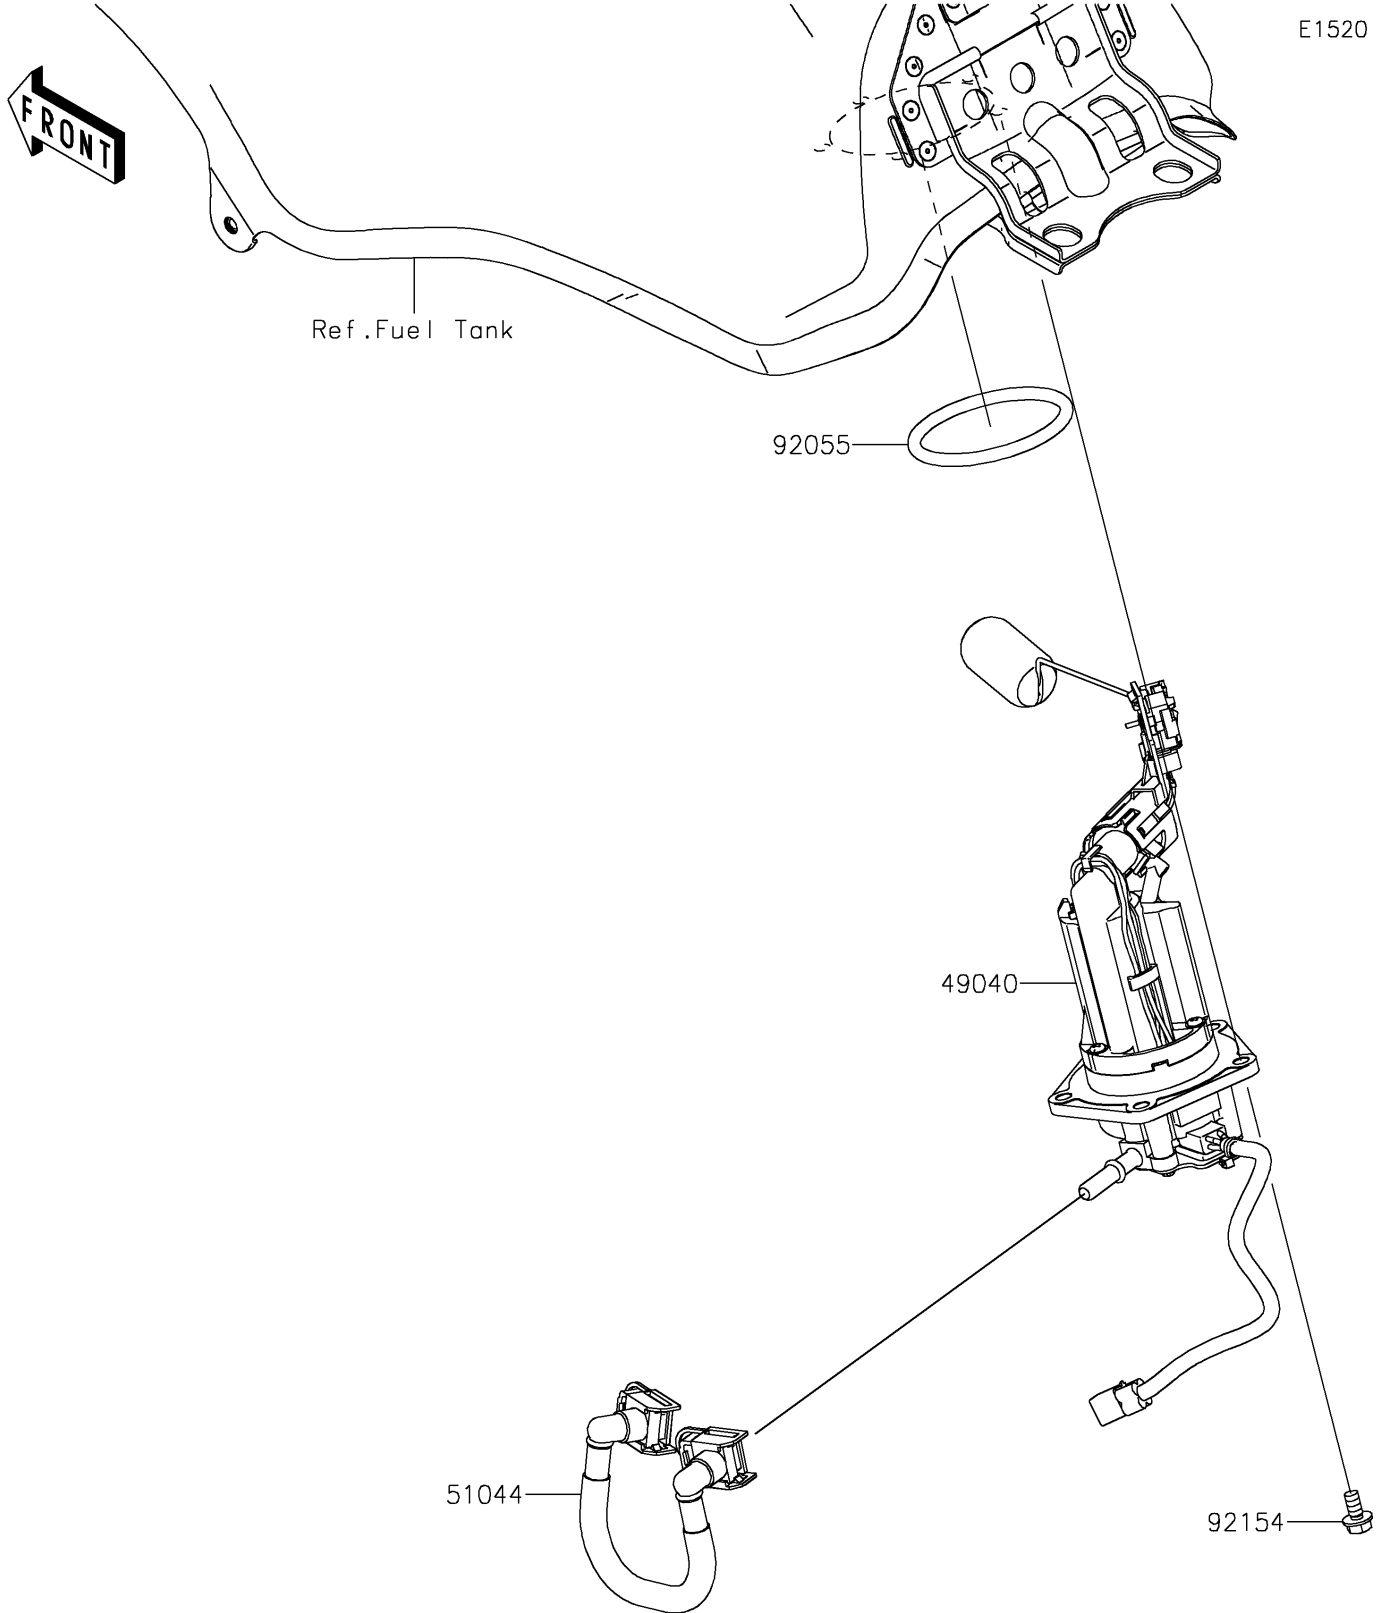

2024 KLR® 650 PARTS DIAGRAM

Fuel Pump

2024 KLR® 650 PARTS LIST

Fuel Pump

ITEM NAME	PART NUMBER	QUANTITY
PUMP-FUEL (Ref # 49040)	49040-0799	1
TUBE-ASSY,FUEL (Ref # 51044)	51044-0961	1
RING-O,64.6X5.7 (Ref # 92055)	92055-0185	1
BOLT,FLANGED,6X12 (Ref # 92154)	92154-1848	5