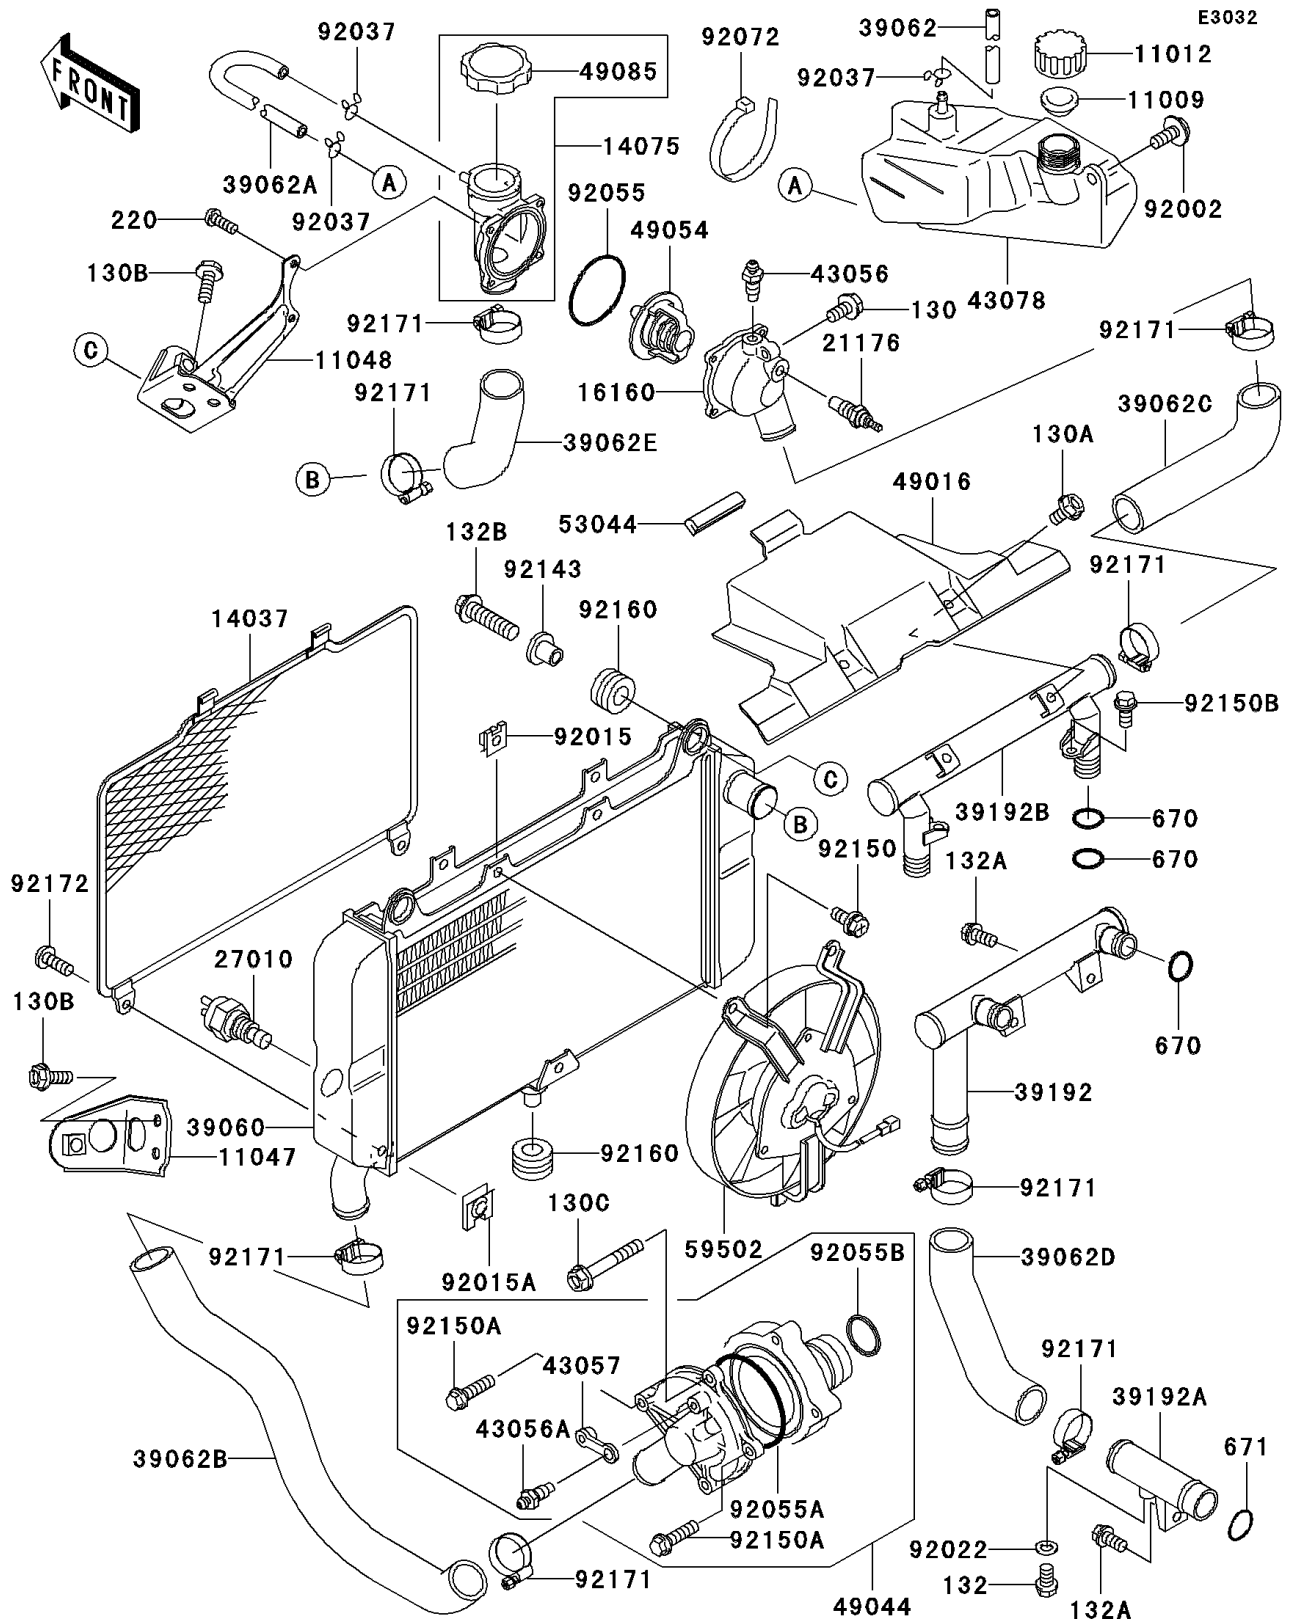

2005 ZZR600 (Canada Only) PARTS DIAGRAM

Radiator

2005 ZZR600 (Canada Only) PARTS LIST

Radiator

ITEM NAME	PART NUMBER	QUANTITY
GASKET,RESERVOIR TANK CAP (Ref # 11009)	11009-1145	1
CAP (Ref # 11012)	11012-1084	1
BRACKET,RADIATOR,UPP,LH (Ref # 11047)	11047-1925	1
BRACKET,THERMOSTAT BODY (Ref # 11048)	11048-1269	1
SCREEN,RADIATOR (Ref # 14037)	14037-1171	1
CAP-ASSY (Ref # 14075)	14075-1068	1
BODY,THERMOSTAT (Ref # 16160)	16160-1117	1
SENSOR,WATER (Ref # 21176)	21176-1054	1
SWITCH,FAN (Ref # 27010)	27010-1202	1
RADIATOR (Ref # 39060)	39060-1115	1
HOSE-COOLING (Ref # 39062)	39062-1075	1
HOSE-COOLING,RESERVOIR (Ref # 39062A)	39062-1285	1
HOSE-COOLING,RADIATOR-PUMP (Ref # 39062B)	39062-1526	1
HOSE-COOLING,HEAD-THERMOSTAT (Ref # 39062C)	39062-1528	1
HOSE-COOLING,PUMP-CYLINDER (Ref # 39062D)	39062-1546	1
HOSE-COOLING,THERMO-RADIATOR (Ref # 39062E)	39062-1547	1
PIPE-WATER (Ref # 39192)	39192-1033	1
PIPE-WATER (Ref # 39192A)	39192-1034	1
PIPE-WATER (Ref # 39192B)	39192-1039	1
BREATHER (Ref # 43056)	43056-003	1
BREATHER-BRAKE (Ref # 43056A)	43056-1051	1
CAP-BREATHER (Ref # 43057)	43057-1001	1
RESERVOIR (Ref # 43078)	43078-1135	1
COVER-SEAL,HEAT (Ref # 49016)	49016-1161	1
PUMP-WATER (Ref # 49044)	49044-1087	1
THERMOSTAT (Ref # 49054)	49054-1051	1
CAP-ASSY-PRESSURE (Ref # 49085)	49085-1067	1
TRIM (Ref # 53044)	53044-1174	1
FAN-ASSY (Ref # 59502)	59502-1094	1