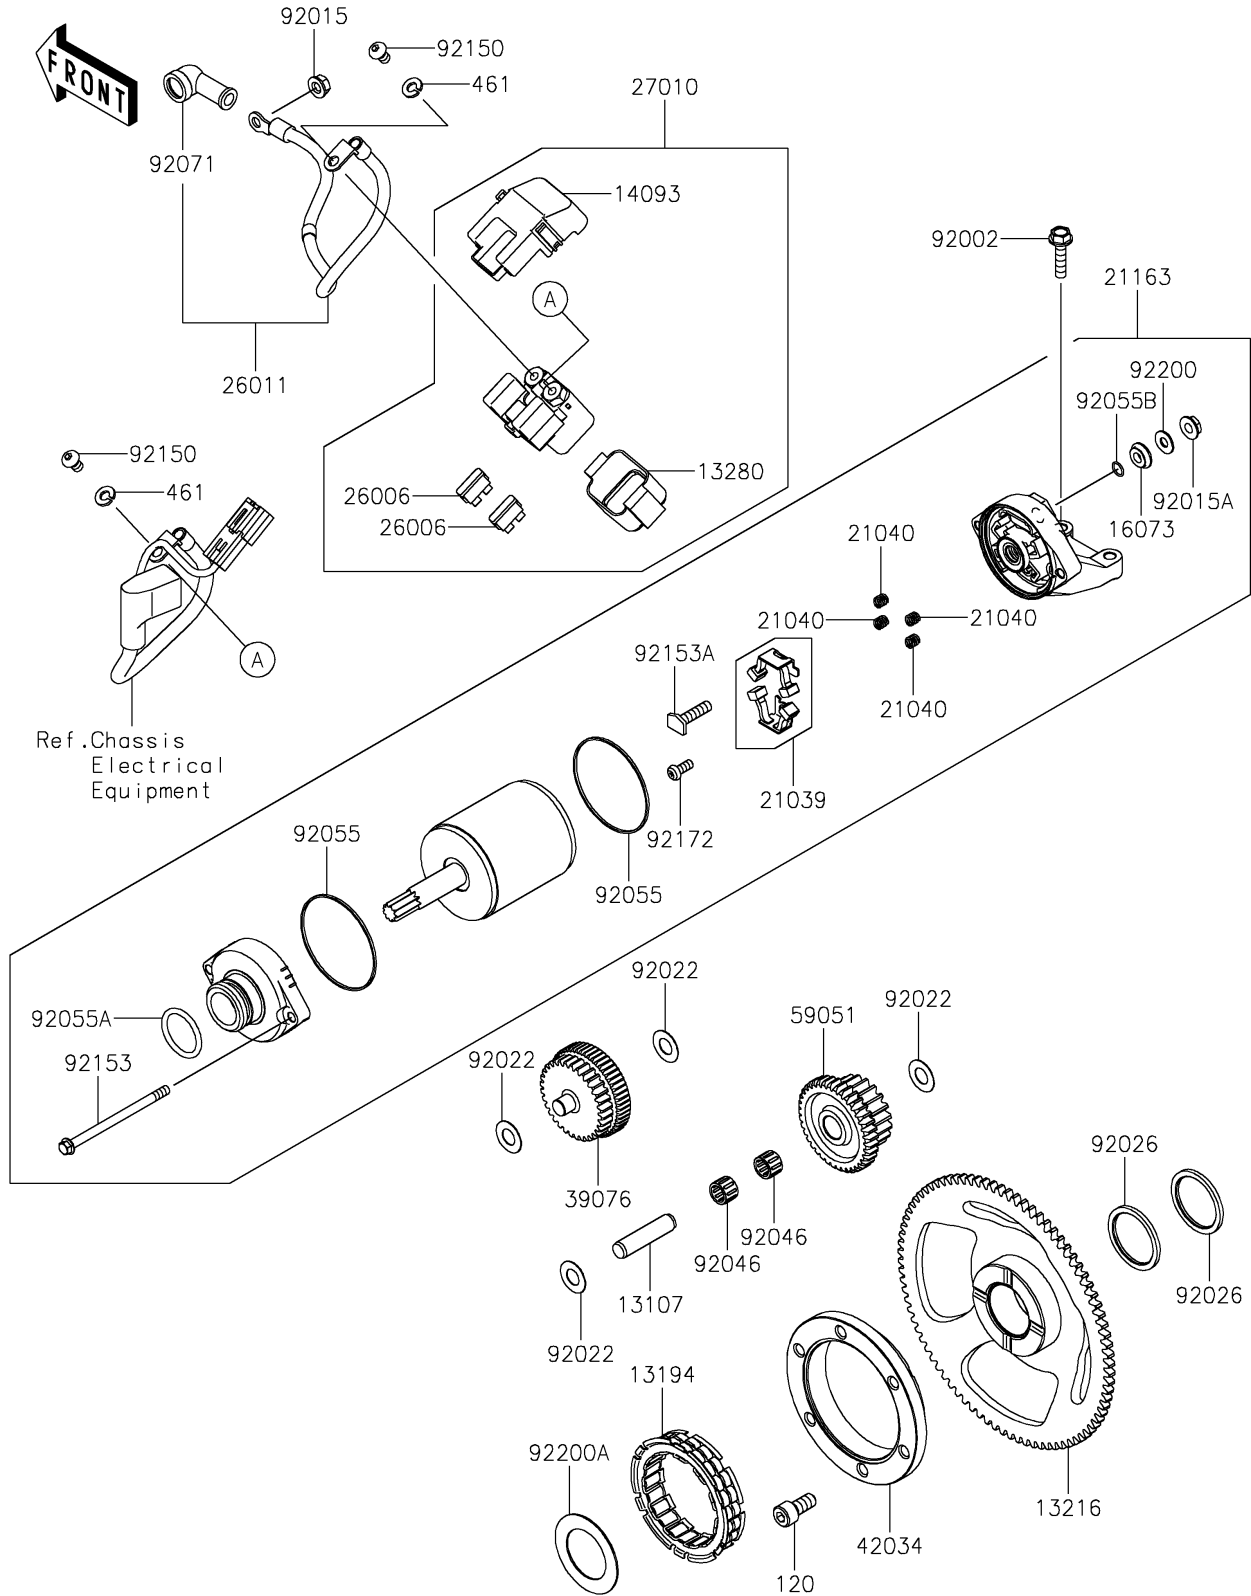

2025 KLR650 PARTS DIAGRAM

Starter Motor

E1840

2025 KLR650 PARTS LIST

Starter Motor

ITEM NAME	PART NUMBER	QUANTITY
SHAFT,IDLER (Ref # 13107)	13107-1135	1
CLUTCH-ONEWAY (Ref # 13194)	13194-1089	1
GEAR-COMP,ONEWAY CLUTCH (Ref # 13216)	13216-0044	1
HOLDER (Ref # 13280)	13280-0710	1
COVER (Ref # 14093)	14093-0199	1
INSULATOR (Ref # 16073)	16073-0053	1
BRUSH,CARBON (Ref # 21039)	21039-0004	1
SPRING-BRUSH (Ref # 21040)	21040-0003	4
STARTER-ELECTRIC (Ref # 21163)	21163-0790	1
FUSE,BLADE,30A,GREEN (Ref # 26006)	26006-1006	2
WIRE-LEAD,STARTER (Ref # 26011)	26011-1938	1
SWITCH,MAGNETIC (Ref # 27010)	27010-0948	1
LIMITER,STARTER IDLE GEAR (Ref # 39076)	39076-0021	1
COUPLING (Ref # 42034)	42034-1094	1
GEAR-SPUR,20T & 37T (Ref # 59051)	59051-1133	1
BOLT,FLANGED,6X25 (Ref # 92002)	92002-1086	2
NUT,FLANGED,6MM (Ref # 92015)	92015-1367	1
NUT,STARTER MOTOR (Ref # 92015A)	92015-1476	1
WASHER,10.2X20X0.5 (Ref # 92022)	92022-1649	4
SPACER (Ref # 92026)	92026-1474	2
BEARING-NEEDLE,K10X14X10 (Ref # 92046)	92046-1134	2
RING-O (Ref # 92055)	92055-0136	2
RING-O (Ref # 92055A)	92055-1276	1
RING-O,4.5X2.0 (Ref # 92055B)	92055-1370	1
GROMMET (Ref # 92071)	92071-0705	1
BOLT,6X10 (Ref # 92150)	92150-1577	2
BOLT (Ref # 92153)	92153-1850	2
BOLT (Ref # 92153A)	92153-1866	1
SCREW (Ref # 92172)	92172-0334	1

2025 KLR650 PARTS LIST

Starter Motor

ITEM NAME	PART NUMBER	QUANTITY
WASHER (Ref # 92200)	92200-0386	1
WASHER,32.2X50 (Ref # 92200A)	92200-0555	1
BOLT-SOCKET,8X18 (Ref # 120)	120CA0818	6
WASHER-SPRING,6MM (Ref # 461)	461DB0600	2