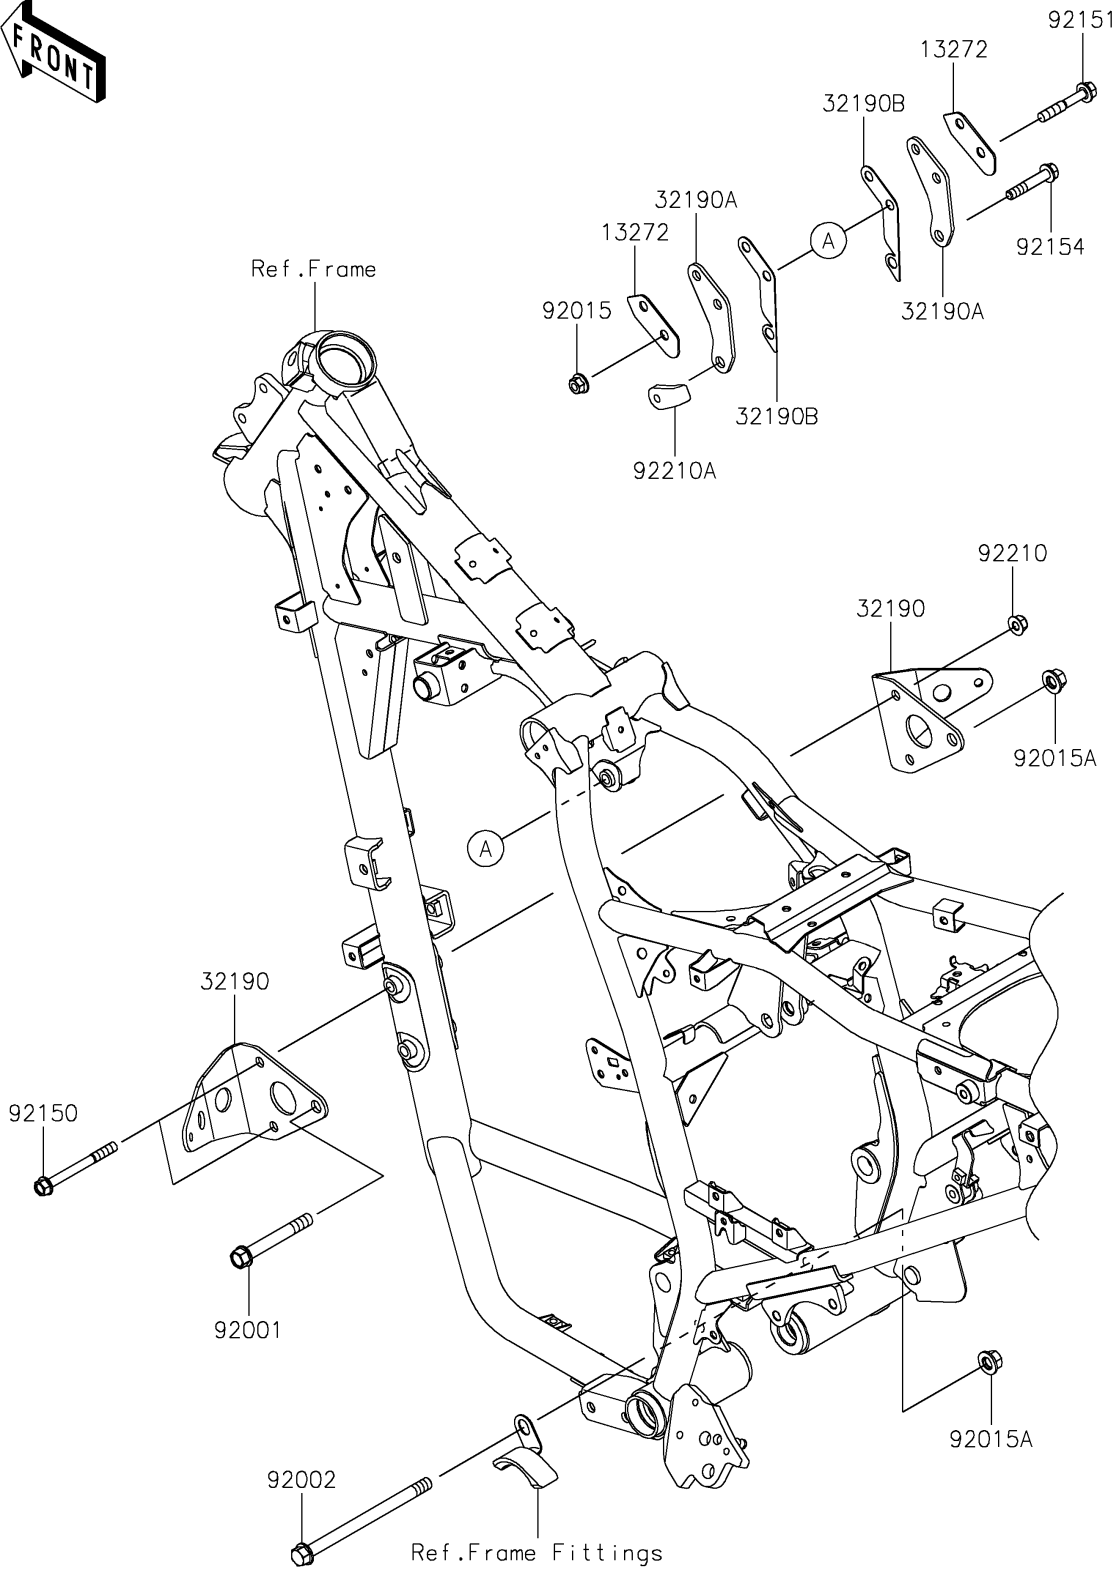

2023 KLR® 650 PARTS DIAGRAM

Engine Mount

F2122

2023 KLR® 650 PARTS LIST

Engine Mount

ITEM NAME	PART NUMBER	QUANTITY
PLATE (Ref # 13272)	13272-3910	2
BRACKET-ENGINE,LWR (Ref # 32190)	32190-0858	2
BRACKET-ENGINE,UPP (Ref # 32190A)	32190-0859	2
BRACKET-ENGINE (Ref # 32190B)	32190-0860	2
BOLT,10X75 (Ref # 92001)	92001-4021	1
BOLT,10X145 (Ref # 92002)	92002-1348	1
NUT,FLANGED,8MM (Ref # 92015)	92015-1406	2
NUT,FLANGED,10MM (Ref # 92015A)	92015-1415	2
BOLT,8X80 (Ref # 92150)	92150-1162	2
BOLT,8X50 (Ref # 92151)	92151-1463	2
BOLT,FLANGED,8X45 (Ref # 92154)	92154-3733	1
NUT,FLANGED,LOCK,8MM (Ref # 92210)	92210-0159	2
NUT,PLATE,8MM (Ref # 92210A)	92210-0608	1