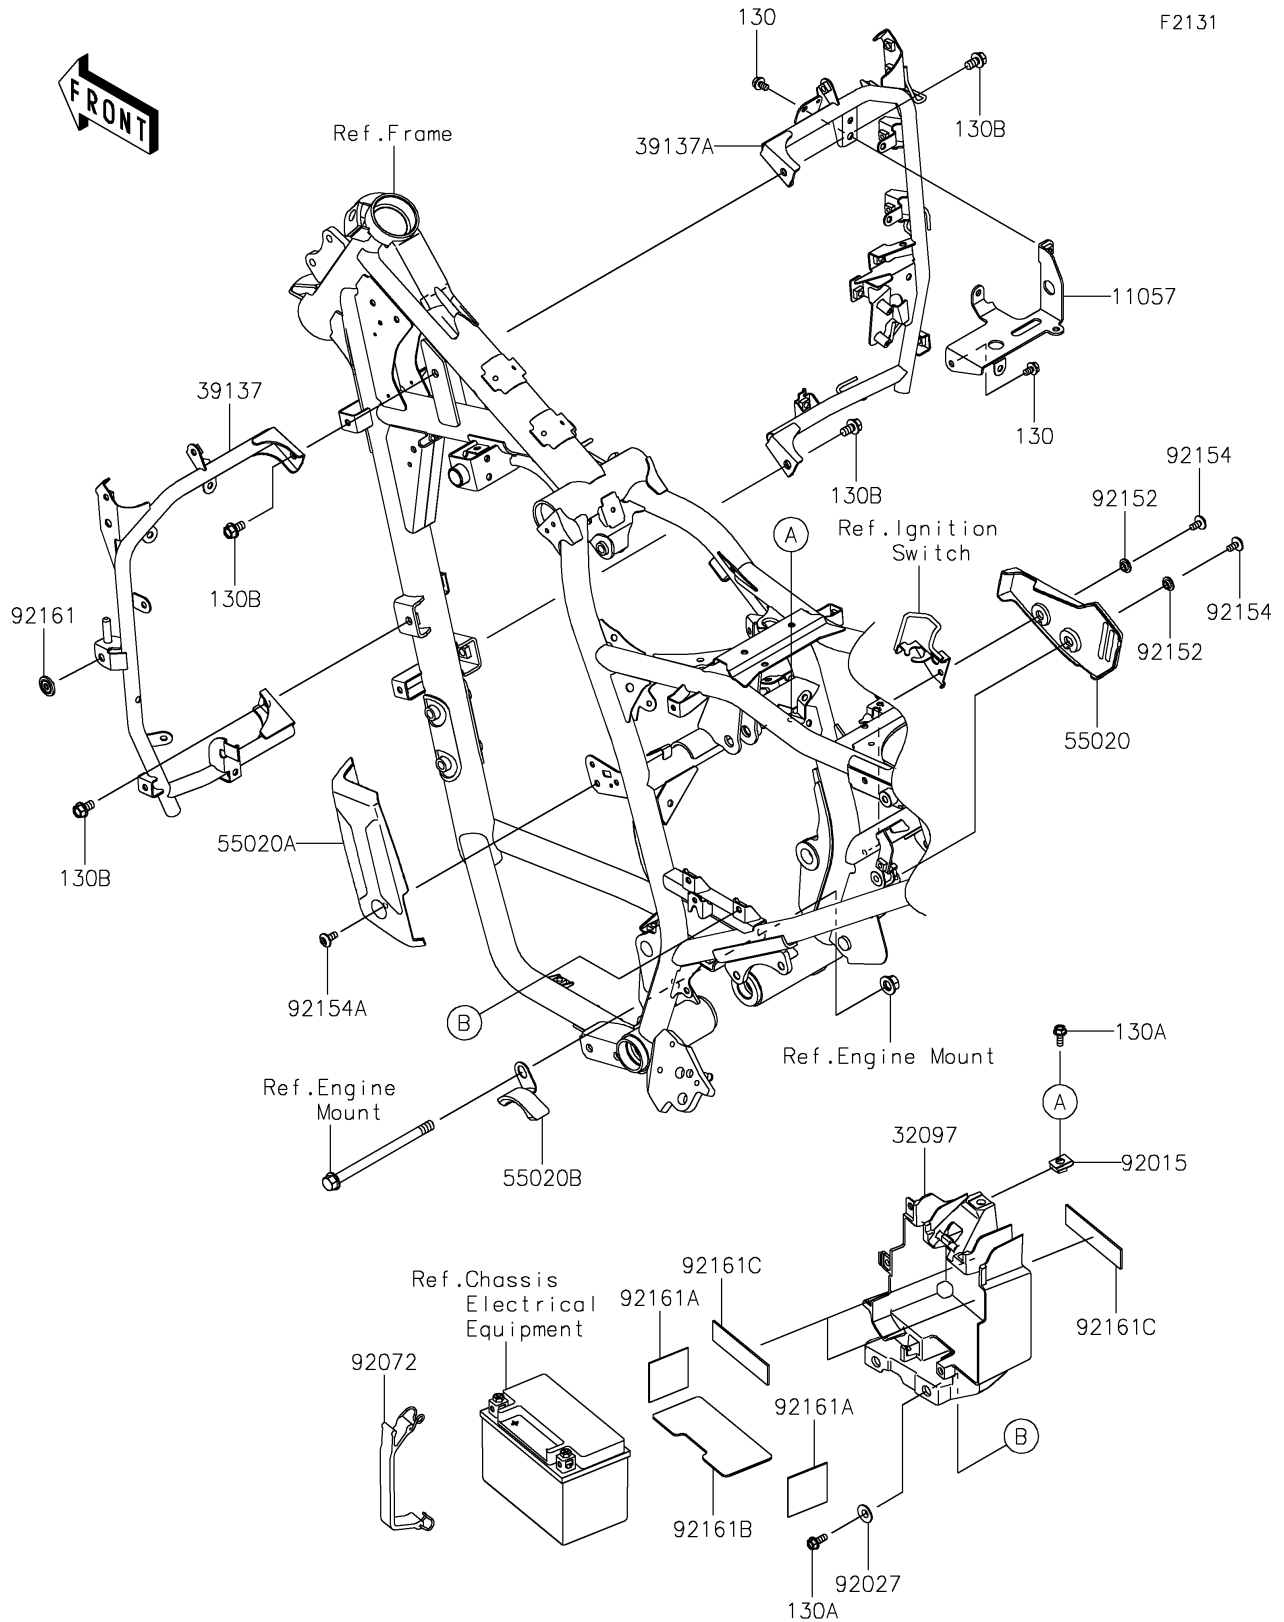

2025 KLR650 PARTS DIAGRAM

Frame Fittings

2025 KLR650 PARTS LIST

Frame Fittings

ITEM NAME	PART NUMBER	QUANTITY
BRACKET,ABS UNIT (Ref # 11057)	11057-7886	1
CASE-BATTERY (Ref # 32097)	32097-0565	1
STAY-COMP,LH (Ref # 39137)	39137-0710	1
STAY-COMP,RH (Ref # 39137A)	39137-0711	1
GUARD,HEEL (Ref # 55020)	55020-2330	1
GUARD (Ref # 55020A)	55020-2335	1
GUARD,CHAIN (Ref # 55020B)	55020-2390	1
NUT,6MM (Ref # 92015)	92015-1671	1
COLLAR (Ref # 92027)	92027-1794	2
BAND,BATTERY (Ref # 92072)	92072-0839	1
COLLAR,6.3X9.5X4.1 (Ref # 92152)	92152-1571	2
BOLT,SOCKET,6X12 (Ref # 92154)	92154-2706	2
BOLT,SOCKET,6X14 (Ref # 92154A)	92154-4285	1
DAMPER,8X22X10 (Ref # 92161)	92161-1685	1
DAMPER,60X140X1 (Ref # 92161A)	92161-1868	2
DAMPER,BATTERY (Ref # 92161B)	92161-2353	1
DAMPER,25X100X2 (Ref # 92161C)	92161-2354	3
BOLT-FLANGED,6X10 (Ref # 130)	130BA0610	2
BOLT-FLANGED,6X16 (Ref # 130A)	130BA0616	3
BOLT-FLANGED,8X14 (Ref # 130B)	130BA0814	4