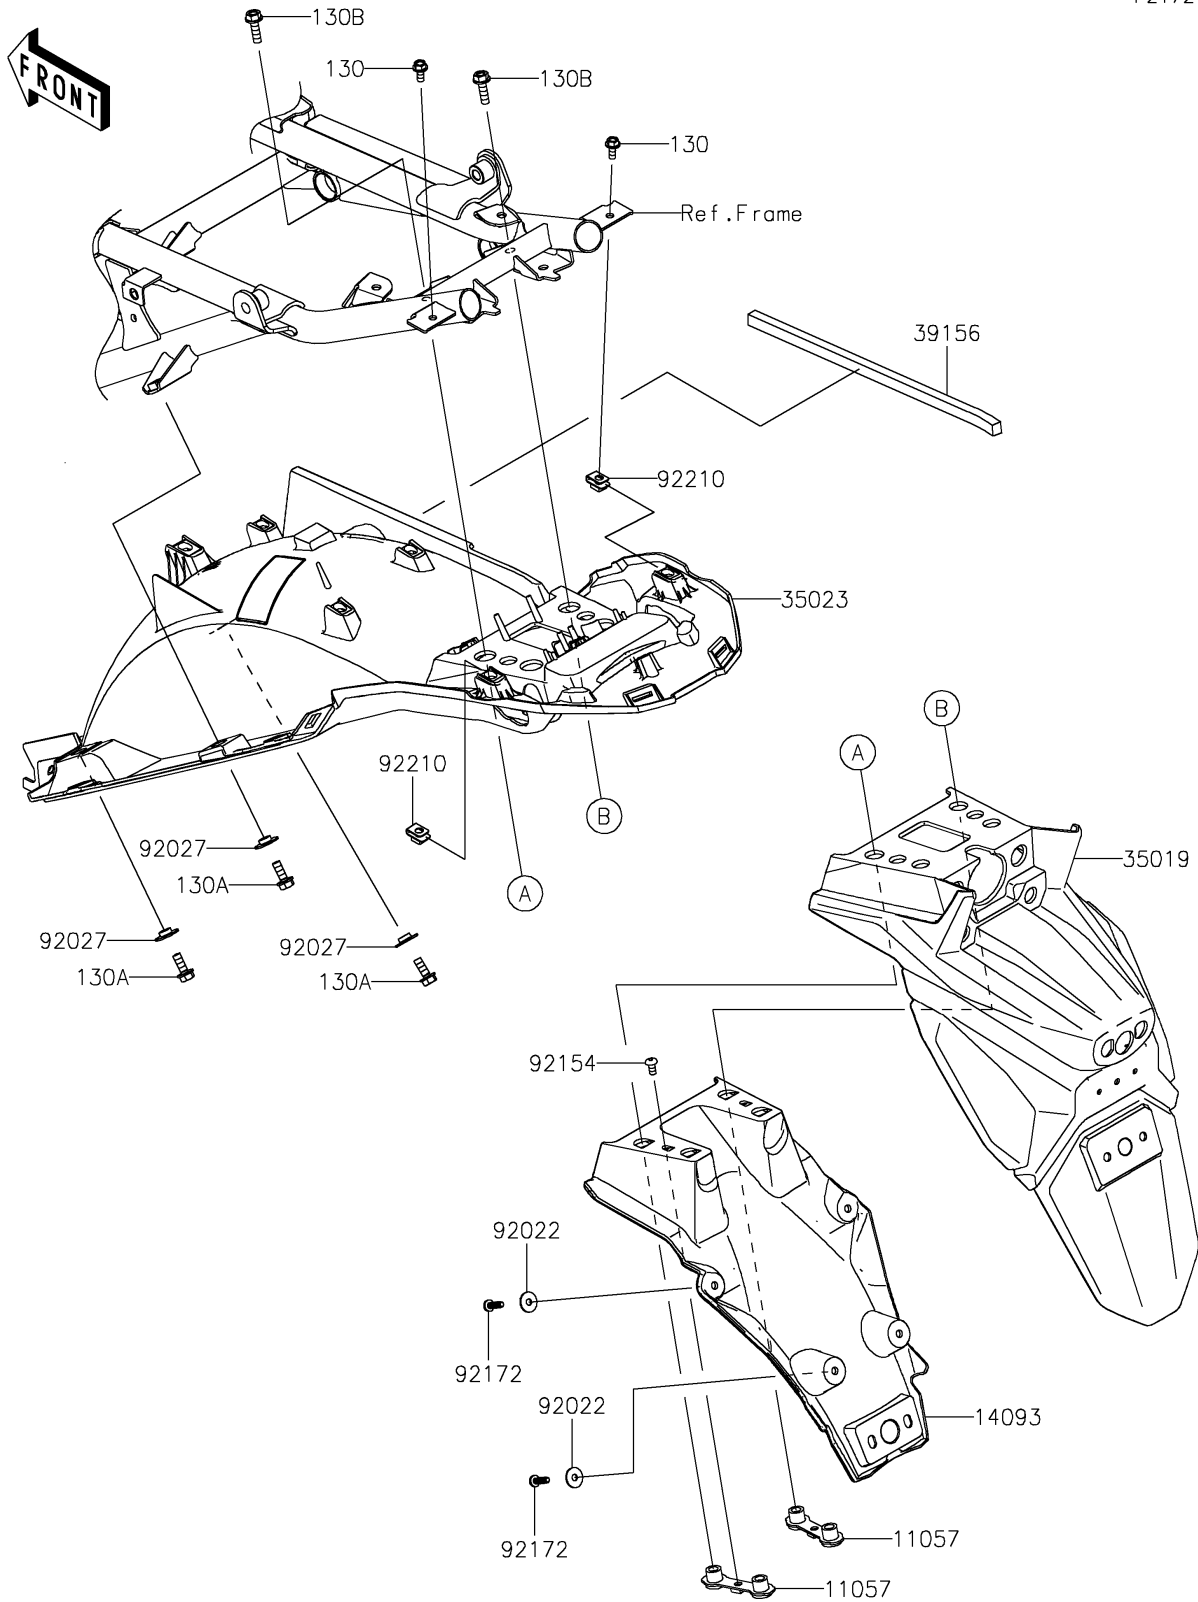

2023 KLR® 650 PARTS DIAGRAM

Rear Fender(s)

F2172

2023 KLR® 650 PARTS LIST

Rear Fender(s)

ITEM NAME	PART NUMBER	QUANTITY
BRACKET (Ref # 11057)	11057-0556	2
COVER,FLAP (Ref # 14093)	14093-1086	1
FLAP (Ref # 35019)	35019-0683	1
FENDER-REAR (Ref # 35023)	35023-0479	1
PAD,10X8X280 (Ref # 39156)	39156-2662	1
WASHER,5.2X16X1.2 (Ref # 92022)	92022-263	4
COLLAR (Ref # 92027)	92027-1794	3
BOLT,SOCKET,5X10 (Ref # 92154)	92154-1547	2
SCREW,TAPPING,5X16 (Ref # 92172)	92172-0790	4
NUT,PLATE,5MM (Ref # 92210)	92210-0935	2
BOLT-FLANGED,5X12 (Ref # 130)	130BA0512	2
BOLT-FLANGED,6X16 (Ref # 130A)	130BA0616	3
BOLT-FLANGED,6X20 (Ref # 130B)	130BA0620	4