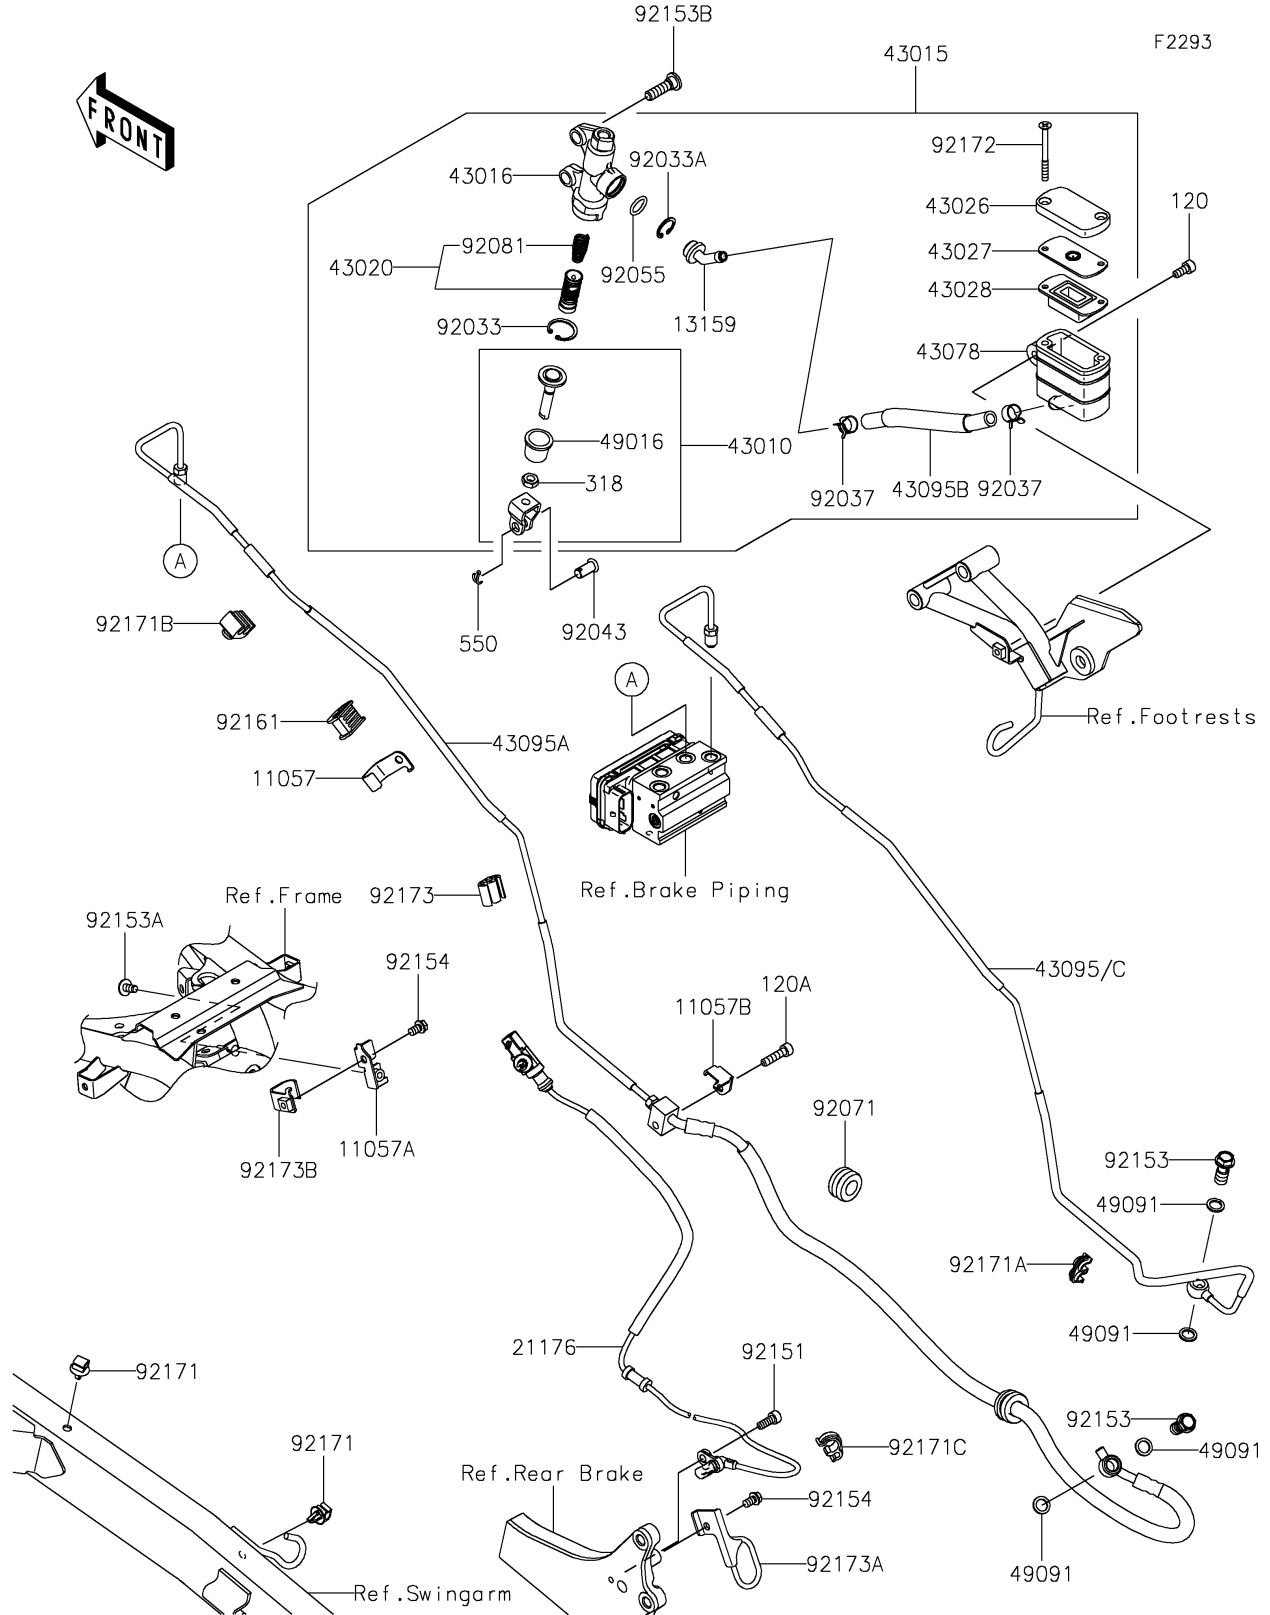

2025 KLR650 PARTS DIAGRAM

Rear Master Cylinder