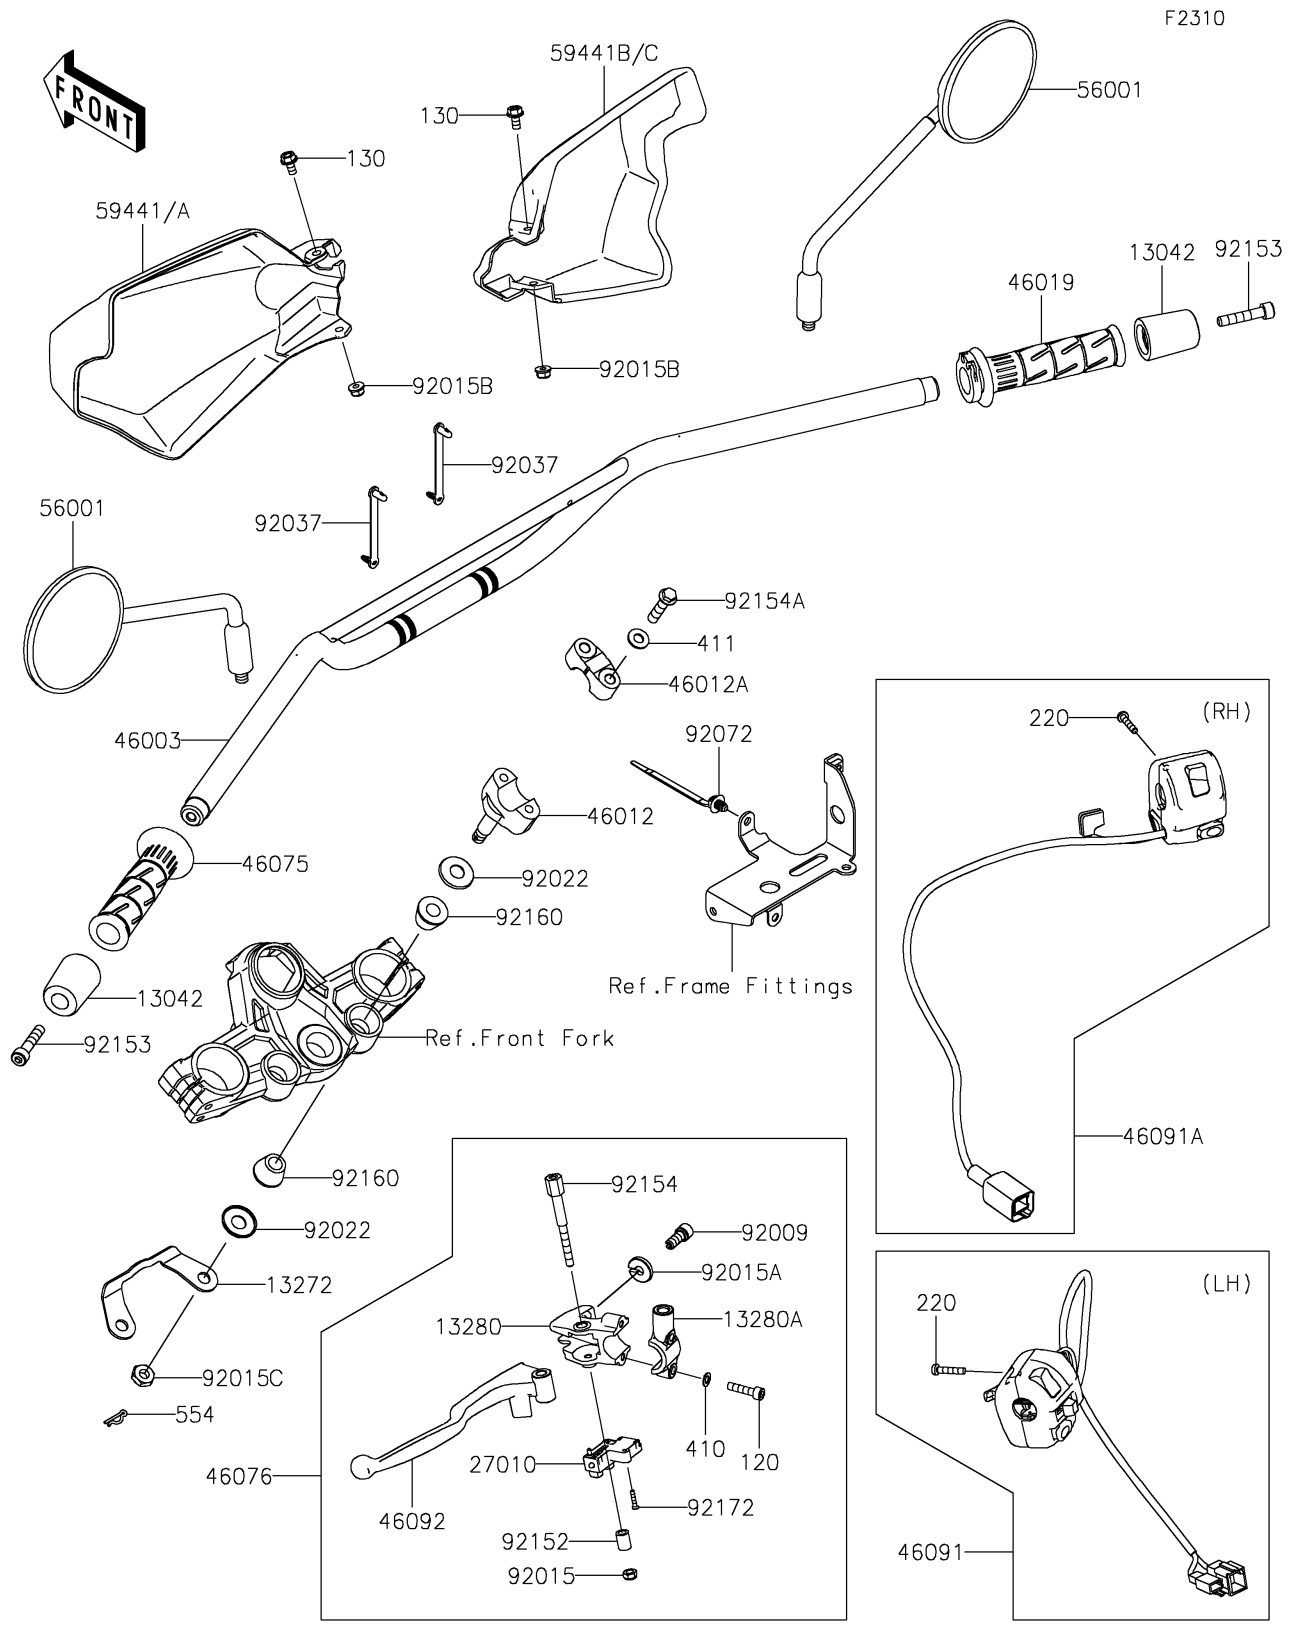

2025 KLR650 PARTS DIAGRAM

Handlebar

2025 KLR650 PARTS LIST

Handlebar

ITEM NAME	PART NUMBER	QUANTITY
WEIGHT,HANDLE (Ref # 13042)	13042-5007	2
PLATE,STABILIZER (Ref # 13272)	13272-3799	1
HOLDER,LEVER (Ref # 13280)	13280-0929	1
HOLDER,MIRROR (Ref # 13280A)	13280-0930	1
SWITCH,CLUTCH (Ref # 27010)	27010-0729	1
HANDLE (Ref # 46003)	46003-0793	1
HOLDER-HANDLE,LWR,F.S.BLACK (Ref # 46012)	46012-0075-18R	2
HOLDER-HANDLE,UPP,F.S.BLACK (Ref # 46012A)	46012-0380-18R	2
GRIP-ASSY,THROTTLE (Ref # 46019)	46019-0060	1
GRIP,HANDLE,LH (Ref # 46075)	46075-0564	1
LEVER-ASSY-GRIP (Ref # 46076)	46076-0183	1
HOUSING-ASSY-CONTROL,LH (Ref # 46091)	46091-0552	1
HOUSING-ASSY-CONTROL,RH (Ref # 46091A)	46091-0553	1
LEVER-GRIP,CLUTCH (Ref # 46092)	46092-0583	1
MIRROR-ASSY (Ref # 56001)	56001-0444	2
COVER-HANDLE,LH,EBONY (Ref # 59441A)	59441-0304-6C	1
COVER-HANDLE,RH,EBONY (Ref # 59441C)	59441-0307-6C	1
SCREW,CABLE ADJUST,8MM,BLACK (Ref # 92009)	92009-1134	1
NUT,LOCK,6MM,BLACK (Ref # 92015)	92015-1191	1
NUT,CABLE ADJUST LOCK,8MM,BLK (Ref # 92015A)	92015-1197	1
NUT,LOCK,FLANGED,6MM (Ref # 92015B)	92015-1603	2
NUT,LOCK,10MM (Ref # 92015C)	92015-1962	2
WASHER (Ref # 92022)	92022-1737	4
CLAMP,SPEED,L=58 (Ref # 92037)	92037-1163	2
BAND,OS170-FT7(BLACK) (Ref # 92072)	92072-1414	1
COLLAR,6.5X10.5X14 (Ref # 92152)	92152-2848	1
BOLT,SOCKET,8X40 (Ref # 92153)	92153-1901	2
BOLT (Ref # 92154)	92154-2359	1
BOLT,FLANGED,8X35 (Ref # 92154A)	92154-3964	4

2025 KLR650 PARTS LIST

Handlebar

ITEM NAME	PART NUMBER	QUANTITY
DAMPER,HANDLE HOLDER (Ref # 92160)	92160-1544	4
SCREW,3X16 (Ref # 92172)	92172-0183	2
BOLT-SOCKET,6X25 (Ref # 120)	120CB0625	2
BOLT-FLANGED,6X12 (Ref # 130)	130BB0612	2
SCREW-PAN-CROS,5X25 (Ref # 220)	220AB0525	4
WASHER-PLAIN-SMALL,6MM (Ref # 410)	410AB0600	2
WASHER-PLAIN,8.5X18X1.6 (Ref # 411)	411AB0800	4
PIN-SNAP (Ref # 554)	554DA0800	2