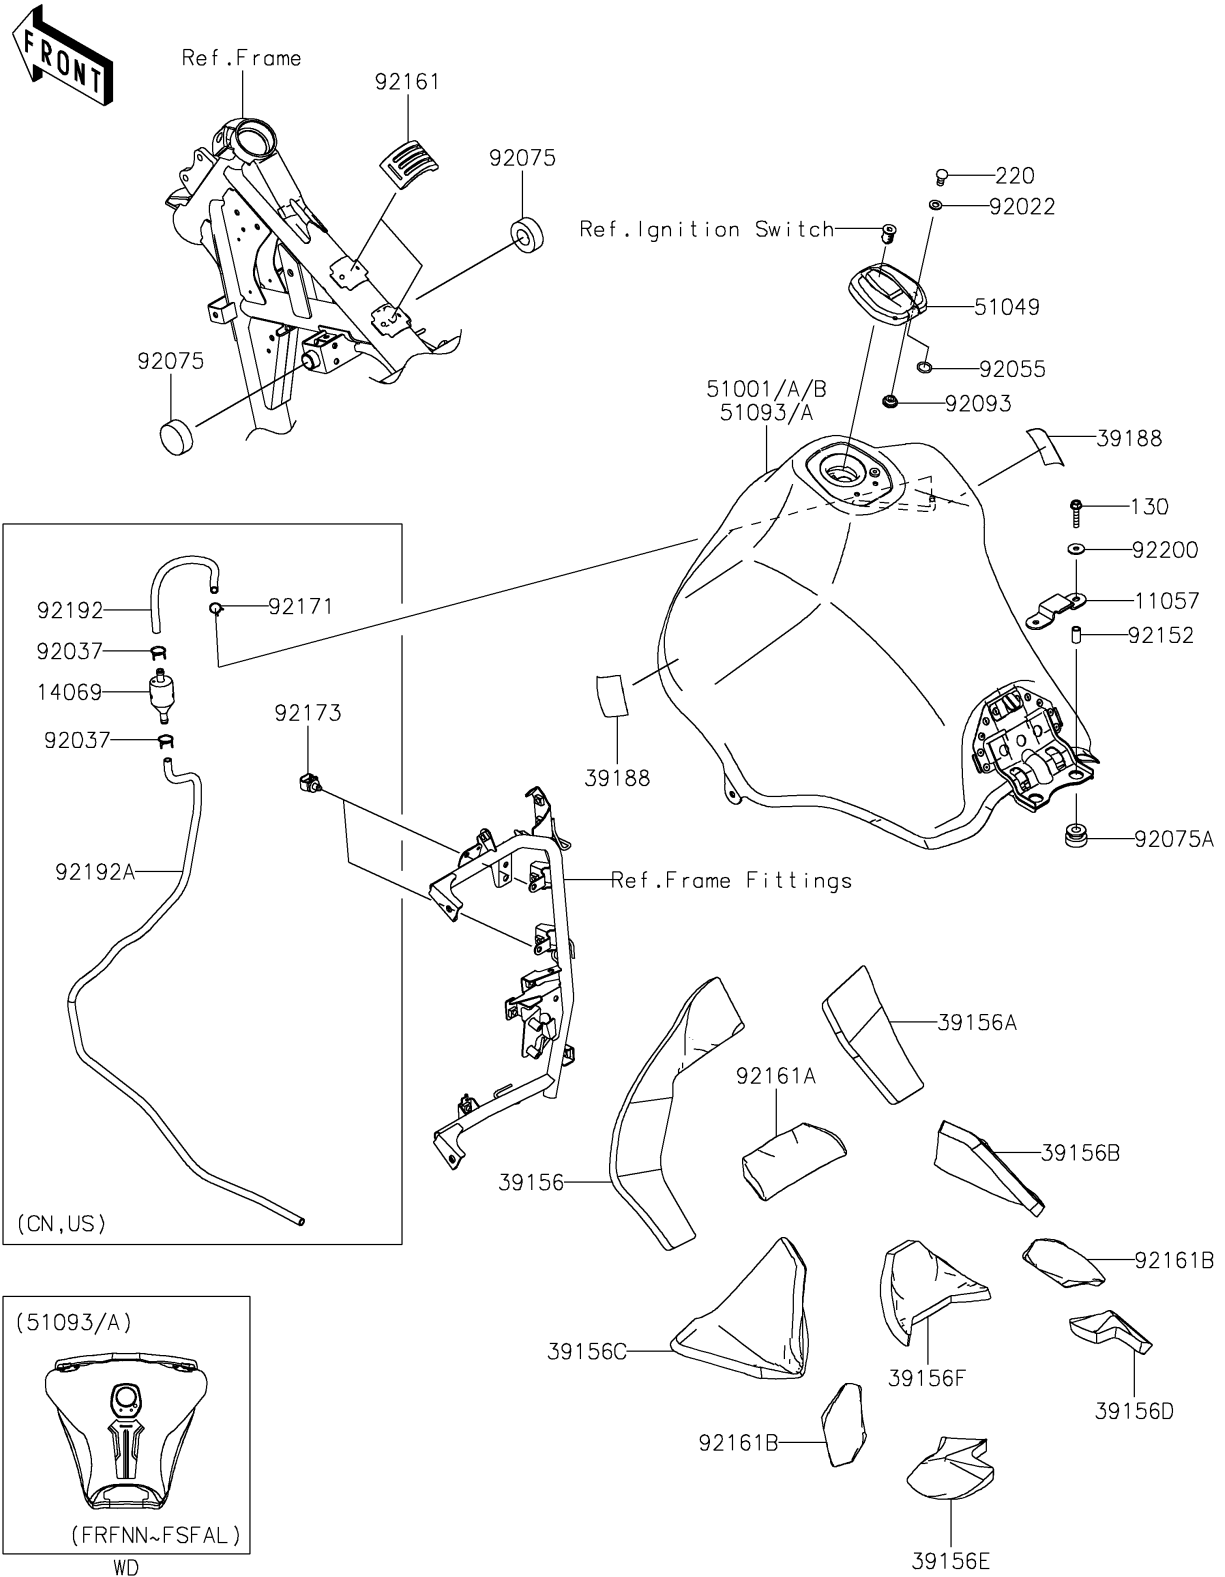

2023 KLR® 650 PARTS DIAGRAM

Fuel Tank

F2410

2023 KLR® 650 PARTS LIST

Fuel Tank

ITEM NAME	PART NUMBER	QUANTITY
BRACKET,SEAT (Ref # 11057)	11057-4274	1
PAD,FR,LH (Ref # 39156)	39156-2664	1
PAD,FR,RH (Ref # 39156A)	39156-2665	1
PAD,MID,RH (Ref # 39156B)	39156-2701	1
PAD,MID,LH (Ref # 39156C)	39156-2702	1
PAD,RR,RH (Ref # 39156D)	39156-2703	1
PAD,RR,LH (Ref # 39156E)	39156-2704	1
PAD,CNT (Ref # 39156F)	39156-2705	1
TAPE,40X50 (Ref # 39188)	39188-0049	2
TANK-COMP-FUEL,P.S.YELLOW (Ref # 51001)	51001-0903-10A	1
TANK-COMP-FUEL,P.S.GRAY (Ref # 51001A)	51001-0903-36S	1
TANK-COMP-FUEL,C.L.GREEN (Ref # 51001B)	51001-0903-51P	1
CAP-TANK,FUEL (Ref # 51049)	51049-0760	1
WASHER,5.1X10X1.0 (Ref # 92022)	92022-1977	2
RING-O (Ref # 92055)	92055-1023	2
DAMPER,FUEL TANK (Ref # 92075)	92075-101	2
DAMPER (Ref # 92075A)	92075-1660	2
SEAL,FUEL TANK CAP (Ref # 92093)	92093-1030	1
COLLAR,6.8X10X18 (Ref # 92152)	92152-2726	2
DAMPER (Ref # 92161)	92161-2372	2
DAMPER,CNT (Ref # 92161A)	92161-2394	1
DAMPER,LH&RH (Ref # 92161B)	92161-2395	2
WASHER,6.5X20X1.6 (Ref # 92200)	92200-1962	2
BOLT-FLANGED,6X30 (Ref # 130)	130BB0630	2
SCREW-PAN-CROS,5X10 (Ref # 220)	220AA0510	2
BREATHER,FUEL TANK (Ref # 14069)	14069-1004	1
CLAMP,TUBE (Ref # 92037)	92037-147	2
CLAMP,8X0.7 (Ref # 92171)	92171-1973	1
CLAMP,12MM DIA. (Ref # 92173)	92173-0736	2

2023 KLR® 650 PARTS LIST

Fuel Tank

ITEM NAME	PART NUMBER	QUANTITY
TUBE,BREATHER,6X9X220 (Ref # 92192)	92192-2441	1
TUBE,BREATHER,6X9X900 (Ref # 92192A)	92192-2442	1