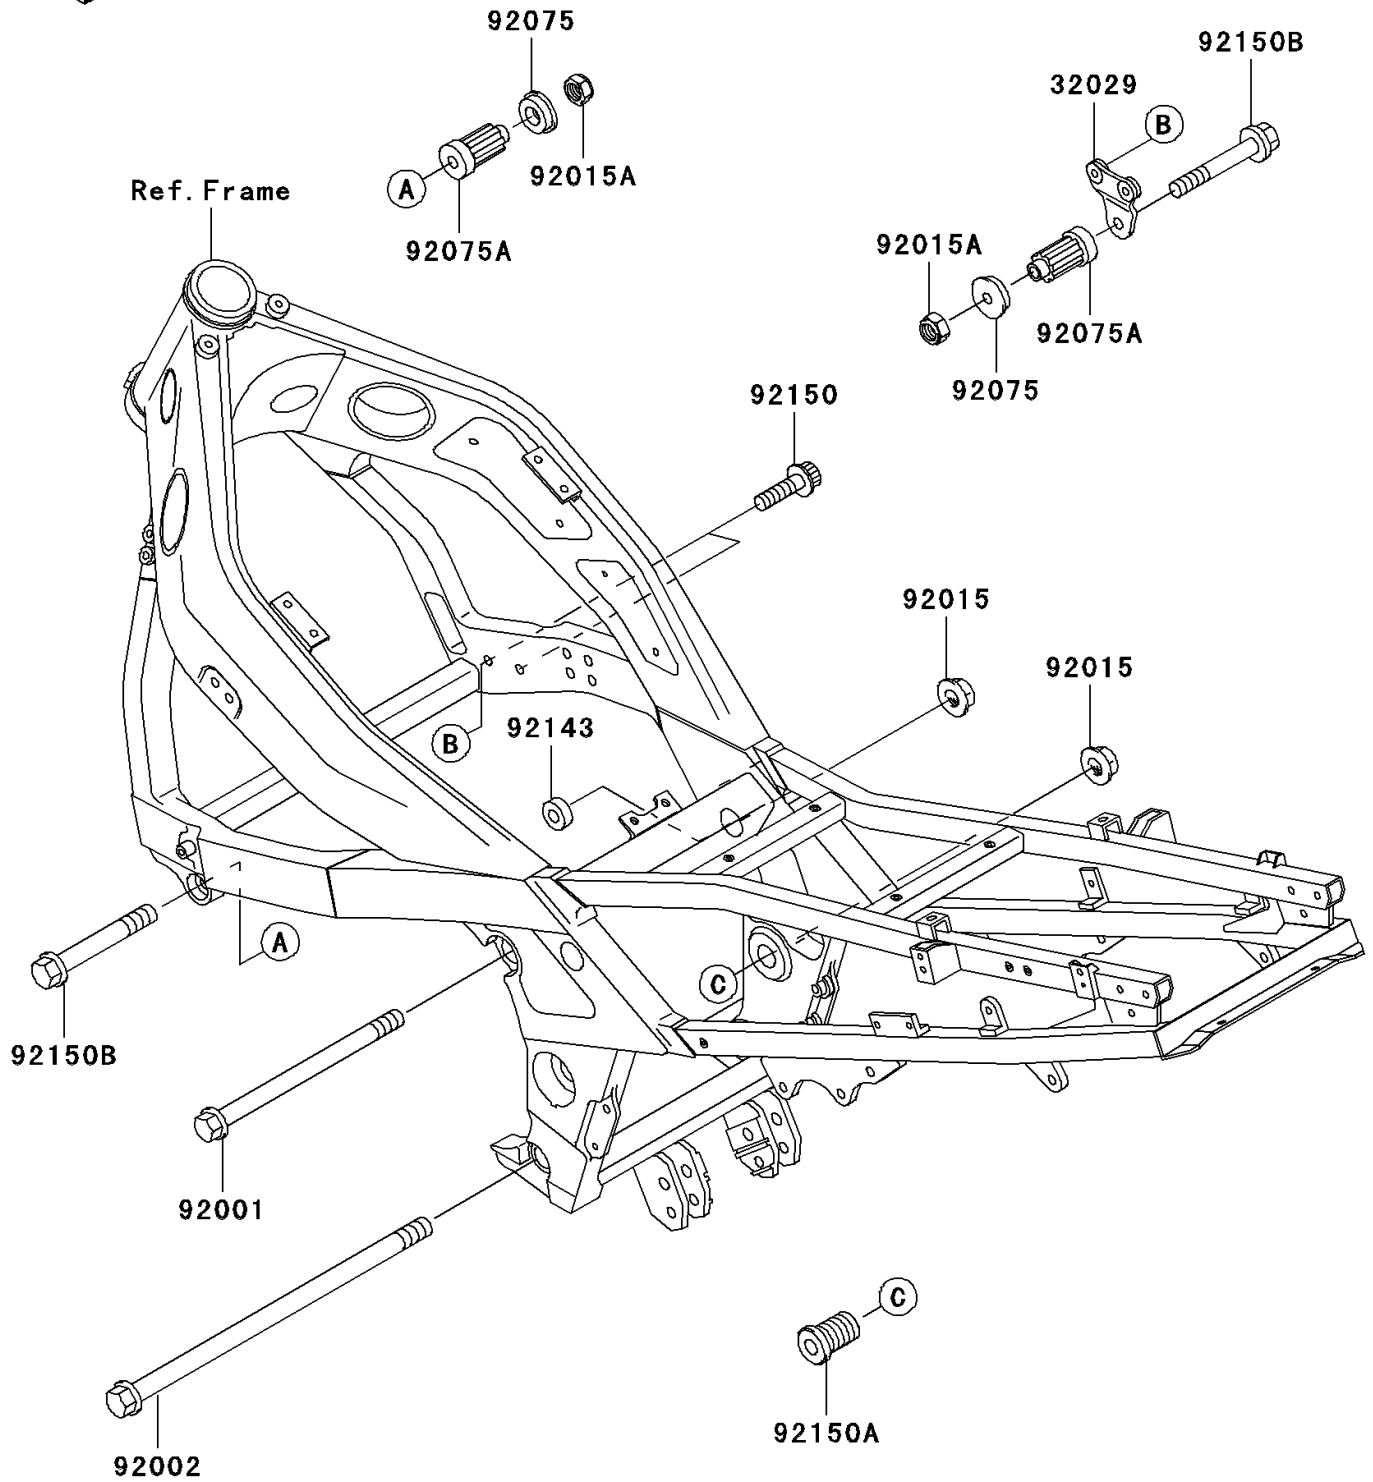

2003 ZZR600 PARTS DIAGRAM

Engine Mount

F2122

2003 ZZR600 PARTS LIST

Engine Mount

ITEM NAME	PART NUMBER	QUANTITY
BRACKET-ENGINE,FR,RH (Ref # 32029)	32029-1888	1
BOLT,FLANGED,10X145 (Ref # 92001)	92001-1835	1
BOLT,FLANGED,10X220 (Ref # 92002)	92002-1197	1
NUT,FLANGED,10MM (Ref # 92015)	92015-1180	2
NUT,LOCK,10MM,BLACK (Ref # 92015A)	92015-1189	2
DAMPER,ENGINE MOUNT,SIDE (Ref # 92075)	92075-1274	2
DAMPER,ENGINE MOUNT,MAIN (Ref # 92075A)	92075-1739	2
COLLAR,ENGINE MOUNT (Ref # 92143)	92143-1664	1
BOLT,SOCKET,8X20 (Ref # 92150)	92150-1155	2
BOLT,20X30 (Ref # 92150A)	92150-1264	1
BOLT,FLANGED,10X87 (Ref # 92150B)	92150-1804	2