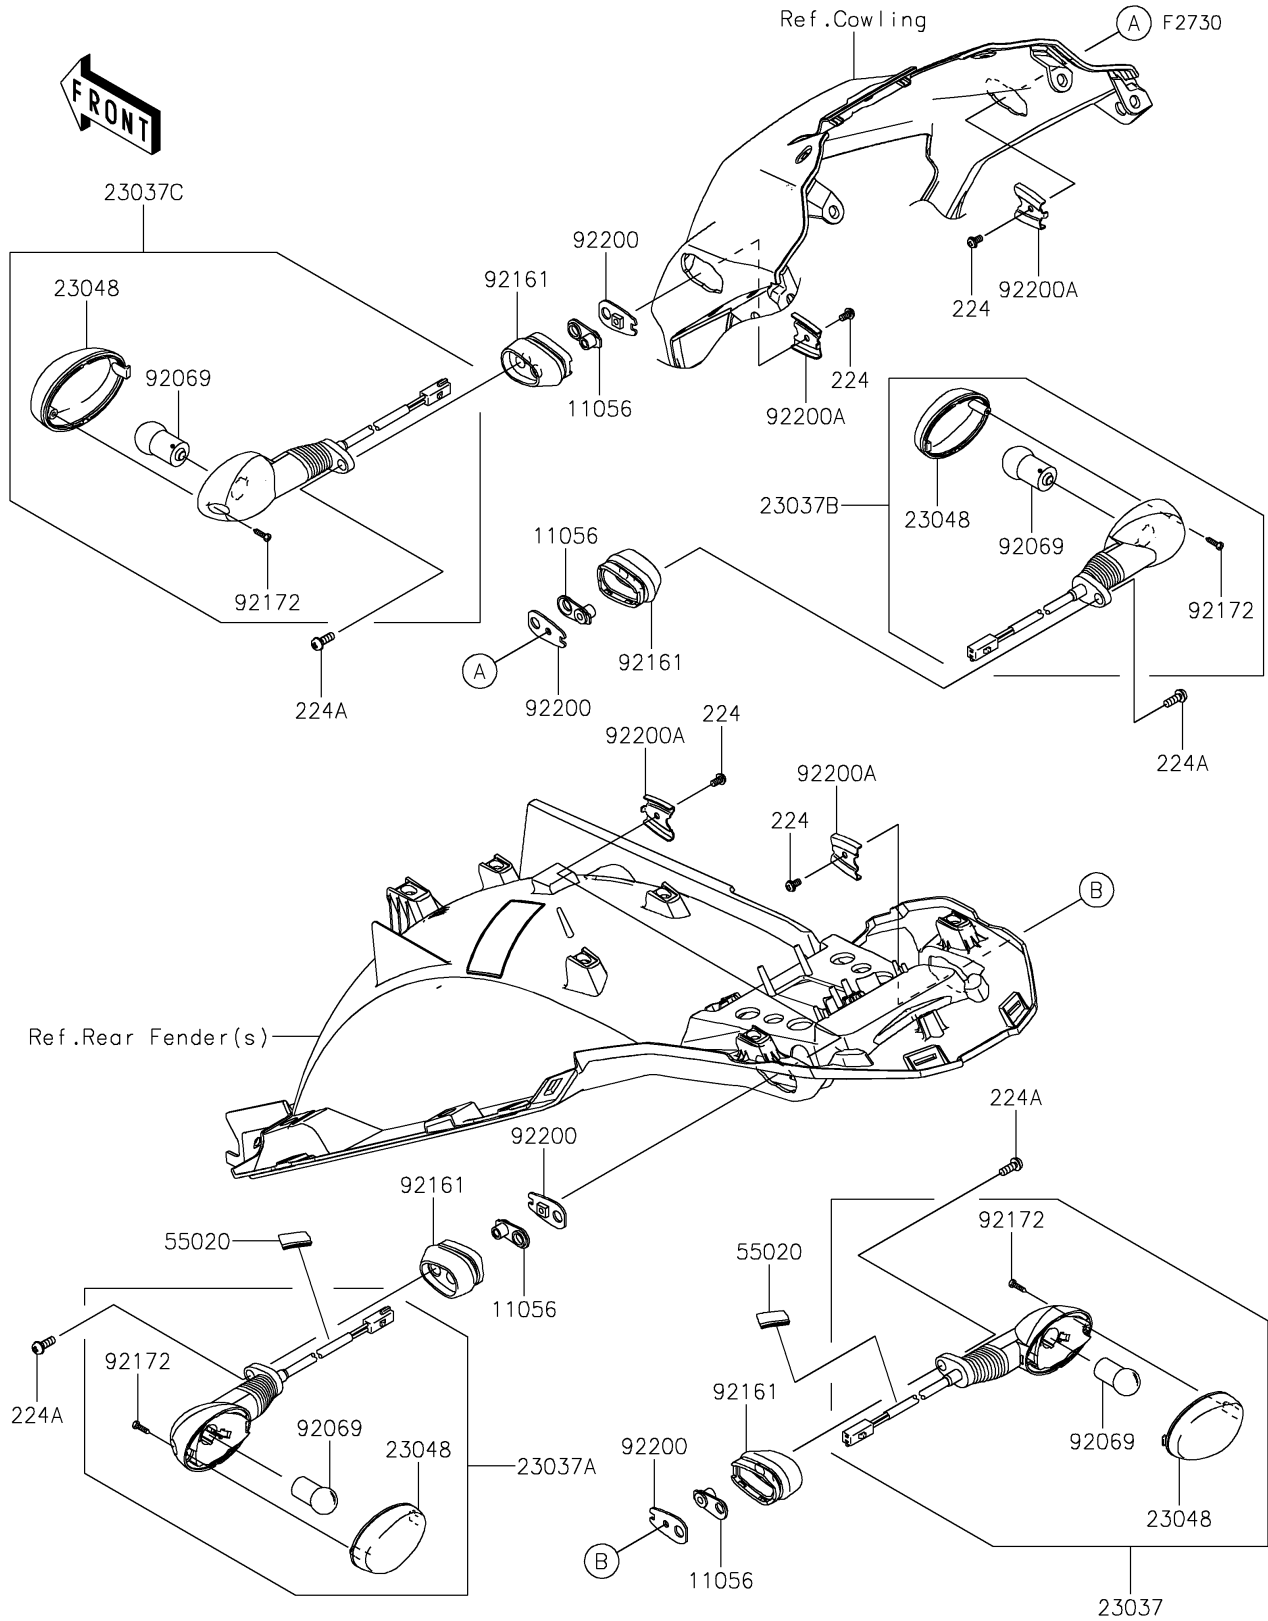

2023 KLR® 650 PARTS DIAGRAM

Turn Signals

2023 KLR® 650 PARTS LIST

Turn Signals

ITEM NAME	PART NUMBER	QUANTITY
BRACKET,6MM (Ref # 11056)	11056-4156	4
LAMP-ASSY-SIGNAL,RR,RH (Ref # 23037)	23037-0416	1
LAMP-ASSY-SIGNAL,RR,LH (Ref # 23037A)	23037-0417	1
LAMP-ASSY-SIGNAL,FR,RH (Ref # 23037B)	23037-0418	1
LAMP-ASSY-SIGNAL,FR,LH (Ref # 23037C)	23037-0419	1
LENS-SIGNAL LAMP (Ref # 23048)	23048-0035	4
GUARD,50X30 (Ref # 55020)	55020-2334	2
BULB,12V 10W (Ref # 92069)	92069-0106	4
DAMPER,SIGNAL LAMP (Ref # 92161)	92161-1680	4
SCREW,TAPPING,2.9X13 (Ref # 92172)	92172-0343	4
WASHER,SIGNAL LAMP (Ref # 92200)	92200-0164	4
WASHER,SIGNAL LAMP (Ref # 92200A)	92200-0165	4
SCREW-PAN-WP-CROS,4X8 (Ref # 224)	224AB0408	4
SCREW-PAN-WP-CROS,6X14 (Ref # 224A)	224AB0614	4