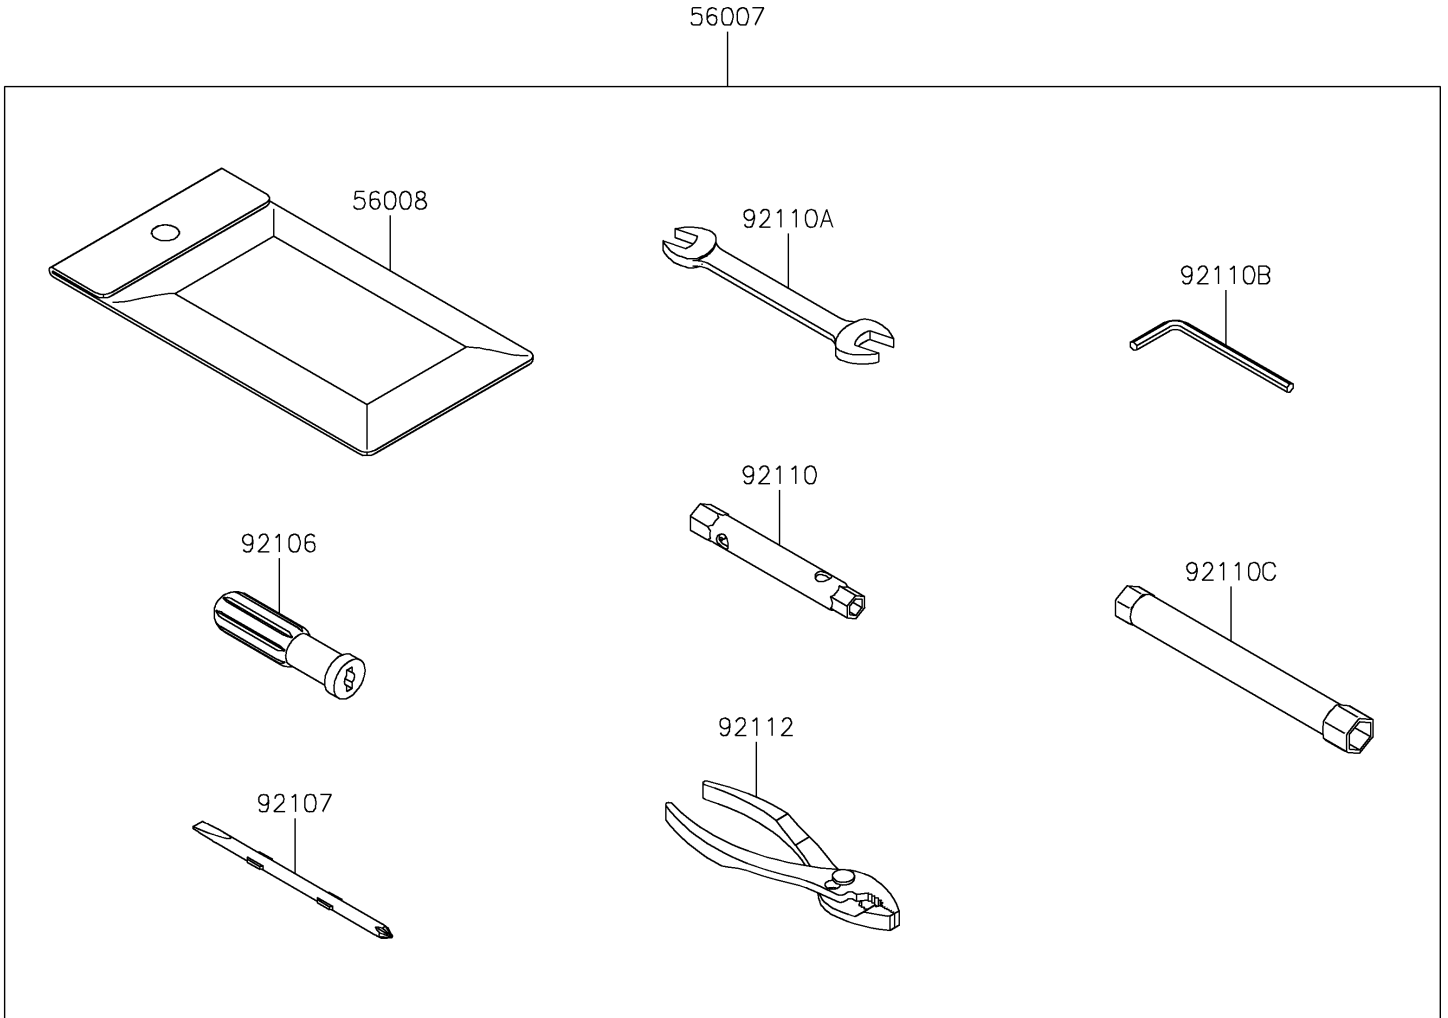

# 2023 KLR® 650 PARTS DIAGRAM

Owner's Tools

F2810

### Owner's Tools

ITEM NAME	PART NUMBER	QUANTITY
TOOL-KIT (Ref # 56007)	56007-0196	1
BAG,TOOL (Ref # 56008)	56008-0036	1
GASKET-LIQUID,TB1211F,CLEAR (Ref # 92104)	92104-0004	1
GASKET-LIQUID,TB1216B,BLACK (Ref # 92104A)	92104-1064	1
GRIP-SCREW DRIVER (Ref # 92106)	92106-0004	1
TOOL-DRIVER,#2PHILLIPS&SLOT (Ref # 92107)	92107-0019	1
TOOL-WRENCH,BOX,8X10 (Ref # 92110)	92110-0049	1
TOOL-WRENCH,OPEN END,14X17 (Ref # 92110A)	92110-0057	1
TOOL-WRENCH,ALLEN,4MM (Ref # 92110B)	92110-0567	1
TOOL-WRENCH,BOX,12MM (Ref # 92110C)	92110-0579	1
TOOL-PLIERS (Ref # 92112)	92112-0007	1