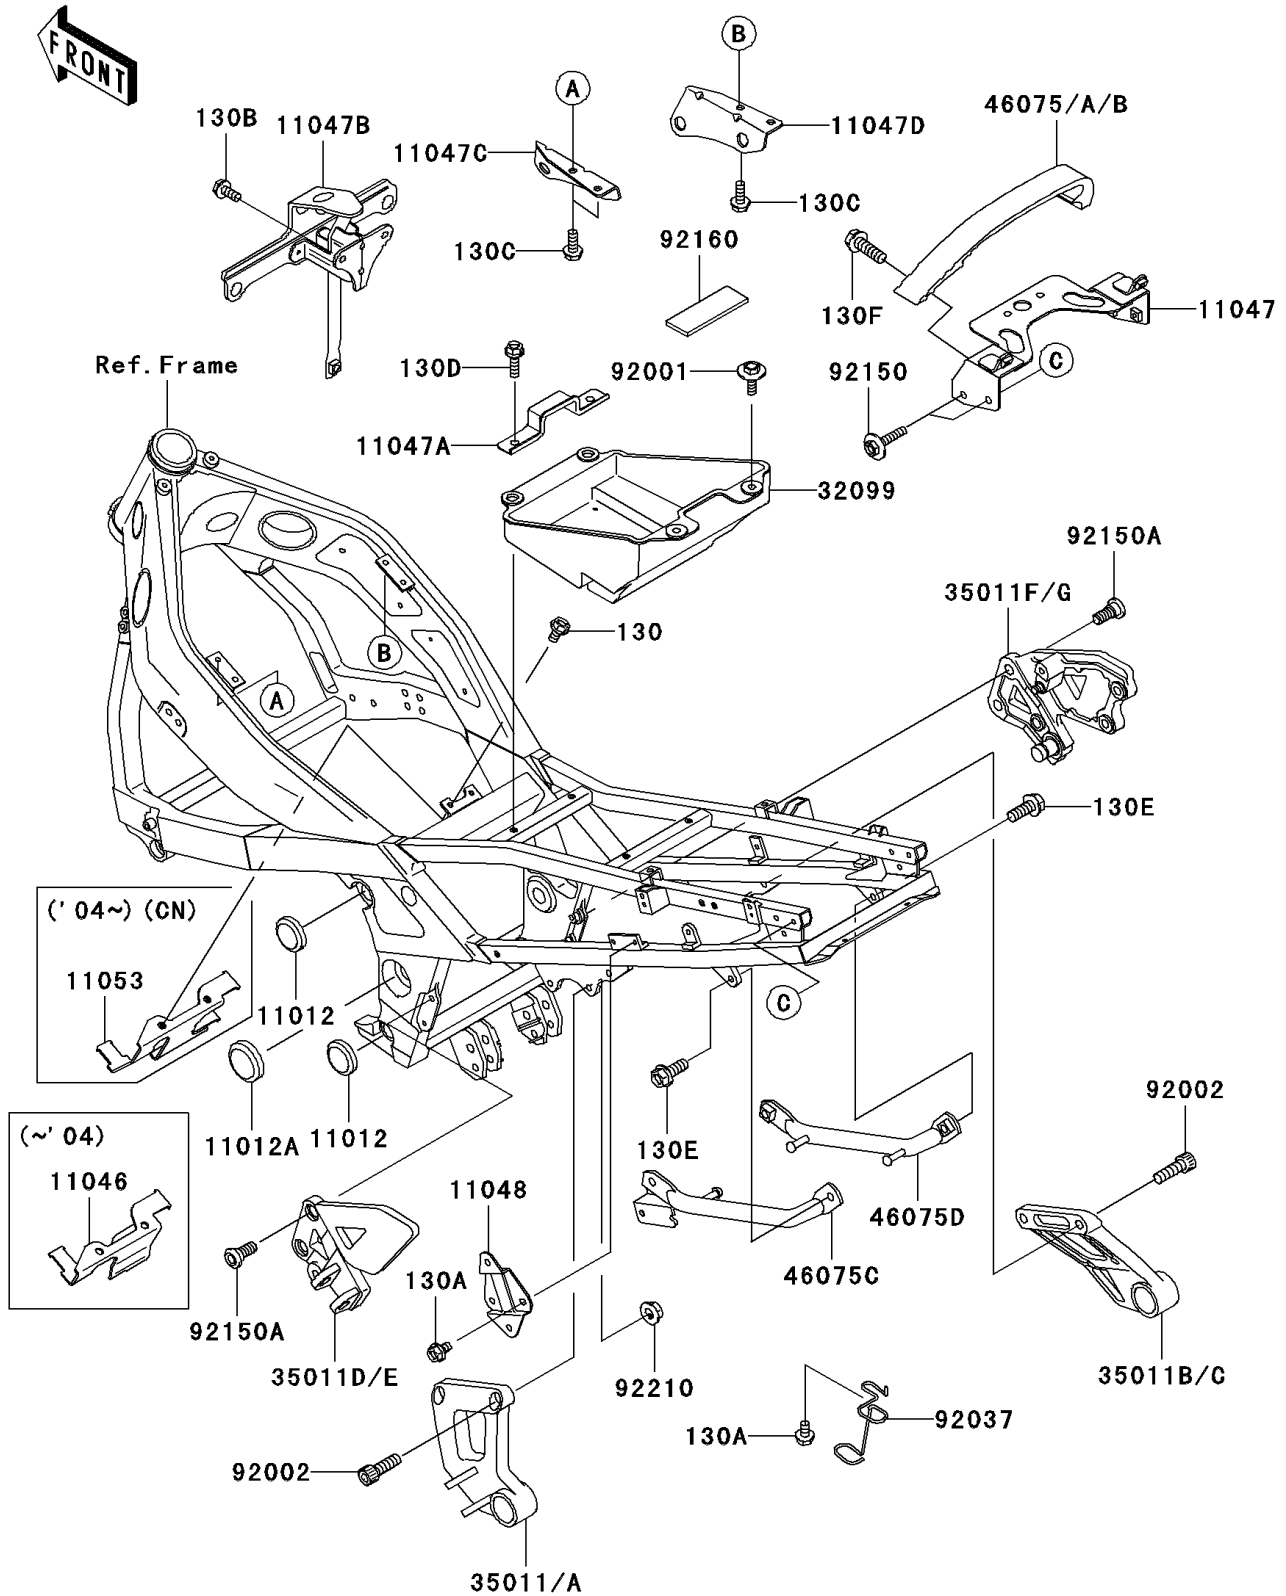

# 2002 Ninja® ZX™-6 PARTS DIAGRAM

## Frame Fittings

F2131

### Frame Fittings

ITEM NAME	PART NUMBER	QUANTITY
CAP (Ref # 11012)	11012-1460	4
CAP (Ref # 11012A)	11012-1657	2
BRACKET,FUEL PUMP (Ref # 11046)	11046-1987	1
BRACKET,TAIL GRIP (Ref # 11047)	11047-1923	1
BRACKET,STORAGE CASE (Ref # 11047A)	11047-1924	1
BRACKET,OIL COOLER (Ref # 11047B)	11047-1927	1
BRACKET,IGNITION COIL,LH (Ref # 11047C)	11047-1928	1
BRACKET,IGNITION COIL,RH (Ref # 11047D)	11047-1929	1
BRACKET,REGULATOR (Ref # 11048)	11048-1206	1
CASE,STORAGE (Ref # 32099)	32099-1142	1
GRIP,FRAME,LH (Ref # 46075C)	46075-1105	1
GRIP,FRAME,RH (Ref # 46075D)	46075-1106	1
BOLT,6X20 (Ref # 92001)	92001-1826	2
BOLT,SOCKET,8X25 (Ref # 92002)	92002-1442	4
CLAMP,HOSE (Ref # 92037)	92037-1875	1
BOLT,6X30 (Ref # 92150)	92150-1694	4
BOLT,SOCKET,8X20 (Ref # 92150A)	92150-1839	4
DAMPER,BATTERY (Ref # 92160)	92160-1094	1
BOLT-FLANGED (Ref # 130)	130D0612	2
BOLT-FLANGED (Ref # 130A)	130J0610	3
BOLT-FLANGED,6X14,BLACK (Ref # 130B)	130J0614	2
BOLT-FLANGED,6X16,BLACK (Ref # 130C)	130J0616	4
BOLT-FLANGED (Ref # 130D)	130J0620	2
BOLT-FLANGED,8X20 (Ref # 130E)	130J0820	4
BOLT-FLANGED,8X25,BLACK (Ref # 130F)	130J0825	2
NUT,FLANGED,8MM (Ref # 92210)	92210-0004	4
STAY,RR,LH,P.C.GRAY (Ref # 35011)	35011-1629-CQ	1
STAY,RR,LH,C.GRAY (Ref # 35011A)	35011-1629-EZ	1
STAY,RR,RH,P.C.GRAY (Ref # 35011B)	35011-1630-CQ	1