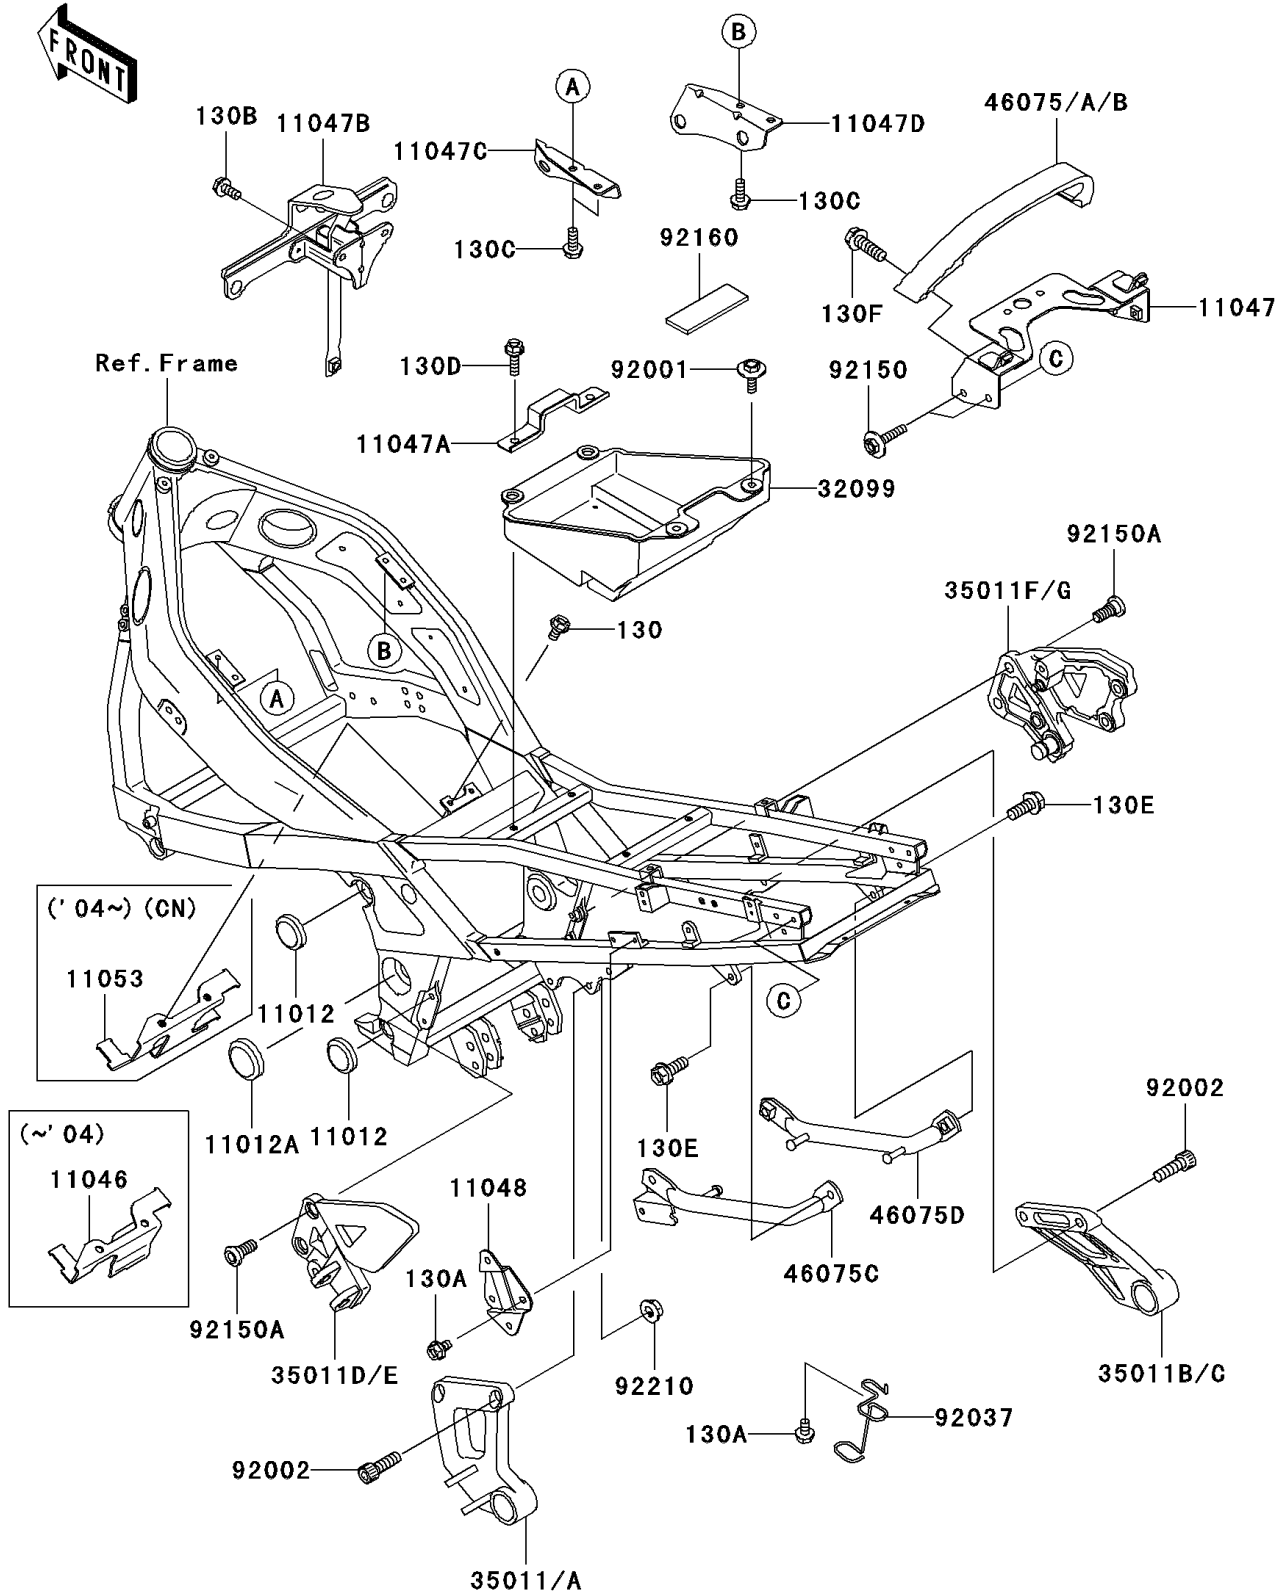

2004 ZZR600 PARTS DIAGRAM

Frame Fittings

F2131

2004 ZZR600 PARTS LIST

Frame Fittings

ITEM NAME	PART NUMBER	QUANTITY
CAP (Ref # 11012)	11012-1460	4
CAP (Ref # 11012A)	11012-1657	2
BRACKET,TAIL GRIP (Ref # 11047)	11047-1923	1
BRACKET,STORAGE CASE (Ref # 11047A)	11047-1924	1
BRACKET,OIL COOLER (Ref # 11047B)	11047-1927	1
BRACKET,IGNITION COIL,LH (Ref # 11047C)	11047-1928	1
BRACKET,IGNITION COIL,RH (Ref # 11047D)	11047-1929	1
BRACKET,REGULATOR (Ref # 11048)	11048-1206	1
CASE,STORAGE (Ref # 32099)	32099-1142	1
GRIP,TAIL (Ref # 46075)	46075-0001	1
GRIP,FRAME,LH (Ref # 46075C)	46075-1105	1
GRIP,FRAME,RH (Ref # 46075D)	46075-1106	1
BOLT,6X20 (Ref # 92001)	92001-1826	2
BOLT,SOCKET,8X25 (Ref # 92002)	92002-1442	4
CLAMP,HOSE (Ref # 92037)	92037-1875	1
BOLT,6X30 (Ref # 92150)	92150-1694	4
BOLT,SOCKET,8X20 (Ref # 92150A)	92150-1839	4
DAMPER,BATTERY (Ref # 92160)	92160-1094	1
BOLT-FLANGED (Ref # 130)	130D0612	2
BOLT-FLANGED (Ref # 130A)	130J0610	3
BOLT-FLANGED,6X14,BLACK (Ref # 130B)	130J0614	2
BOLT-FLANGED,6X16,BLACK (Ref # 130C)	130J0616	4
BOLT-FLANGED (Ref # 130D)	130J0620	2
BOLT-FLANGED,8X20 (Ref # 130E)	130J0820	4
BOLT-FLANGED,8X25,BLACK (Ref # 130F)	130J0825	2
NUT,FLANGED,8MM (Ref # 92210)	92210-0004	4
BRACKET,FUEL PUMP (Ref # 11046)	11046-1987	1
BRACKET,FUEL PUMP (Ref # 11053)	11053-0599	1
STAY,RR,LH,P.C.GRAY (Ref # 35011)	35011-1629-CQ	1

2004 ZZR600 PARTS LIST

Frame Fittings

ITEM NAME	PART NUMBER	QUANTITY
STAY,RR,LH,C.GRAY (Ref # 35011A)	35011-1629-EZ	1
STAY,RR,RH,P.C.GRAY (Ref # 35011B)	35011-1630-CQ	1
STAY,RR,RH,C.GRAY (Ref # 35011C)	35011-1630-EZ	1
STAY,FR,LH,P.C.GRAY (Ref # 35011D)	35011-1638-CQ	1
STAY,FR,LH,C.GRAY (Ref # 35011E)	35011-1638-EZ	1
STAY,FR,RH,P.C.GRAY (Ref # 35011F)	35011-1639-CQ	1
STAY,FR,RH,C.GRAY (Ref # 35011G)	35011-1639-EZ	1