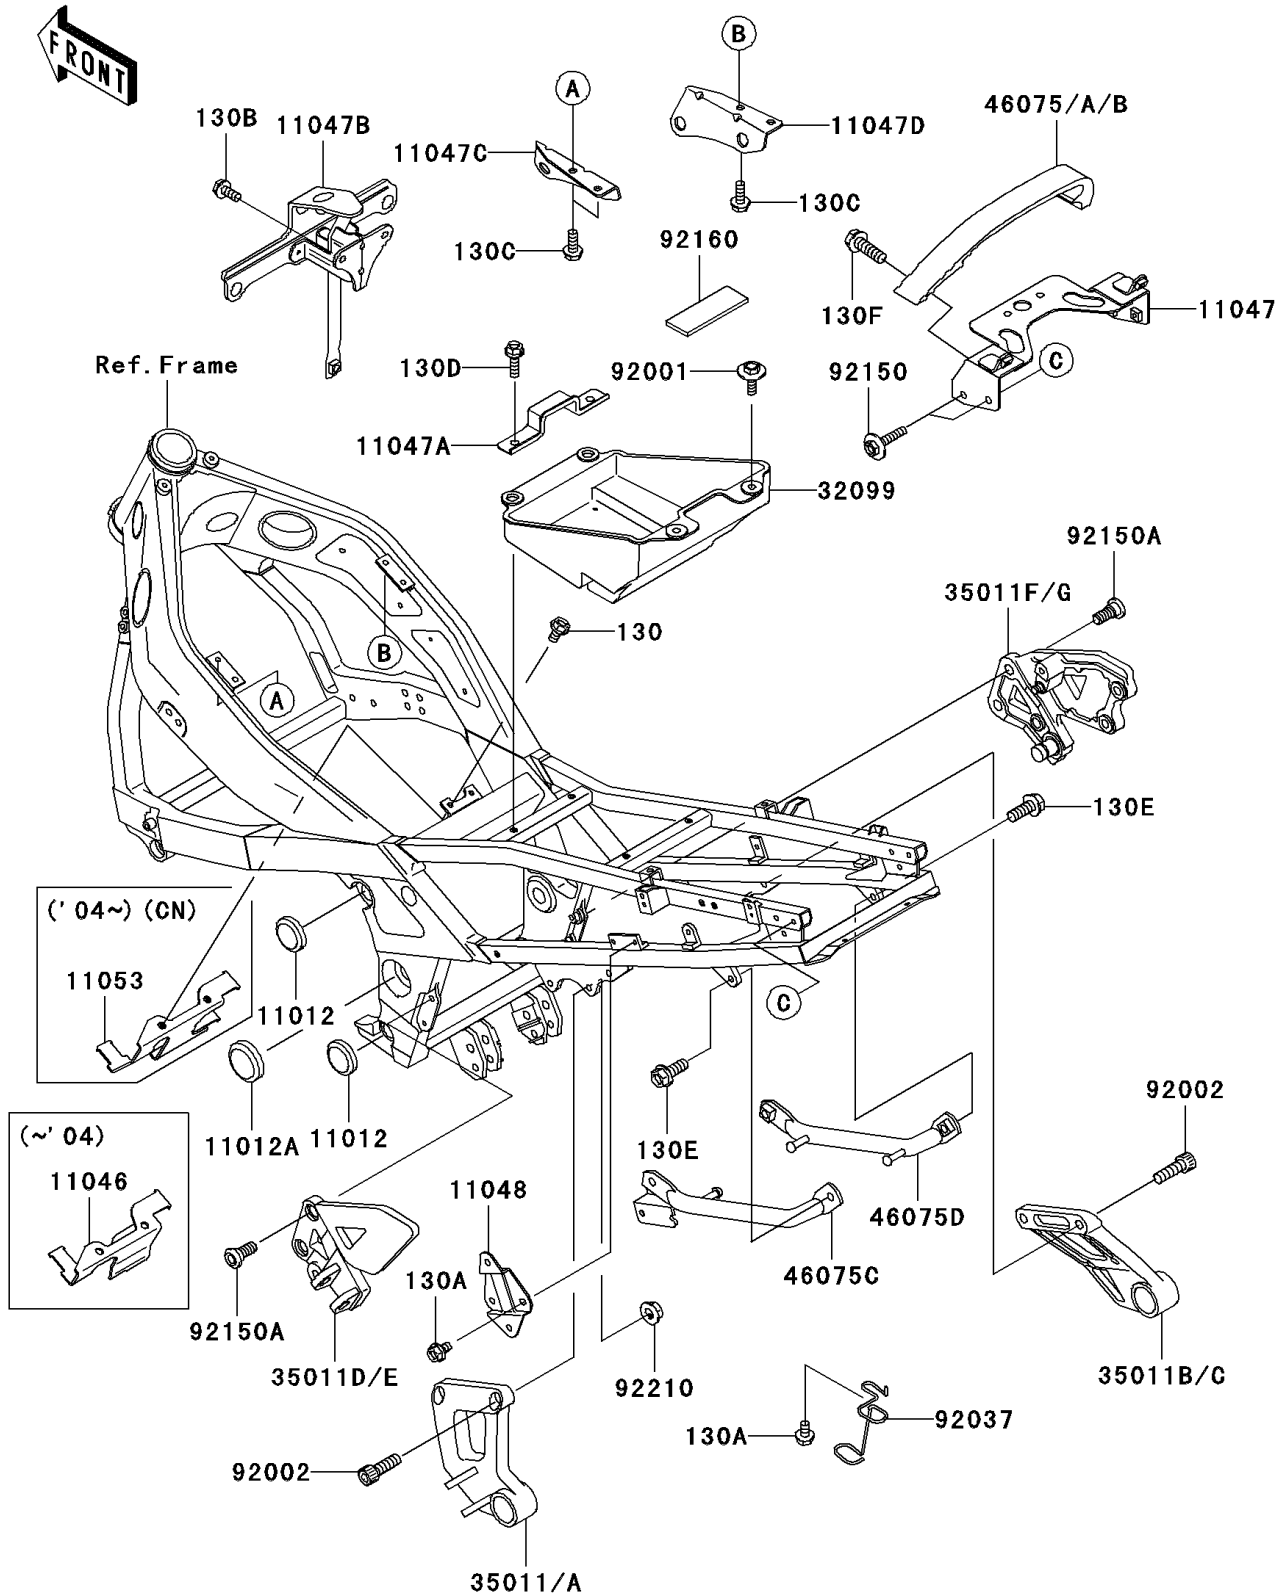

2005 ZZR600 (Canada Only) PARTS DIAGRAM

Frame Fittings

F2131

2005 ZZR600 (Canada Only) PARTS LIST

Frame Fittings

ITEM NAME	PART NUMBER	QUANTITY
CAP (Ref # 11012)	11012-1460	4
CAP (Ref # 11012A)	11012-1657	2
BRACKET,TAIL GRIP (Ref # 11047)	11047-1923	1
BRACKET,STORAGE CASE (Ref # 11047A)	11047-1924	1
BRACKET,OIL COOLER (Ref # 11047B)	11047-1927	1
BRACKET,IGNITION COIL,LH (Ref # 11047C)	11047-1928	1
BRACKET,IGNITION COIL,RH (Ref # 11047D)	11047-1929	1
BRACKET,REGULATOR (Ref # 11048)	11048-1206	1
BRACKET,FUEL PUMP (Ref # 11053)	11053-0599	1
CASE,STORAGE (Ref # 32099)	32099-1142	1
STAY,RR,LH,C.GRAY (Ref # 35011A)	35011-1629-EZ	1
STAY,RR,RH,C.GRAY (Ref # 35011C)	35011-1630-EZ	1
STAY,FR,LH,C.GRAY (Ref # 35011E)	35011-1638-EZ	1
STAY,FR,RH,C.GRAY (Ref # 35011G)	35011-1639-EZ	1
GRIP,TAIL (Ref # 46075)	46075-0001	1
GRIP,FRAME,LH (Ref # 46075C)	46075-1105	1
GRIP,FRAME,RH (Ref # 46075D)	46075-1106	1
BOLT,6X20 (Ref # 92001)	92001-1826	2
BOLT,SOCKET,8X25 (Ref # 92002)	92002-1442	4
CLAMP,HOSE (Ref # 92037)	92037-1875	1
BOLT,6X30 (Ref # 92150)	92150-1694	4
BOLT,SOCKET,8X20 (Ref # 92150A)	92150-1839	4
DAMPER,BATTERY (Ref # 92160)	92160-1094	1
BOLT-FLANGED (Ref # 130)	130D0612	2
BOLT-FLANGED (Ref # 130A)	130J0610	3
BOLT-FLANGED,6X14,BLACK (Ref # 130B)	130J0614	2
BOLT-FLANGED,6X16,BLACK (Ref # 130C)	130J0616	4
BOLT-FLANGED (Ref # 130D)	130J0620	2
BOLT-FLANGED,8X20 (Ref # 130E)	130J0820	4

2005 ZZR600 (Canada Only) PARTS LIST

Frame Fittings

ITEM NAME	PART NUMBER	QUANTITY
BOLT-FLANGED,8X25,BLACK (Ref # 130F)	130J0825	2
NUT,FLANGED,8MM (Ref # 92210)	92210-0004	4