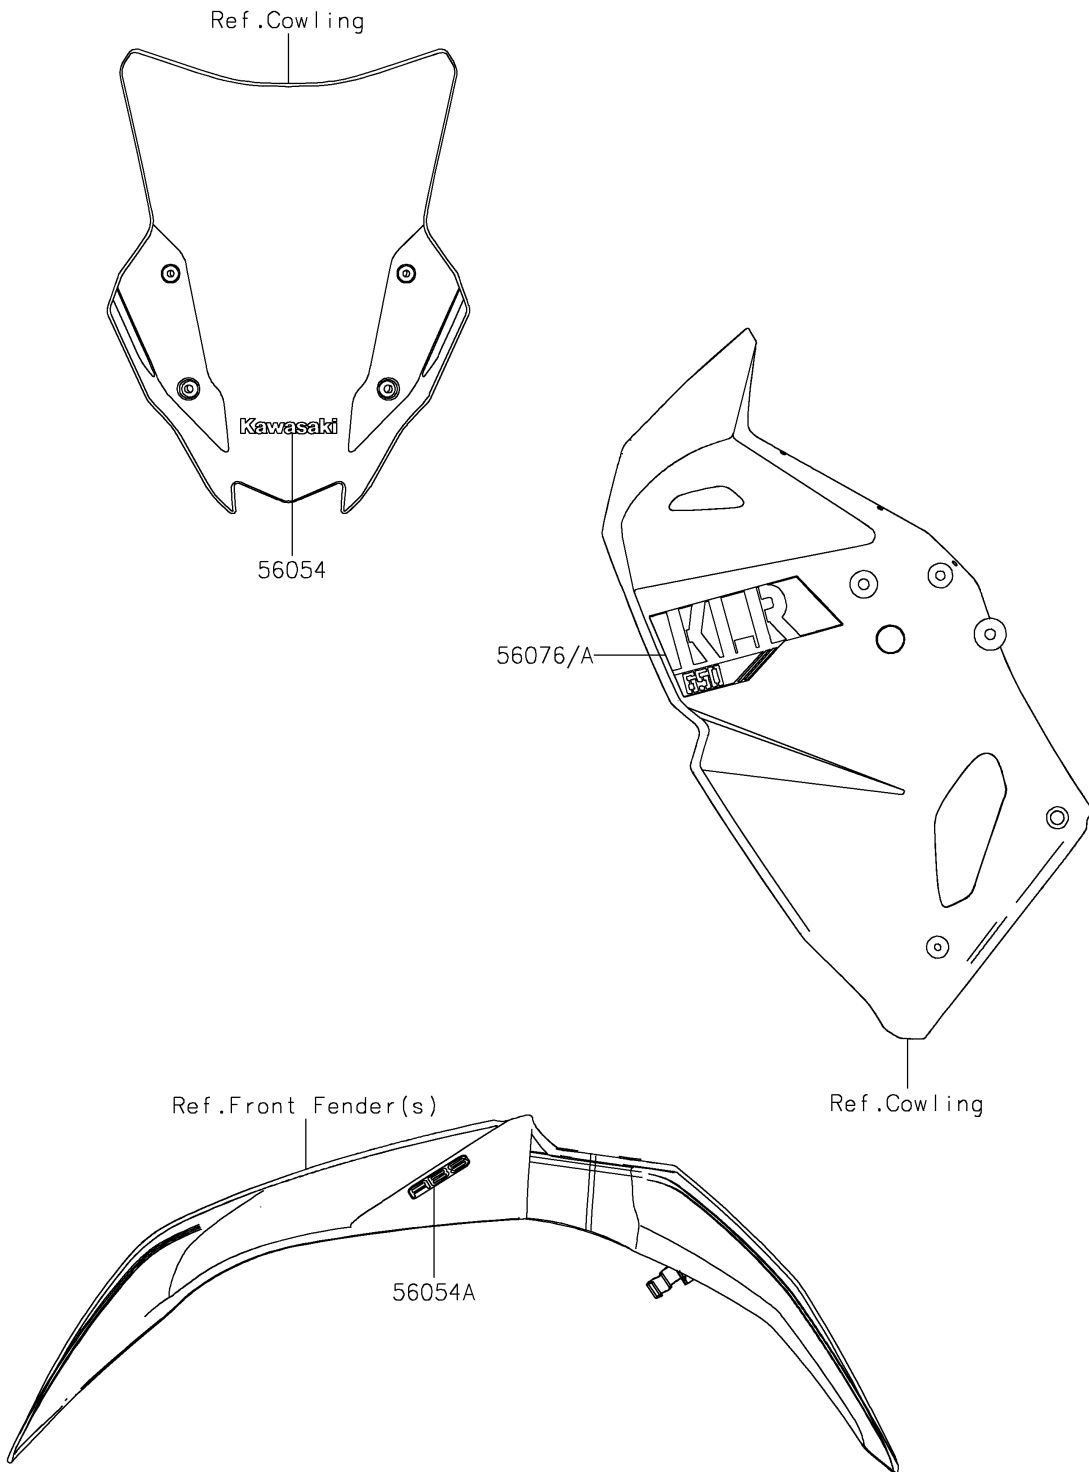

2024 KLR® 650 PARTS DIAGRAM

Decals(Yellow)(FPFNN/FPFNL)

F2861A

2024 KLR® 650 PARTS LIST

Decals(Yellow)(FPFNN/FPFNL)

ITEM NAME	PART NUMBER	QUANTITY
MARK,WINDSHIELD,KAWASAKI (Ref # 56054)	56054-2177	1
MARK,FR FENDER,ABS (Ref # 56054A)	56054-2917	2
PATTERN,SHROUD,LH (Ref # 56076)	56076-7384	1
PATTERN,SHROUD,RH (Ref # 56076A)	56076-7385	1