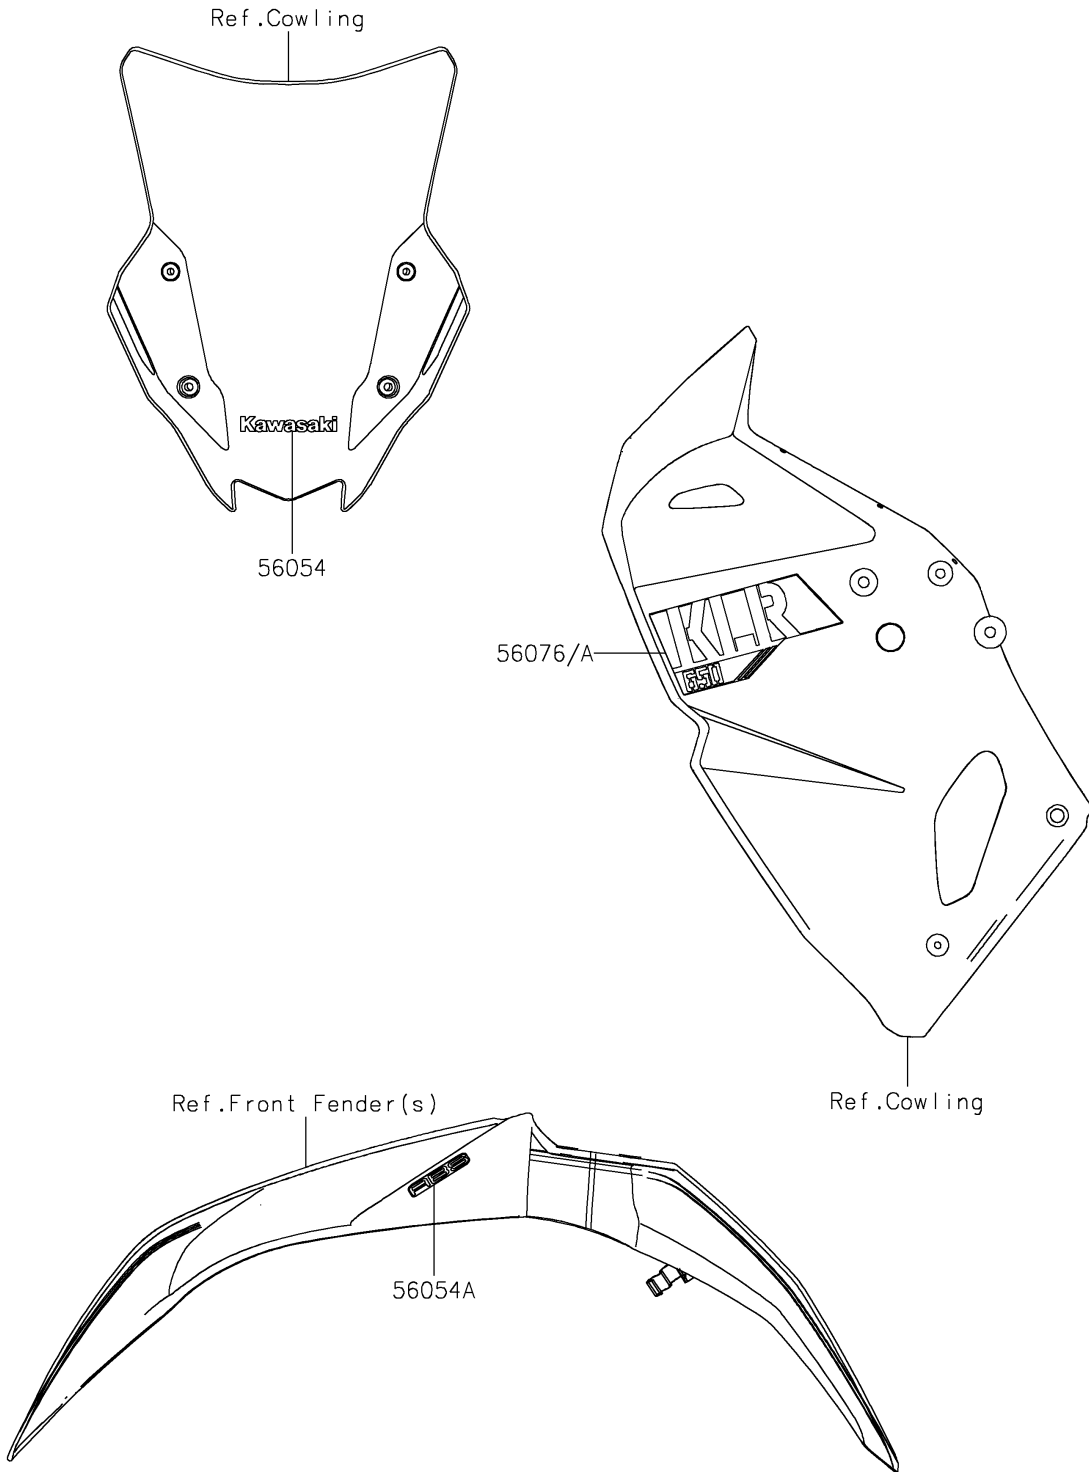

2024 KLR® 650 PARTS DIAGRAM

Decals(Gray)(FPFNN/FPFNL)

F2861B

2024 KLR® 650 PARTS LIST

Decals(Gray)(FPFNN/FPFNL)

ITEM NAME	PART NUMBER	QUANTITY
MARK,WINDSHIELD,KAWASAKI (Ref # 56054)	56054-2177	1
MARK,FR FENDER,ABS (Ref # 56054A)	56054-2917	2
PATTERN,SHROUD,LH (Ref # 56076)	56076-7382	1
PATTERN,SHROUD,RH (Ref # 56076A)	56076-7383	1