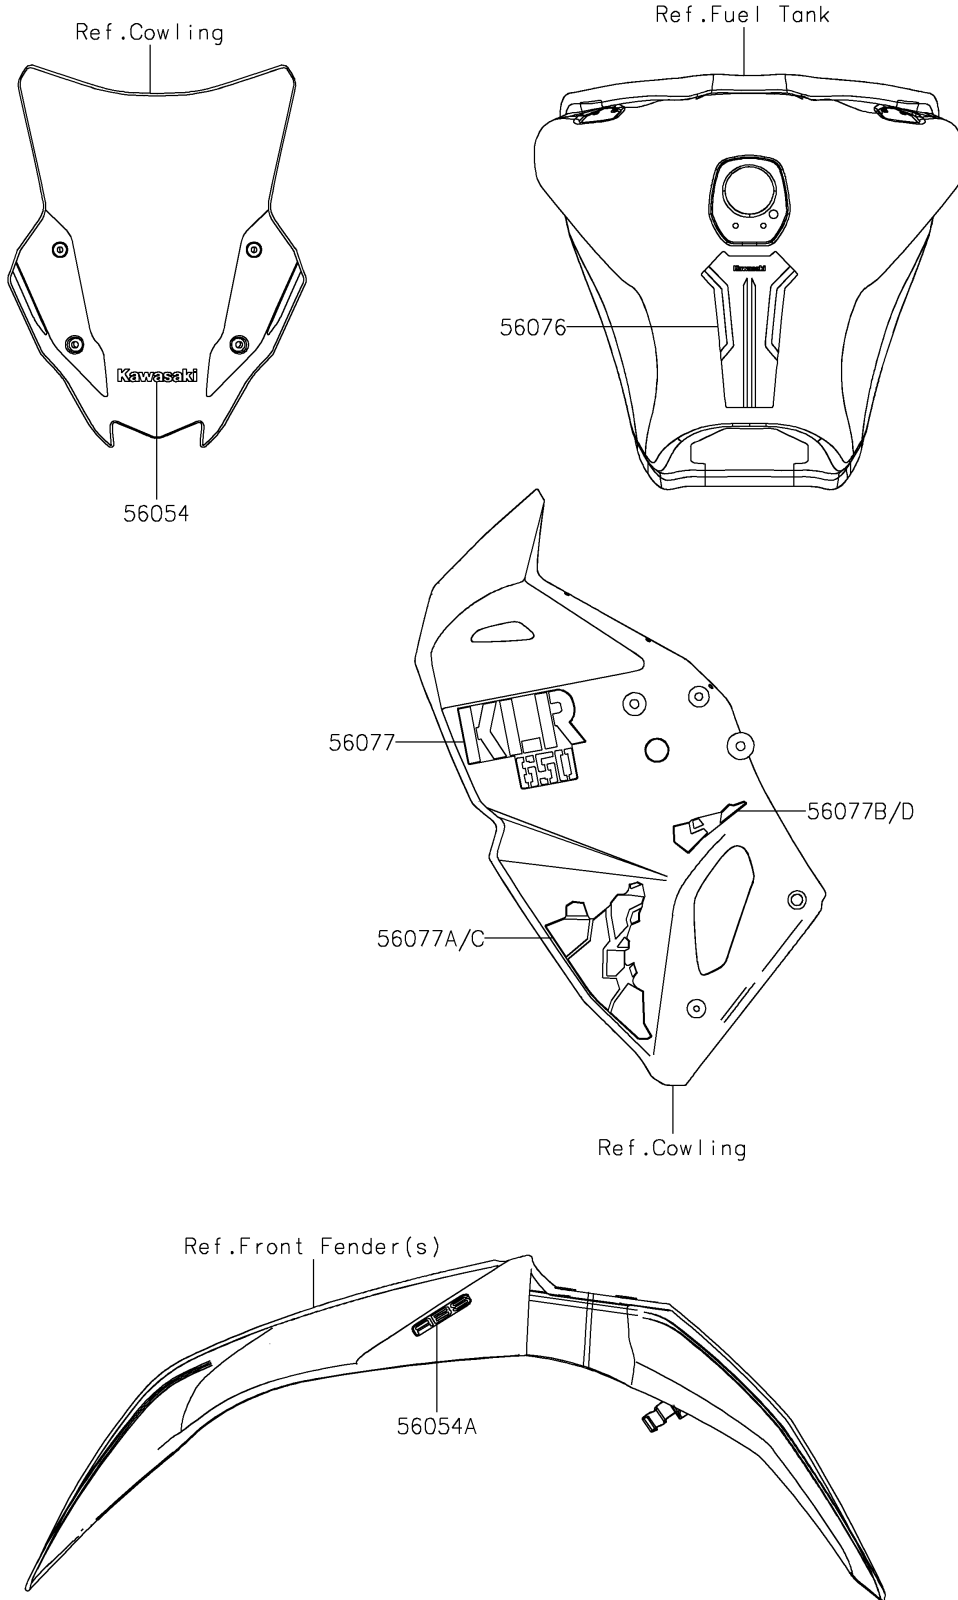

2024 KLR[®] 650 PARTS DIAGRAM

Decals(White)(FRFNN-FSFNL)

F2861D

2024 KLR® 650 PARTS LIST

Decals(White)(FRFNN-FSFNL)

ITEM NAME	PART NUMBER	QUANTITY
MARK,WINDSHIELD,KAWASAKI (Ref # 56054)	56054-2177	1
MARK,FR FENDER,ABS (Ref # 56054A)	56054-4027	2
PATTERN,FUEL TANK (Ref # 56076)	56076-2404	1
PATTERN,SHROUD,UPP (Ref # 56077)	56077-0682	2
PATTERN,SHROUD,LWR,FR,LH (Ref # 56077A)	56077-0683	1
PATTERN,SHROUD,LWR,RR,LH (Ref # 56077B)	56077-0684	1
PATTERN,SHROUD,LWR,FR,RH (Ref # 56077C)	56077-0686	1
PATTERN,SHROUD,LWR,RR,RH (Ref # 56077D)	56077-0687	1