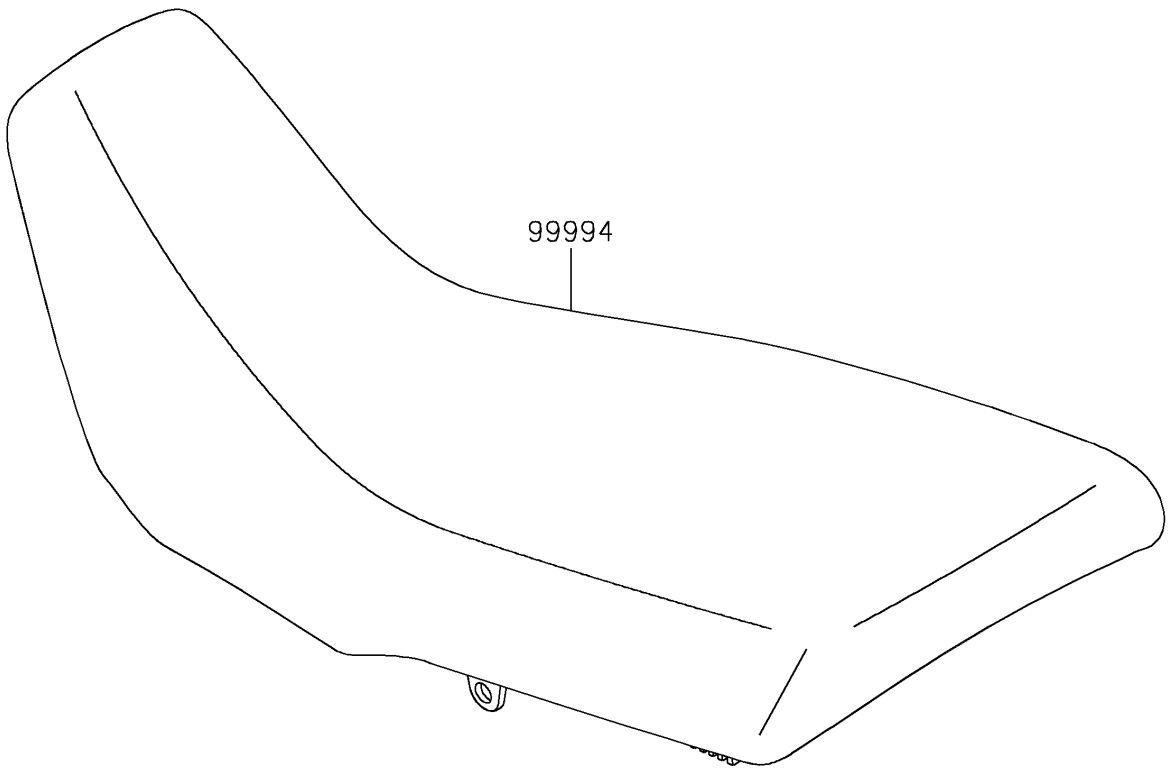

2025 KLR650 PARTS DIAGRAM

Accessory(Seat)

F2910E

2025 KLR650 PARTS LIST

Accessory(Seat)

ITEM NAME	PART NUMBER	QUANTITY
LOW SEAT,BLACK+SIL (Ref # 99994)	99994-1503-64U	1