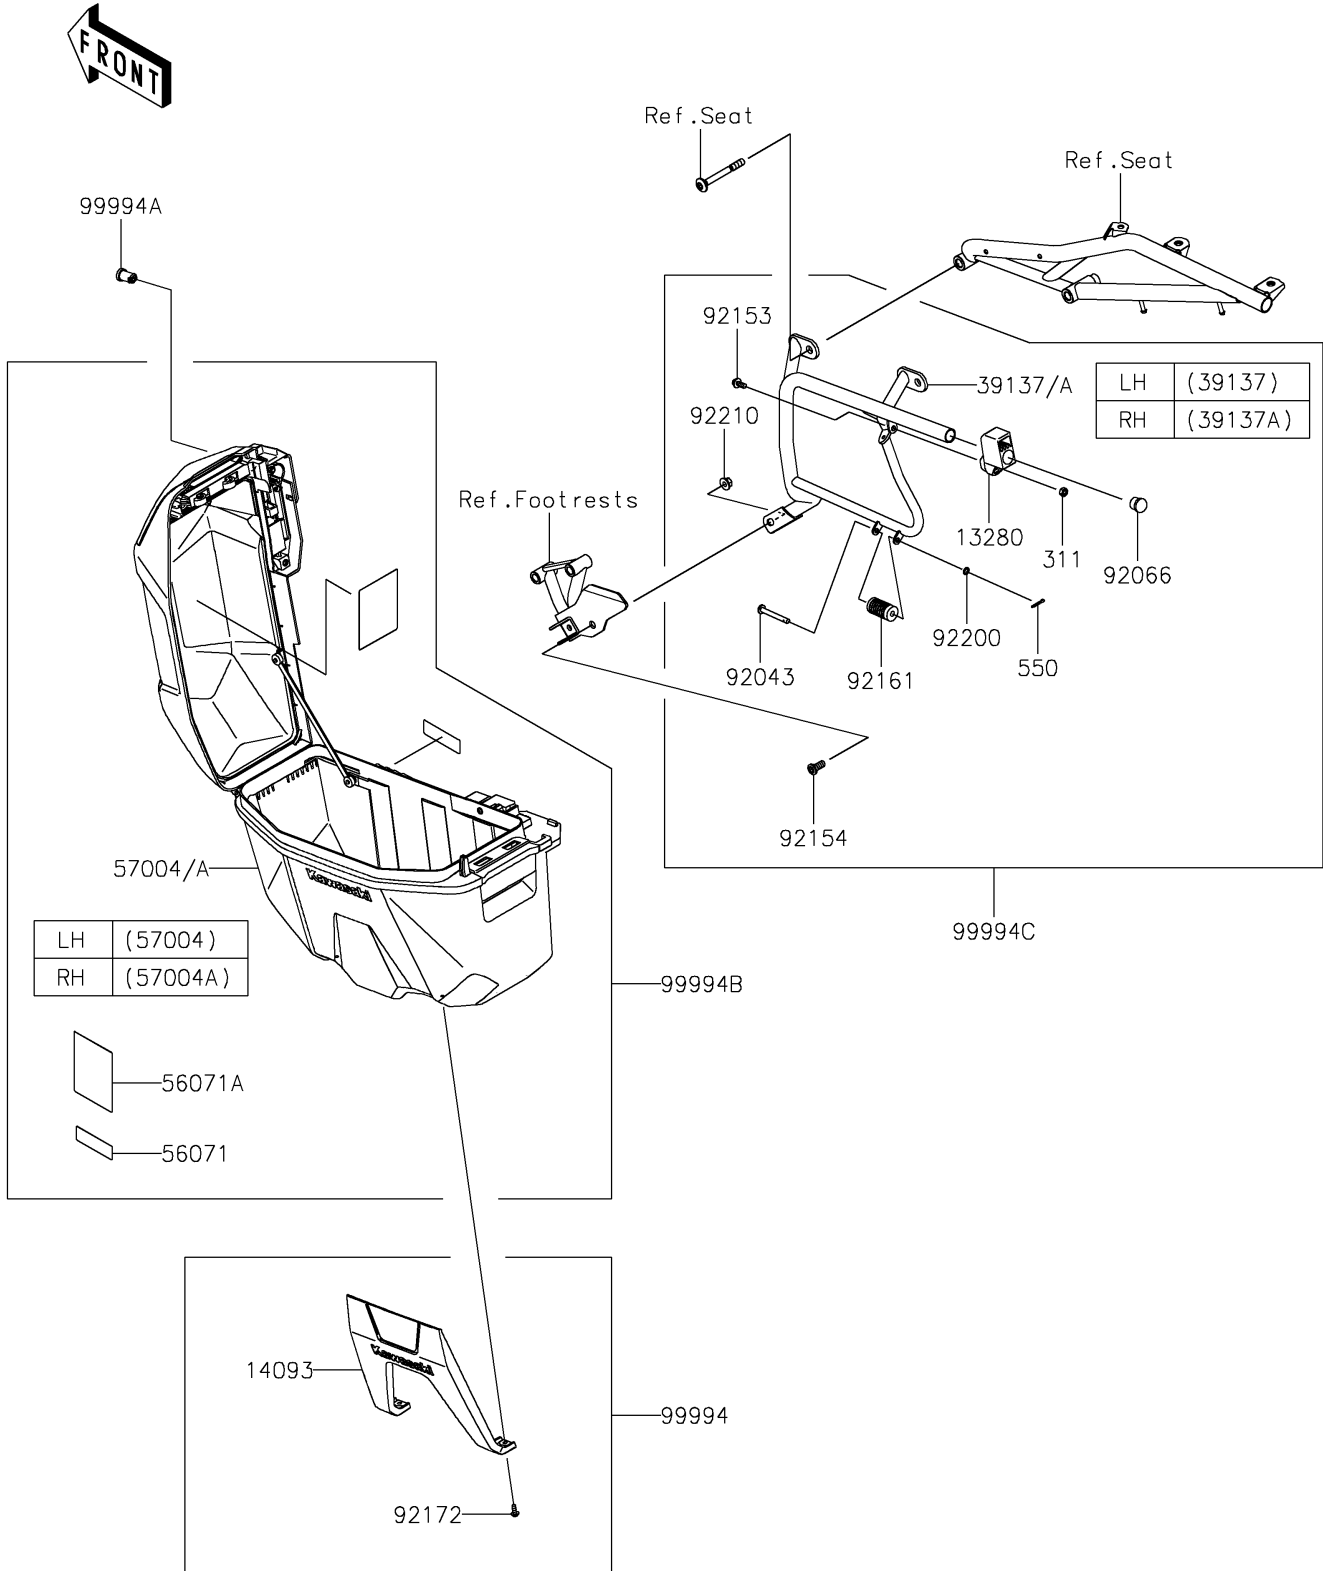

2023 KLR® 650 PARTS DIAGRAM

Accessory(Pannier Case)

F2910F

2023 KLR® 650 PARTS LIST

Accessory(Pannier Case)

| ITEM NAME | PART NUMBER | QUANTITY |
|--|---------------|----------|
| HOLDER,PANNIER (Ref # 13280) | 13280-1314 | 2 |
| COVER,PANNIER,M.P.SILVER (Ref # 14093) | 14093-1068-GU | 2 |
| STAY-COMP,LH (Ref # 39137) | 39137-0738 | 1 |
| STAY-COMP,RH (Ref # 39137A) | 39137-0739 | 1 |
| LABEL-WARNING,PICTOGRAM (Ref # 56071) | 56071-0457 | 2 |
| LABEL-WARNING,PICTOGRAM (Ref # 56071A) | 56071-1042 | 2 |
| BAG-ASSY,PANNIER,LH (Ref # 57004) | 57004-0023 | 1 |
| BAG-ASSY,PANNIER,RH (Ref # 57004A) | 57004-0024 | 1 |
| PIN,6X44.5 (Ref # 92043) | 92043-1110 | 2 |
| PLUG (Ref # 92066) | 92066-1484 | 2 |
| BOLT,FLANGED,6X14 (Ref # 92153) | 92153-1571 | 2 |
| BOLT,SOCKET8X20 (Ref # 92154) | 92154-1711 | 2 |
| DAMPER (Ref # 92161) | 92161-2401 | 2 |
| SCREW,SOCKET,5X14 (Ref # 92172) | 92172-0823 | 4 |
| WASHER,6.2X10X1 (Ref # 92200) | 92200-1465 | 2 |
| NUT,FLANGED,8MM (Ref # 92210) | 92210-0304 | 2 |
| PANEL-SIDECASES,M.P.SILVER (Ref # 99994) | 99994-1491-GU | 1 |
| ROTOR(2PC) (Ref # 99994A) | 99994-1566 | 1 |
| SIDECASES (Ref # 99994B) | 99994-1866 | 1 |
| FITTING-SIDECASES (Ref # 99994C) | 99994-1942 | 1 |
| NUT-HEX,6MM (Ref # 311) | 311BA0600 | 2 |
| PIN-COTTER,2.0X15 (Ref # 550) | 550AA2015 | 2 |