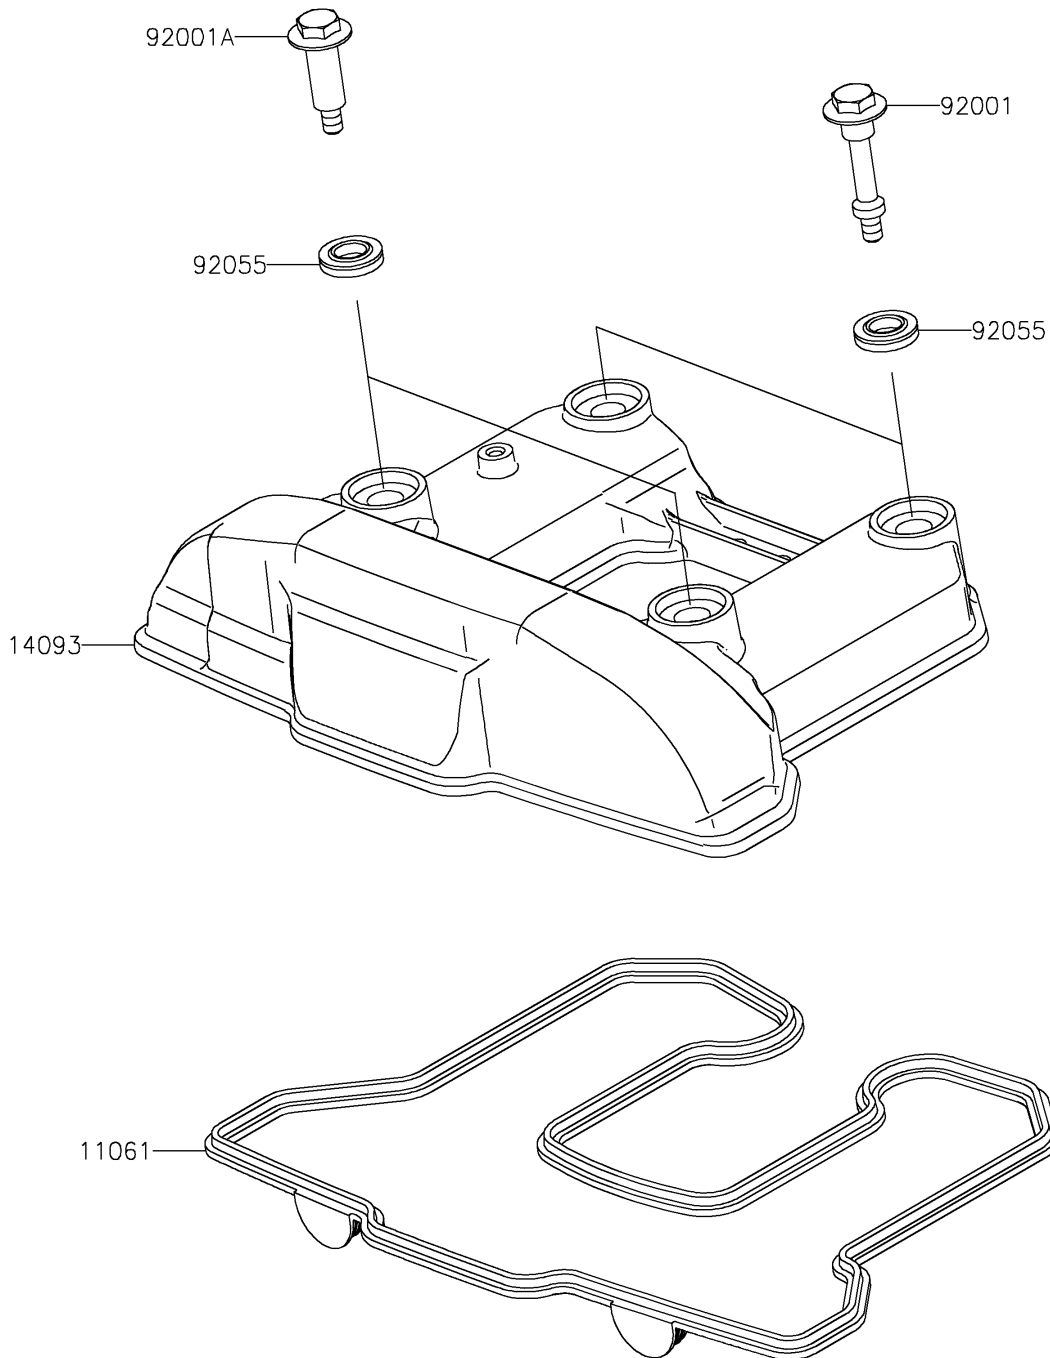

# 2023 KLR® 650 PARTS DIAGRAM

Cylinder Head Cover

E1112

## 2023 KLR® 650 PARTS LIST

### Cylinder Head Cover

ITEM NAME	PART NUMBER	QUANTITY
GASKET,HEAD COVER (Ref # 11061)	11061-1390	1
COVER,HEAD (Ref # 14093)	14093-0059	1
BOLT,L=46.5 (Ref # 92001)	92001-1853	2
BOLT,L=34.5 (Ref # 92001A)	92001-1854	2
RING-O (Ref # 92055)	92055-0143	4