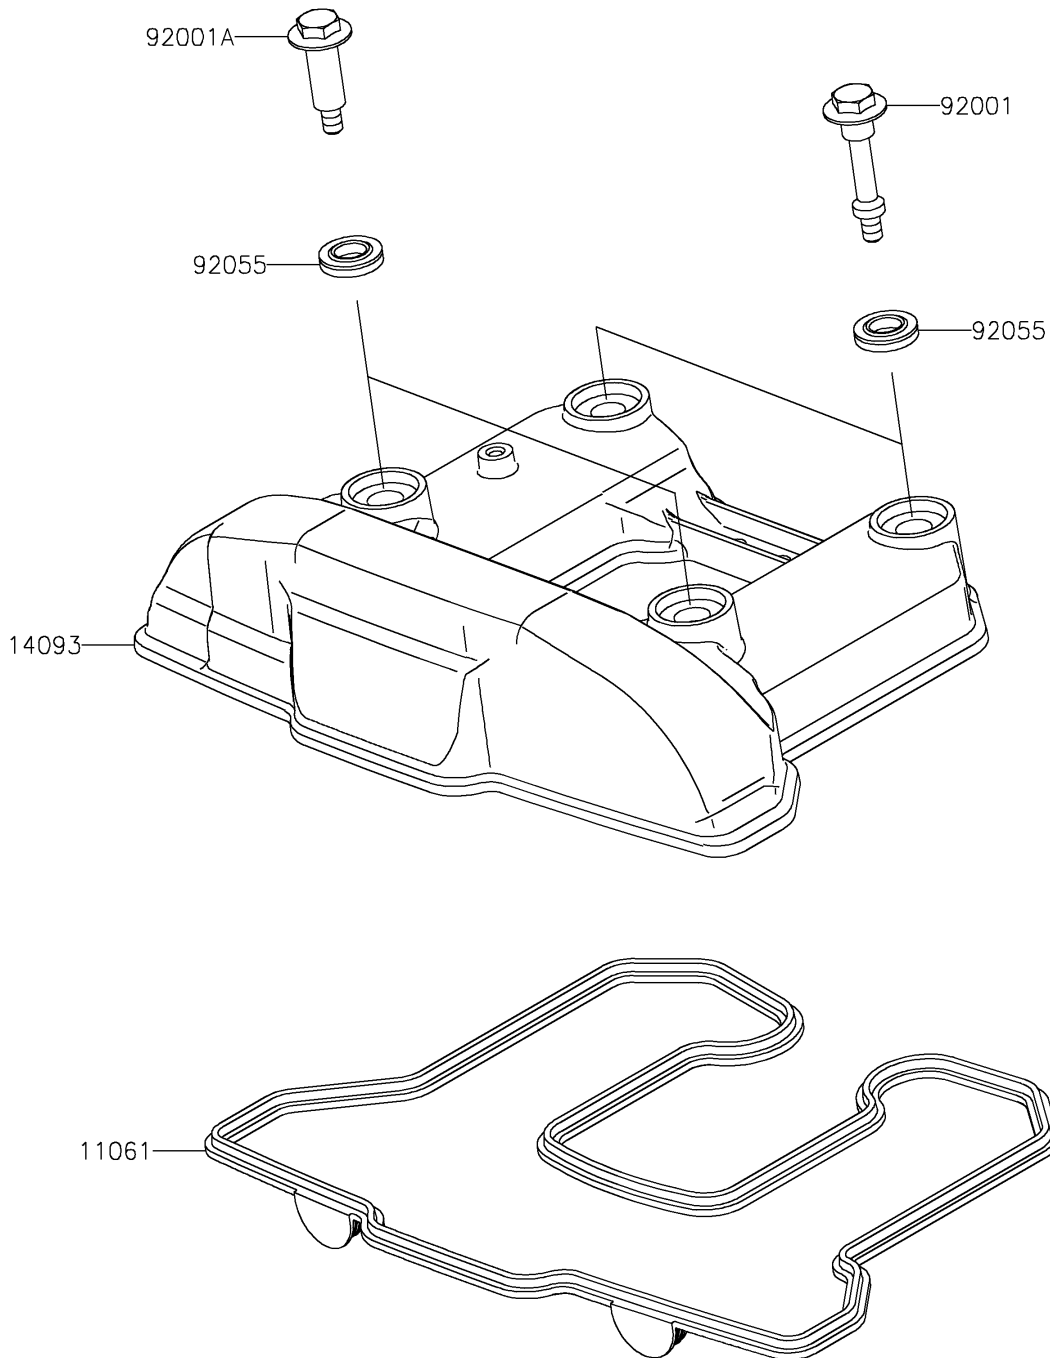

2024 KLR650 PARTS DIAGRAM

Cylinder Head Cover

E1112

2024 KLR650 PARTS LIST

Cylinder Head Cover

ITEM NAME	PART NUMBER	QUANTITY
GASKET,HEAD COVER (Ref # 11061)	11061-1390	1
COVER,HEAD (Ref # 14093)	14093-0059	1
BOLT,L=46.5 (Ref # 92001)	92001-1853	2
BOLT,L=34.5 (Ref # 92001A)	92001-1854	2
RING-O (Ref # 92055)	92055-0143	4