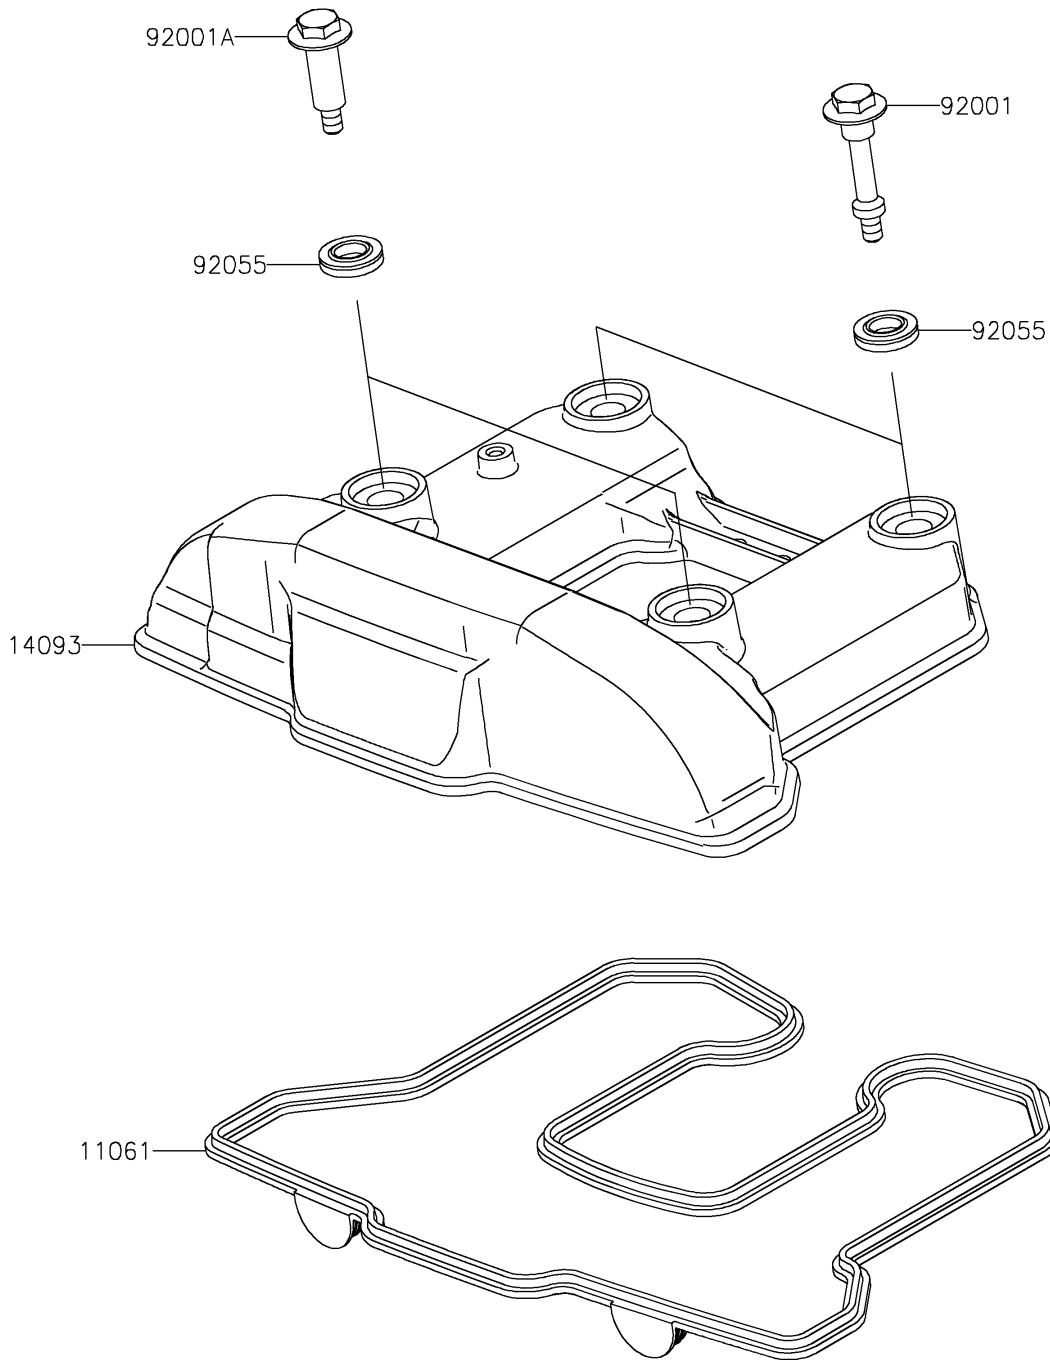

2023 KLR® 650 PARTS DIAGRAM

Cylinder Head Cover

E1112

2023 KLR® 650 PARTS LIST

Cylinder Head Cover

ITEM NAME	PART NUMBER	QUANTITY
GASKET,HEAD COVER (Ref # 11061)	11061-1390	1
COVER,HEAD (Ref # 14093)	14093-0059	1
BOLT,L=46.5 (Ref # 92001)	92001-1853	2
BOLT,L=34.5 (Ref # 92001A)	92001-1854	2
RING-O (Ref # 92055)	92055-0143	4