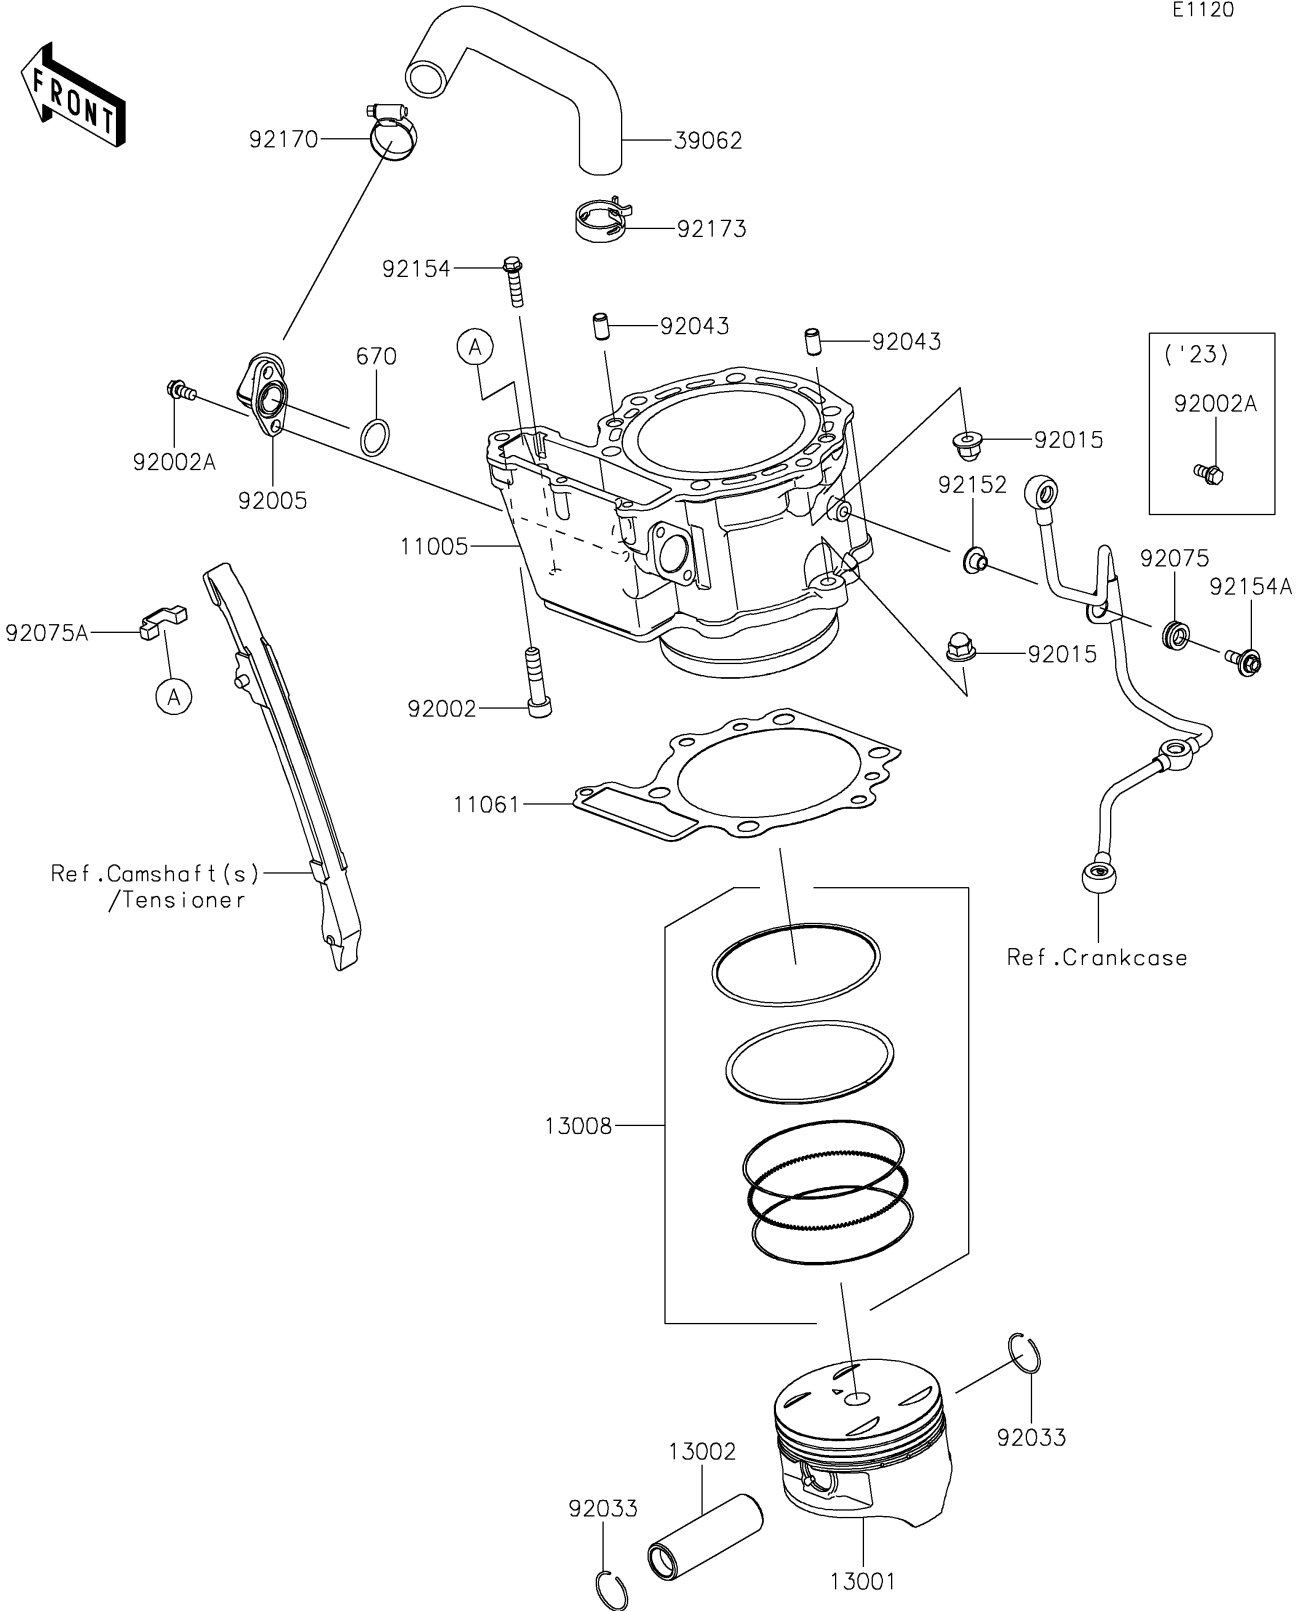

2023 KLR® 650 PARTS DIAGRAM

Cylinder/Piston(s)

E1120

2023 KLR® 650 PARTS LIST

Cylinder/Piston(s)

ITEM NAME	PART NUMBER	QUANTITY
CYLINDER-ENGINE (Ref # 11005)	11005-0736	1
GASKET,CYLINDER BASE (Ref # 11061)	11061-0428	1
PISTON-ENGINE (Ref # 13001)	13001-0723	1
PIN-PISTON (Ref # 13002)	13002-0707	1
RING-SET-PISTON (Ref # 13008)	13008-0595	1
HOSE-COOLING,W/P-CYLINDER (Ref # 39062)	39062-0150	1
BOLT,SOCKET,8X35 (Ref # 92002)	92002-1409	1
BOLT,6X12 (Ref # 92002A)	92002-1569	3
FITTING (Ref # 92005)	92005-0784	1
NUT,CAP,8MM (Ref # 92015)	92015-1982	4
RING-SNAP (Ref # 92033)	92033-1226	2
PIN,6.2X8X14 (Ref # 92043)	92043-1263	2
DAMPER (Ref # 92075A)	92075-1968	1
BOLT,FLANGED,6X25 (Ref # 92154)	92154-1212	1
CLAMP,COOLING HOSE (Ref # 92170)	92170-1033	1
CLAMP (Ref # 92173)	92173-2459	1
O RING,18MM (Ref # 670)	670B2018	1