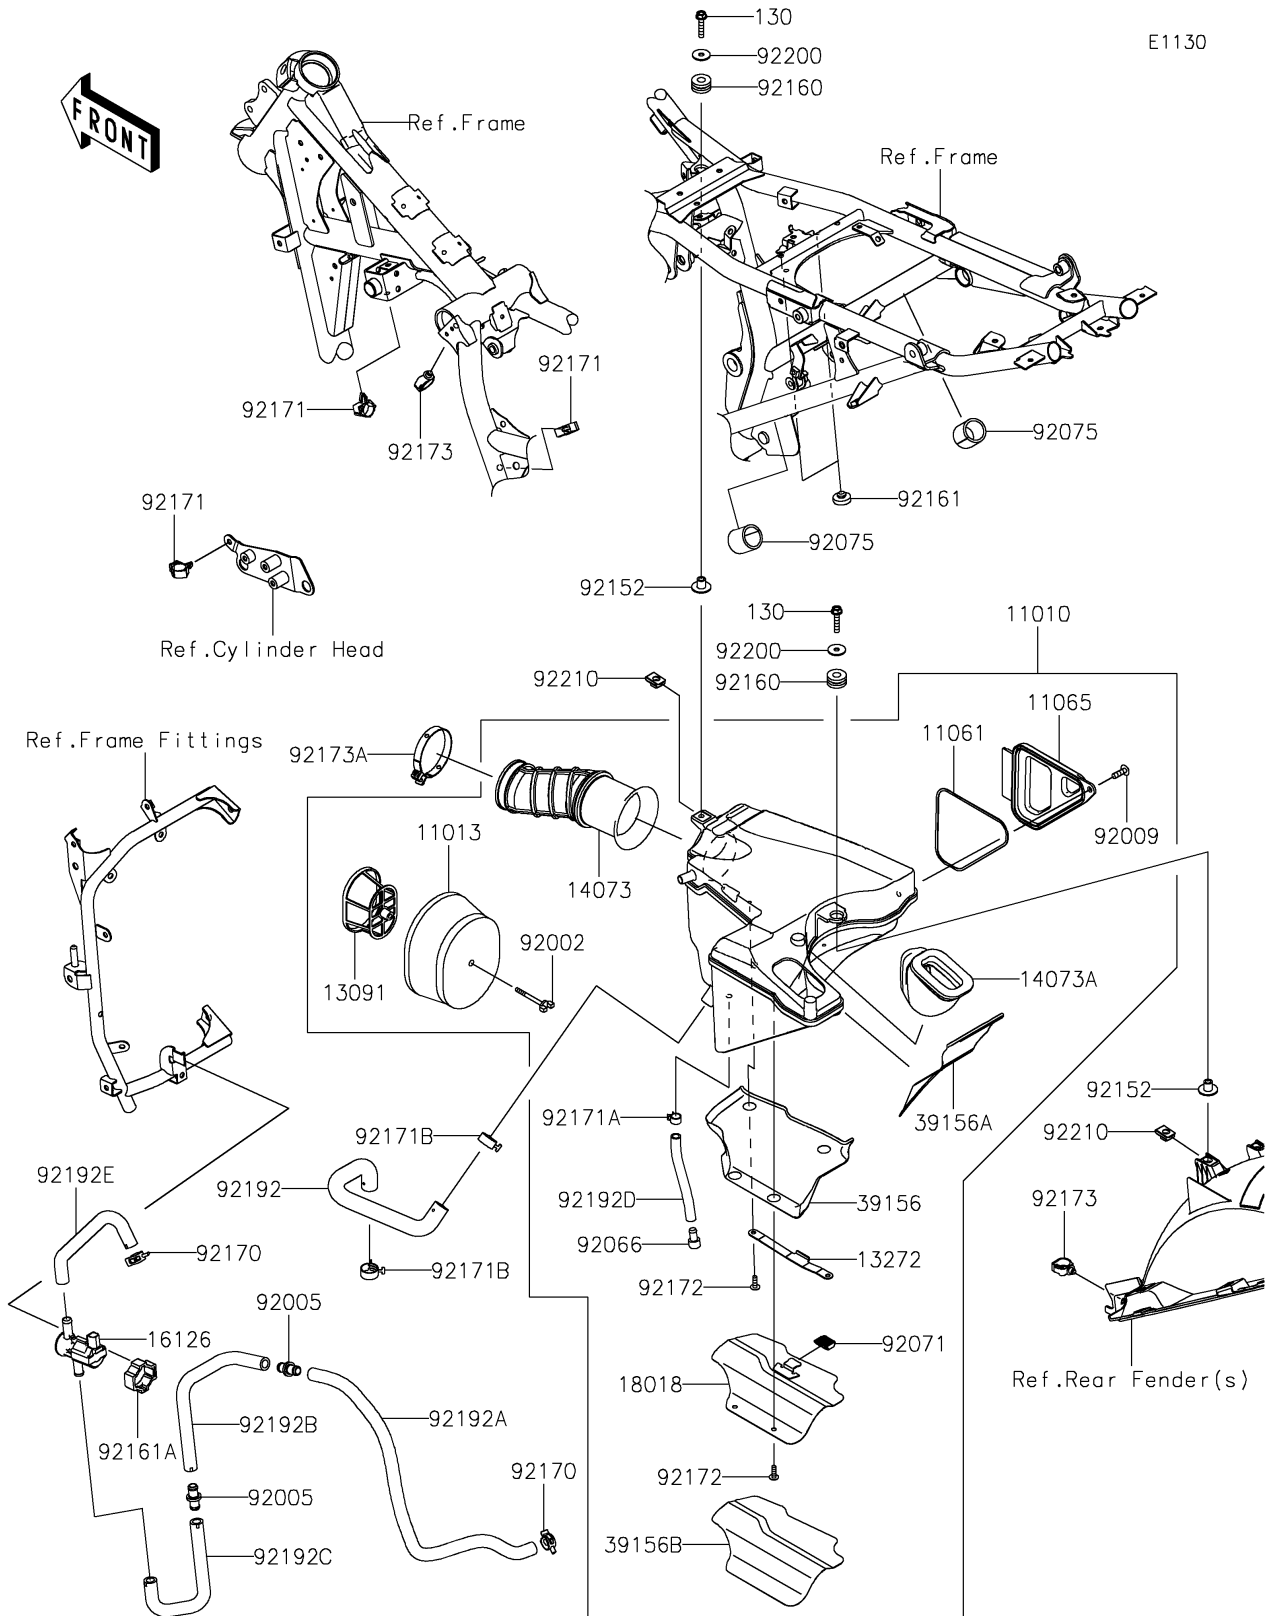

2024 KLR® 650 PARTS DIAGRAM

Air Cleaner

2024 KLR® 650 PARTS LIST

Air Cleaner

ITEM NAME	PART NUMBER	QUANTITY
FILTER-ASSY-AIR (Ref # 11010)	11010-1805	1
ELEMENT-AIR FILTER (Ref # 11013)	11013-1152	1
GASKET (Ref # 11061)	11061-1393	1
CAP (Ref # 11065)	11065-1373	1
HOLDER (Ref # 13091)	13091-1473	1
PLATE (Ref # 13272)	13272-3875	1
DUCT (Ref # 14073)	14073-0993	1
DUCT (Ref # 14073A)	14073-0994	1
VALVE,AIR SWITCHING (Ref # 16126)	16126-0033	1
PLATE-HEAT GUARD (Ref # 18018)	18018-0641	1
PAD (Ref # 39156)	39156-2760	1
PAD (Ref # 39156A)	39156-2761	1
PAD (Ref # 39156B)	39156-2793	1
BOLT (Ref # 92002)	92002-1904	1
FITTING (Ref # 92005)	92005-1379	2
SCREW (Ref # 92009)	92009-1460	1
PLUG,DRAIN,8.5X15 (Ref # 92066)	92066-0127	1
GROMMET (Ref # 92071)	92071-0786	1
DAMPER,25X31X30 (Ref # 92075)	92075-1906	2
COLLAR,6.5X10.5X13.1 (Ref # 92152)	92152-0547	2
DAMPER (Ref # 92160)	92160-1162	2
DAMPER (Ref # 92161)	92161-0336	2
DAMPER,ASWV (Ref # 92161A)	92161-0499	1
CLAMP (Ref # 92170)	92170-1118	2
CLAMP,BRAKE HOSE (Ref # 92171)	92171-0316	3
CLAMP,12MM (Ref # 92171A)	92171-1870	1
CLAMP (Ref # 92171B)	92171-1890	2
SCREW,TAPPING,5X16 (Ref # 92172)	92172-0280	4
CLAMP,HOLDER CLIP (Ref # 92173)	92173-0868	2

2024 KLR® 650 PARTS LIST

Air Cleaner

ITEM NAME	PART NUMBER	QUANTITY
CLAMP,62MM (Ref # 92173A)	92173-0922	1
TUBE,BREATHER (Ref # 92192)	92192-2463	1
TUBE,FITTING-A/C (Ref # 92192A)	92192-2464	1
TUBE,FITTING-FITTING (Ref # 92192B)	92192-2465	1
TUBE,ASWV-FITTING (Ref # 92192C)	92192-2466	1
TUBE (Ref # 92192D)	92192-2493	1
TUBE,ASWV-REED VALVE (Ref # 92192E)	92192-2500	1
WASHER,6.5X22X1.6 (Ref # 92200)	92200-1087	2
NUT,6MM (Ref # 92210)	92210-0474	2
BOLT-FLANGED,6X30 (Ref # 130)	130BB0630	2