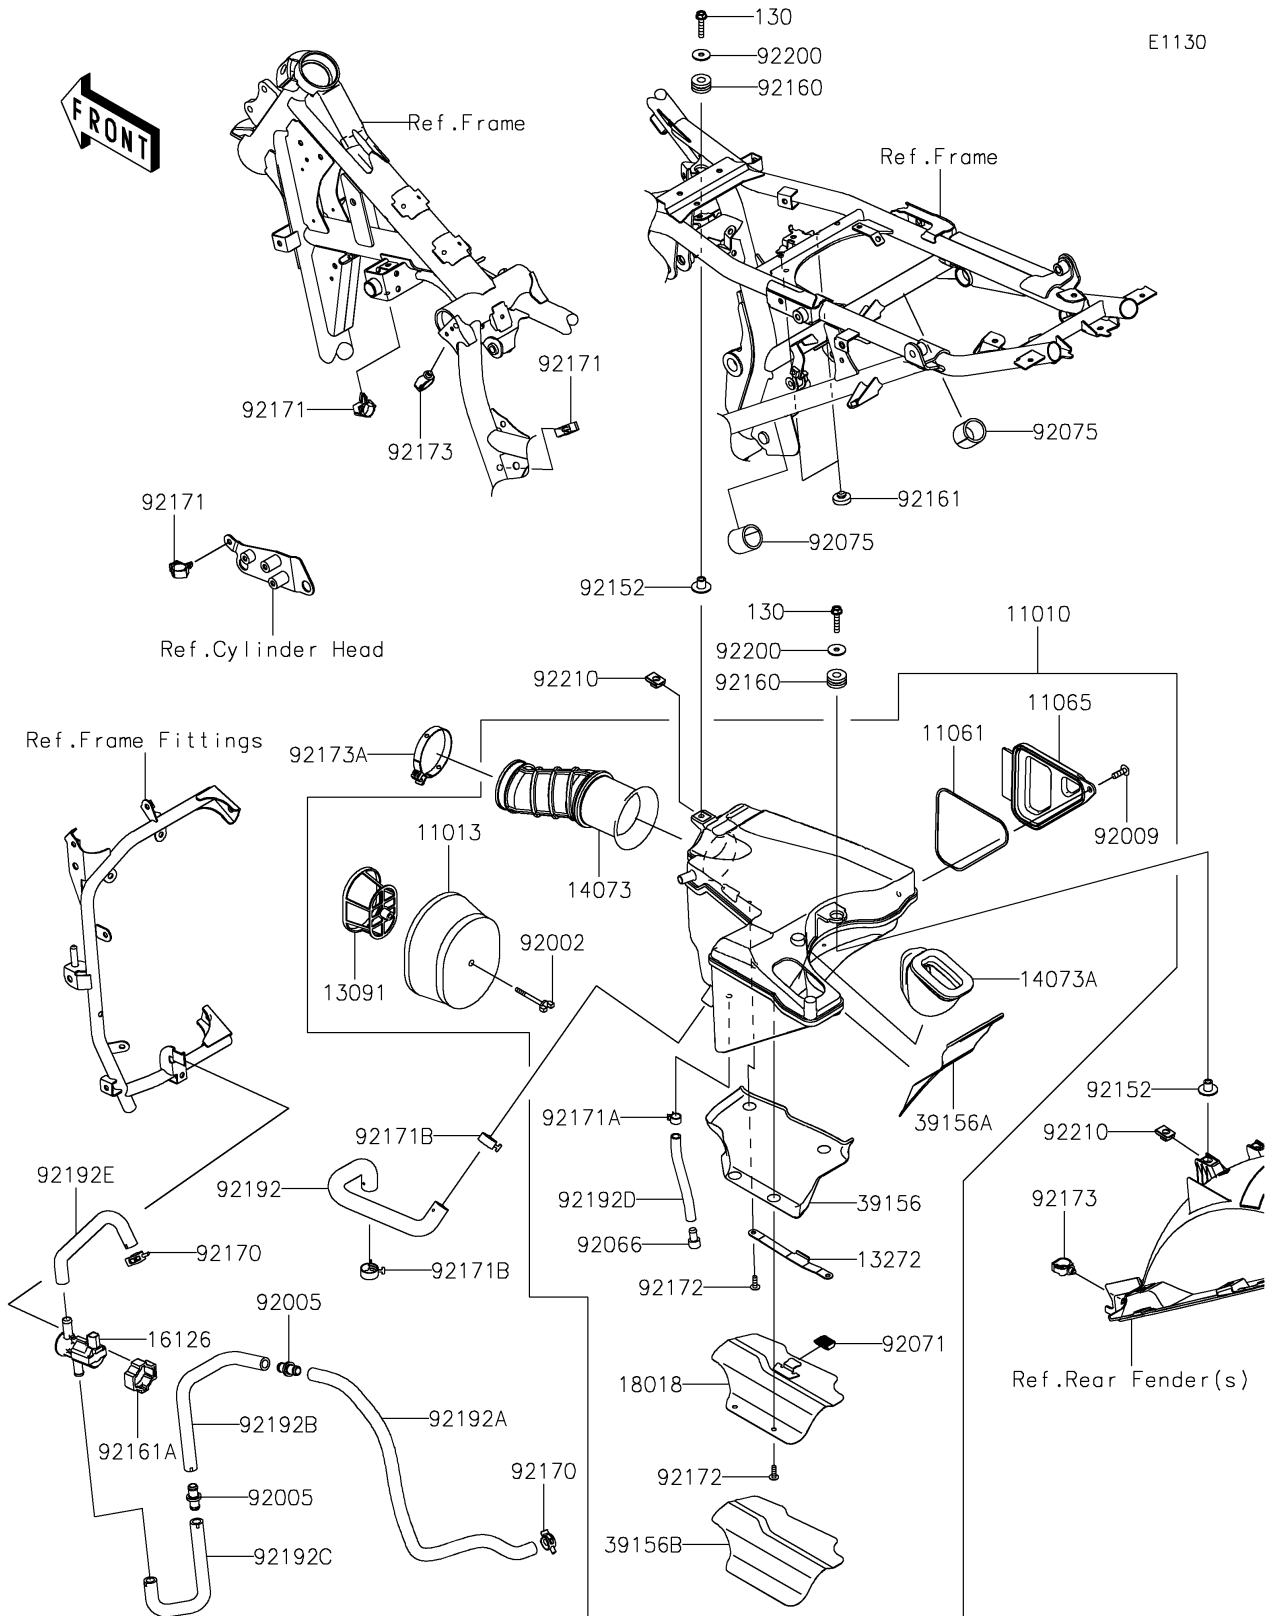

2024 KLR650 PARTS DIAGRAM

Air Cleaner

2024 KLR650 PARTS LIST

Air Cleaner

ITEM NAME	PART NUMBER	QUANTITY
FILTER-ASSY-AIR (Ref # 11010)	11010-1805	1
ELEMENT-AIR FILTER (Ref # 11013)	11013-1152	1
GASKET (Ref # 11061)	11061-1393	1
CAP (Ref # 11065)	11065-1373	1
HOLDER (Ref # 13091)	13091-1473	1
PLATE (Ref # 13272)	13272-3875	1
DUCT (Ref # 14073)	14073-0993	1
DUCT (Ref # 14073A)	14073-0994	1
VALVE,AIR SWITCHING (Ref # 16126)	16126-0033	1
PLATE-HEAT GUARD (Ref # 18018)	18018-0641	1
PAD (Ref # 39156)	39156-2760	1
PAD (Ref # 39156A)	39156-2761	1
PAD (Ref # 39156B)	39156-2793	1
BOLT (Ref # 92002)	92002-1904	1
FITTING (Ref # 92005)	92005-1379	2
SCREW (Ref # 92009)	92009-1460	1
PLUG,DRAIN,8.5X15 (Ref # 92066)	92066-0127	1
GROMMET (Ref # 92071)	92071-0786	1
DAMPER,25X31X30 (Ref # 92075)	92075-1906	2
COLLAR,6.5X10.5X13.1 (Ref # 92152)	92152-0547	2
DAMPER (Ref # 92160)	92160-1162	2
DAMPER (Ref # 92161)	92161-0336	2
DAMPER,ASWV (Ref # 92161A)	92161-0499	1
CLAMP (Ref # 92170)	92170-1118	2
CLAMP,BRAKE HOSE (Ref # 92171)	92171-0316	3
CLAMP,12MM (Ref # 92171A)	92171-1870	1
CLAMP (Ref # 92171B)	92171-1890	2
SCREW,TAPPING,5X16 (Ref # 92172)	92172-0280	4
CLAMP,HOLDER CLIP (Ref # 92173)	92173-0868	2

2024 KLR650 PARTS LIST

Air Cleaner

ITEM NAME	PART NUMBER	QUANTITY
CLAMP,62MM (Ref # 92173A)	92173-0922	1
TUBE,BREATHER (Ref # 92192)	92192-2463	1
TUBE,FITTING-A/C (Ref # 92192A)	92192-2464	1
TUBE,FITTING-FITTING (Ref # 92192B)	92192-2465	1
TUBE,ASWV-FITTING (Ref # 92192C)	92192-2466	1
TUBE (Ref # 92192D)	92192-2493	1
TUBE,ASWV-REED VALVE (Ref # 92192E)	92192-2500	1
WASHER,6.5X22X1.6 (Ref # 92200)	92200-1087	2
NUT,6MM (Ref # 92210)	92210-0474	2
BOLT-FLANGED,6X30 (Ref # 130)	130BB0630	2