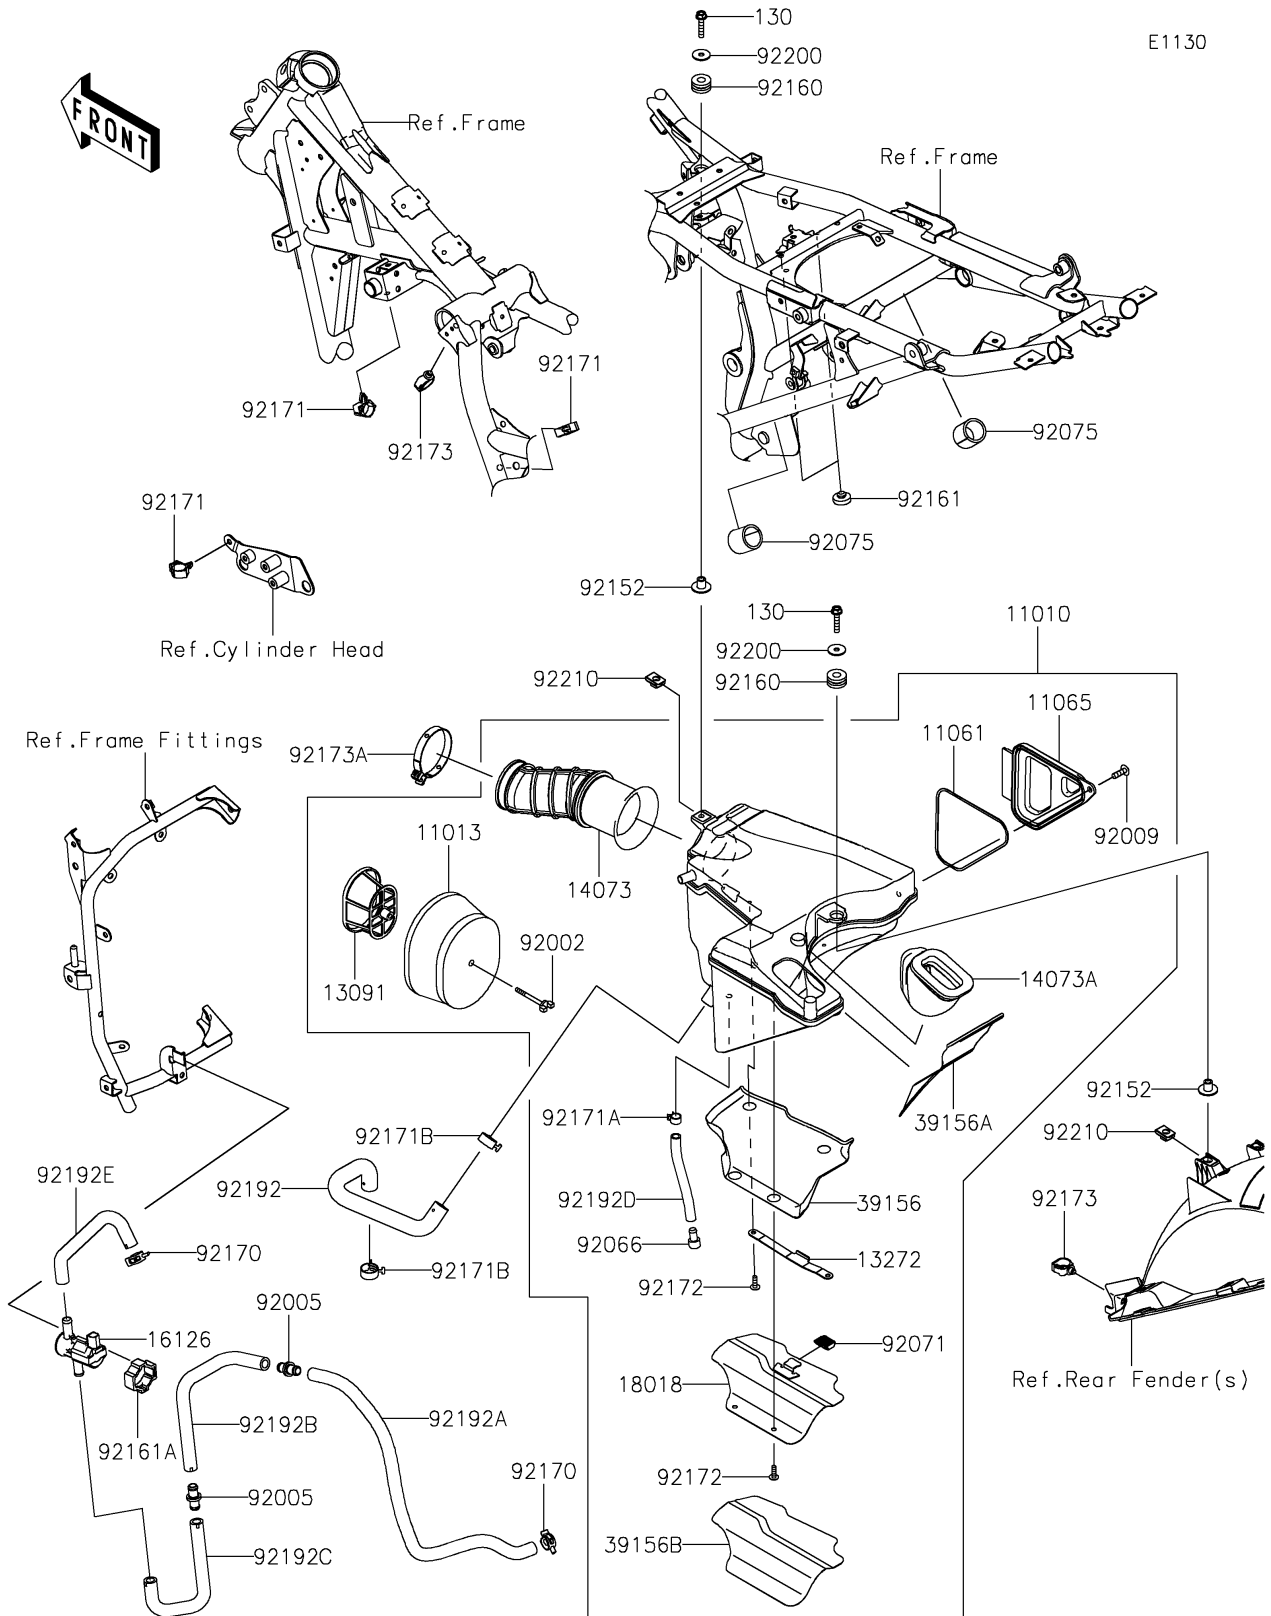

2023 KLR® 650 PARTS DIAGRAM

Air Cleaner

2023 KLR® 650 PARTS LIST

Air Cleaner

ITEM NAME	PART NUMBER	QUANTITY
FILTER-ASSY-AIR (Ref # 11010)	11010-1805	1
ELEMENT-AIR FILTER (Ref # 11013)	11013-1152	1
GASKET (Ref # 11061)	11061-1393	1
CAP (Ref # 11065)	11065-1373	1
HOLDER (Ref # 13091)	13091-1473	1
PLATE (Ref # 13272)	13272-3875	1
DUCT (Ref # 14073)	14073-0993	1
DUCT (Ref # 14073A)	14073-0994	1
VALVE,AIR SWITCHING (Ref # 16126)	16126-0033	1
PLATE-HEAT GUARD (Ref # 18018)	18018-0641	1
PAD (Ref # 39156)	39156-2760	1
PAD (Ref # 39156A)	39156-2761	1
PAD (Ref # 39156B)	39156-2793	1
BOLT (Ref # 92002)	92002-1904	1
FITTING (Ref # 92005)	92005-1379	2
SCREW (Ref # 92009)	92009-1460	1
PLUG,DRAIN,8.5X15 (Ref # 92066)	92066-0127	1
GROMMET (Ref # 92071)	92071-0786	1
DAMPER,25X31X30 (Ref # 92075)	92075-1906	2
COLLAR,6.5X10.5X13.1 (Ref # 92152)	92152-0547	2
DAMPER (Ref # 92160)	92160-1162	2
DAMPER (Ref # 92161)	92161-0336	2
DAMPER,ASWV (Ref # 92161A)	92161-0499	1
CLAMP (Ref # 92170)	92170-1118	2
CLAMP,BRAKE HOSE (Ref # 92171)	92171-0316	3
CLAMP,12MM (Ref # 92171A)	92171-1870	1
CLAMP (Ref # 92171B)	92171-1890	2
SCREW,TAPPING,5X16 (Ref # 92172)	92172-0280	4
CLAMP,HOLDER CLIP (Ref # 92173)	92173-0868	2

2023 KLR® 650 PARTS LIST

Air Cleaner

ITEM NAME	PART NUMBER	QUANTITY
CLAMP,62MM (Ref # 92173A)	92173-0922	1
TUBE,BREATHER (Ref # 92192)	92192-2463	1
TUBE,FITTING-A/C (Ref # 92192A)	92192-2464	1
TUBE,FITTING-FITTING (Ref # 92192B)	92192-2465	1
TUBE,ASWV-FITTING (Ref # 92192C)	92192-2466	1
TUBE (Ref # 92192D)	92192-2493	1
TUBE,ASWV-REED VALVE (Ref # 92192E)	92192-2500	1
WASHER,6.5X22X1.6 (Ref # 92200)	92200-1087	2
NUT,6MM (Ref # 92210)	92210-0474	2
BOLT-FLANGED,6X30 (Ref # 130)	130BB0630	2