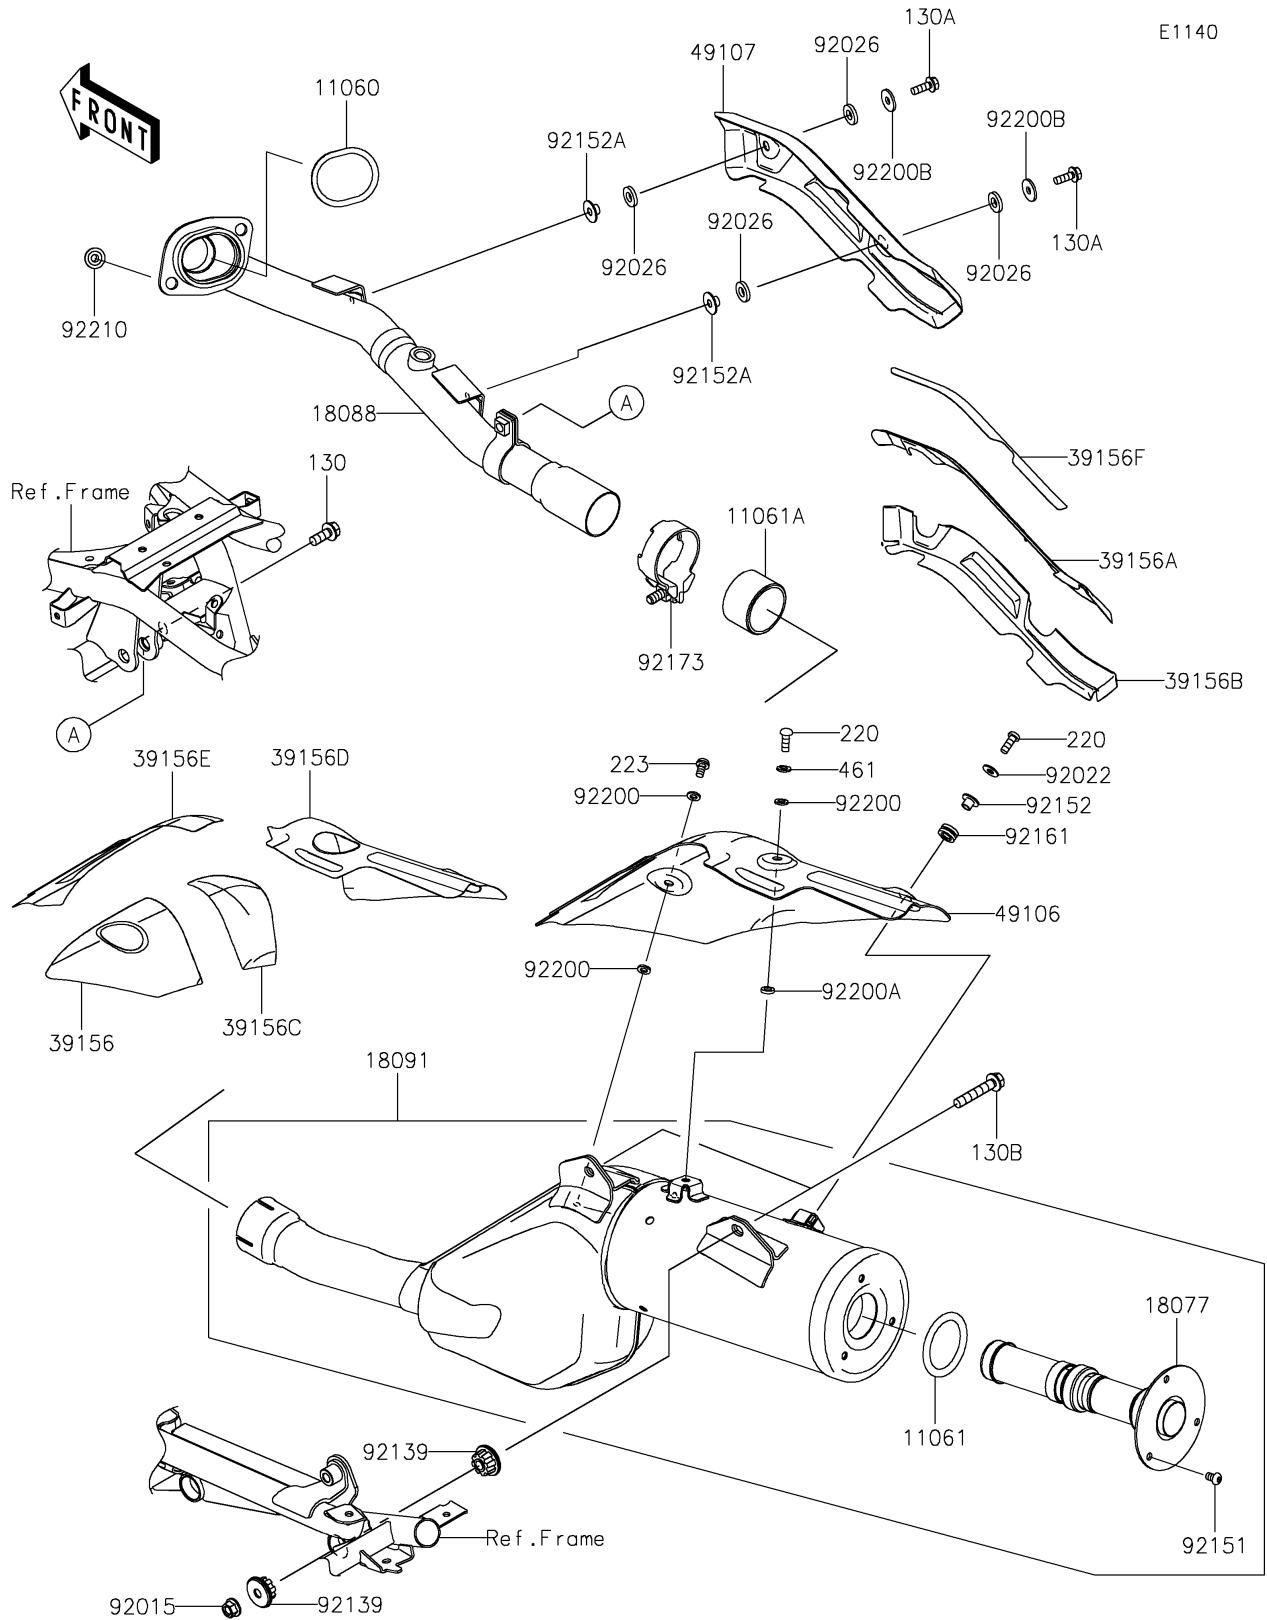

2023 KLR® 650 PARTS DIAGRAM

Muffler(s)

2023 KLR® 650 PARTS LIST

Muffler(s)

ITEM NAME	PART NUMBER	QUANTITY
GASKET,EXHAUST PIPE HOLDER (Ref # 11060)	11060-1108	1
GASKET (Ref # 11061)	11061-1345	1
GASKET,EXHAUST PIPE CONNECTING (Ref # 11061A)	11061-1411	1
ARRESTER-SPARK (Ref # 18077)	18077-0050	1
PIPE-EXHAUST (Ref # 18088)	18088-1665	1
BODY-COMP-MUFFLER (Ref # 18091)	18091-1268	1
PAD,MUFFLER COVER,FR (Ref # 39156)	39156-2693	1
PAD,EXHAUST PIPE COVER,CNT (Ref # 39156A)	39156-2698	1
PAD,EXHAUST PIPE COVER,LWR (Ref # 39156B)	39156-2699	1
PAD,MUFFLER COVER,CNT (Ref # 39156C)	39156-2738	1
PAD,MUFFLER COVER,RR (Ref # 39156D)	39156-2773	1
PAD,MUFFLER COVER,UPP (Ref # 39156E)	39156-2774	1
PAD,EXHAUST PIPE COVER,UPP (Ref # 39156F)	39156-2798	1
COVER-MUFFLER (Ref # 49106)	49106-0857	1
COVER-EXHAUST PIPE (Ref # 49107)	49107-0849	1
NUT,8MM (Ref # 92015)	92015-1402	2
WASHER,6.2X15X1.2 (Ref # 92022)	92022-2373	1
SPACER,8.7X18X3 (Ref # 92026)	92026-0919	4
BUSHING (Ref # 92139)	92139-1116	4
BOLT,SOCKET,6X10 (Ref # 92151)	92151-1449	3
COLLAR (Ref # 92152)	92152-2837	1
COLLAR (Ref # 92152A)	92152-2862	2
DAMPER (Ref # 92161)	92161-2434	1
CLAMP (Ref # 92173)	92173-2463	1
WASHER,6.2X11.5X1.5 (Ref # 92200)	92200-2496	3
WASHER,6.2X11.5X2.5 (Ref # 92200A)	92200-2511	1
WASHER,6.5X20X2 (Ref # 92200B)	92200-2529	2
NUT,8MM (Ref # 92210)	92210-1114	2
BOLT-FLANGED,8X20 (Ref # 130)	130BD0820	1

2023 KLR® 650 PARTS LIST

Muffler(s)

ITEM NAME	PART NUMBER	QUANTITY
BOLT-FLANGED,6X18 (Ref # 130A)	130CB0618	2
BOLT-FLANGED (Ref # 130B)	130CC0845	2
SCREW-PAN-CROS,6X16 (Ref # 220)	220AB0616	2
SCREW-PAN-WS-CROS,6X12 (Ref # 223)	223AB0612	1
WASHER-SPRING,6MM (Ref # 461)	461DB0600	1