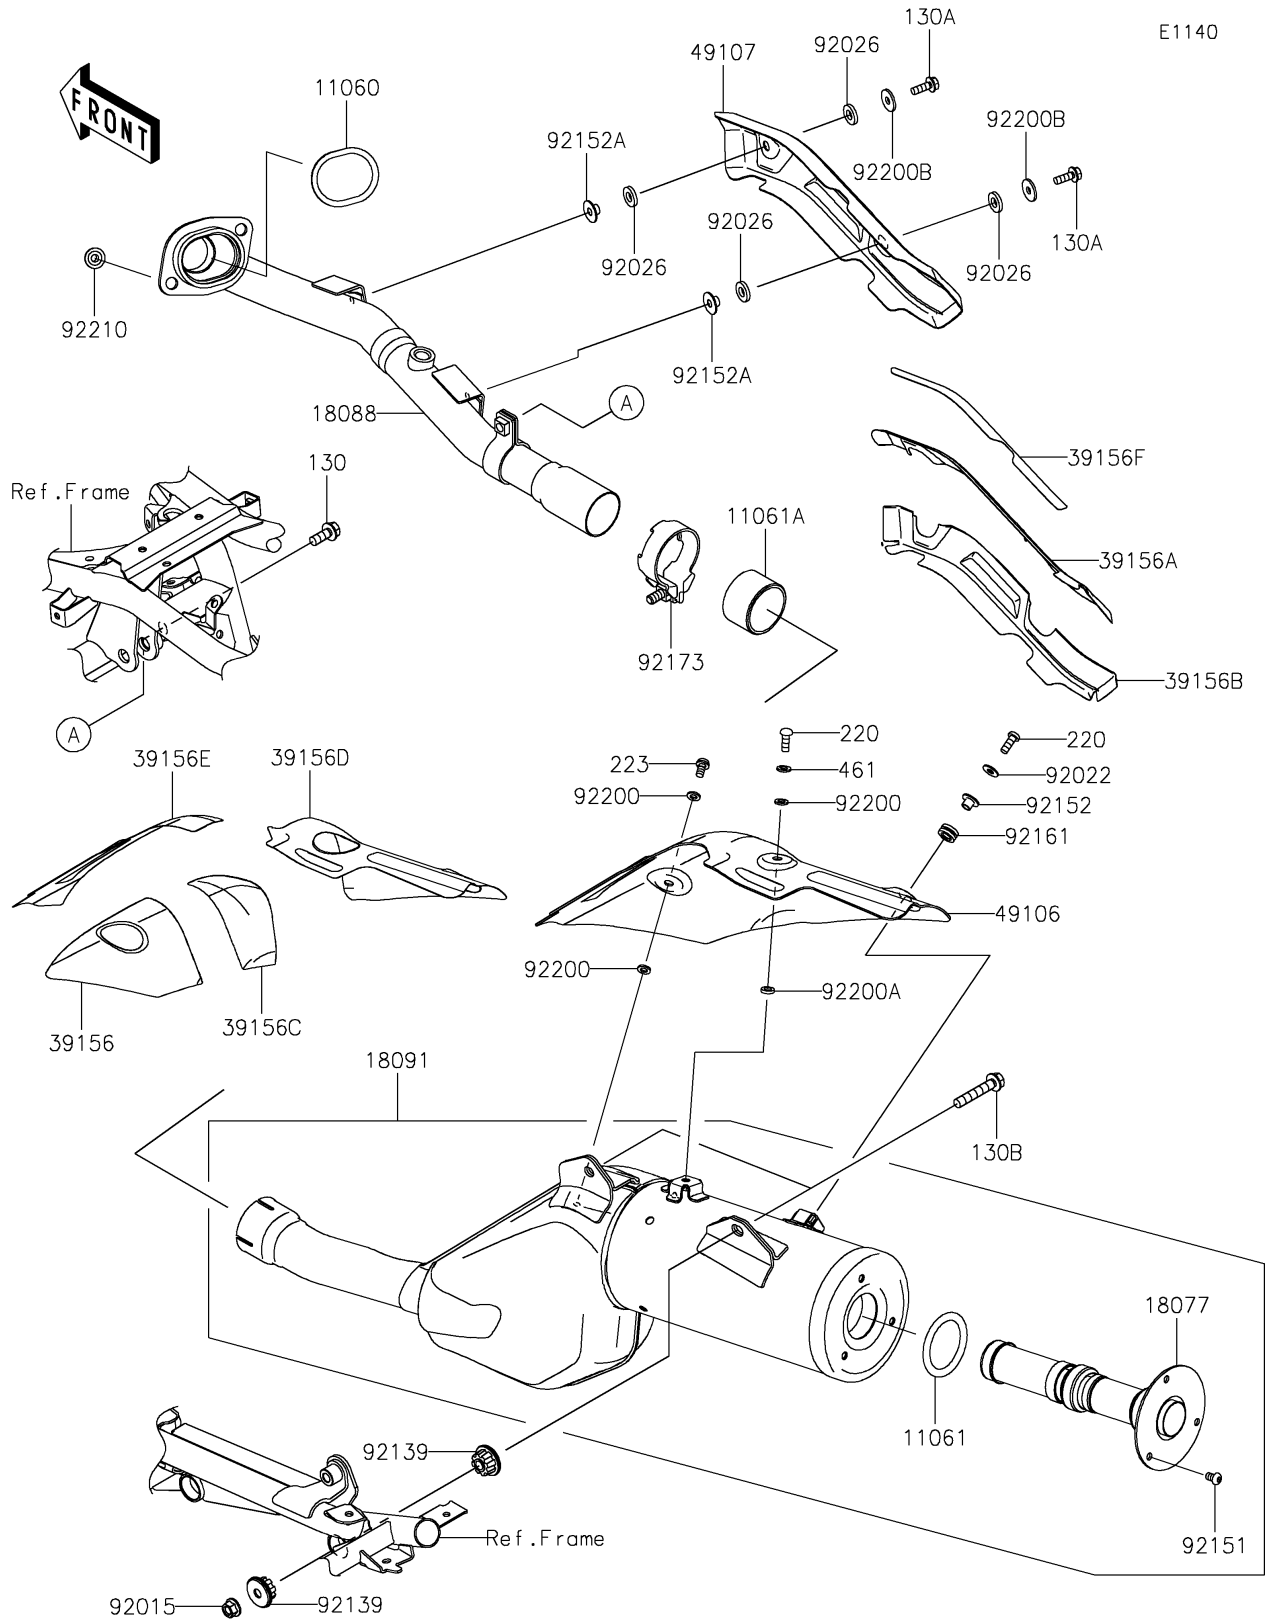

2024 KLR650 PARTS DIAGRAM

Muffler(s)