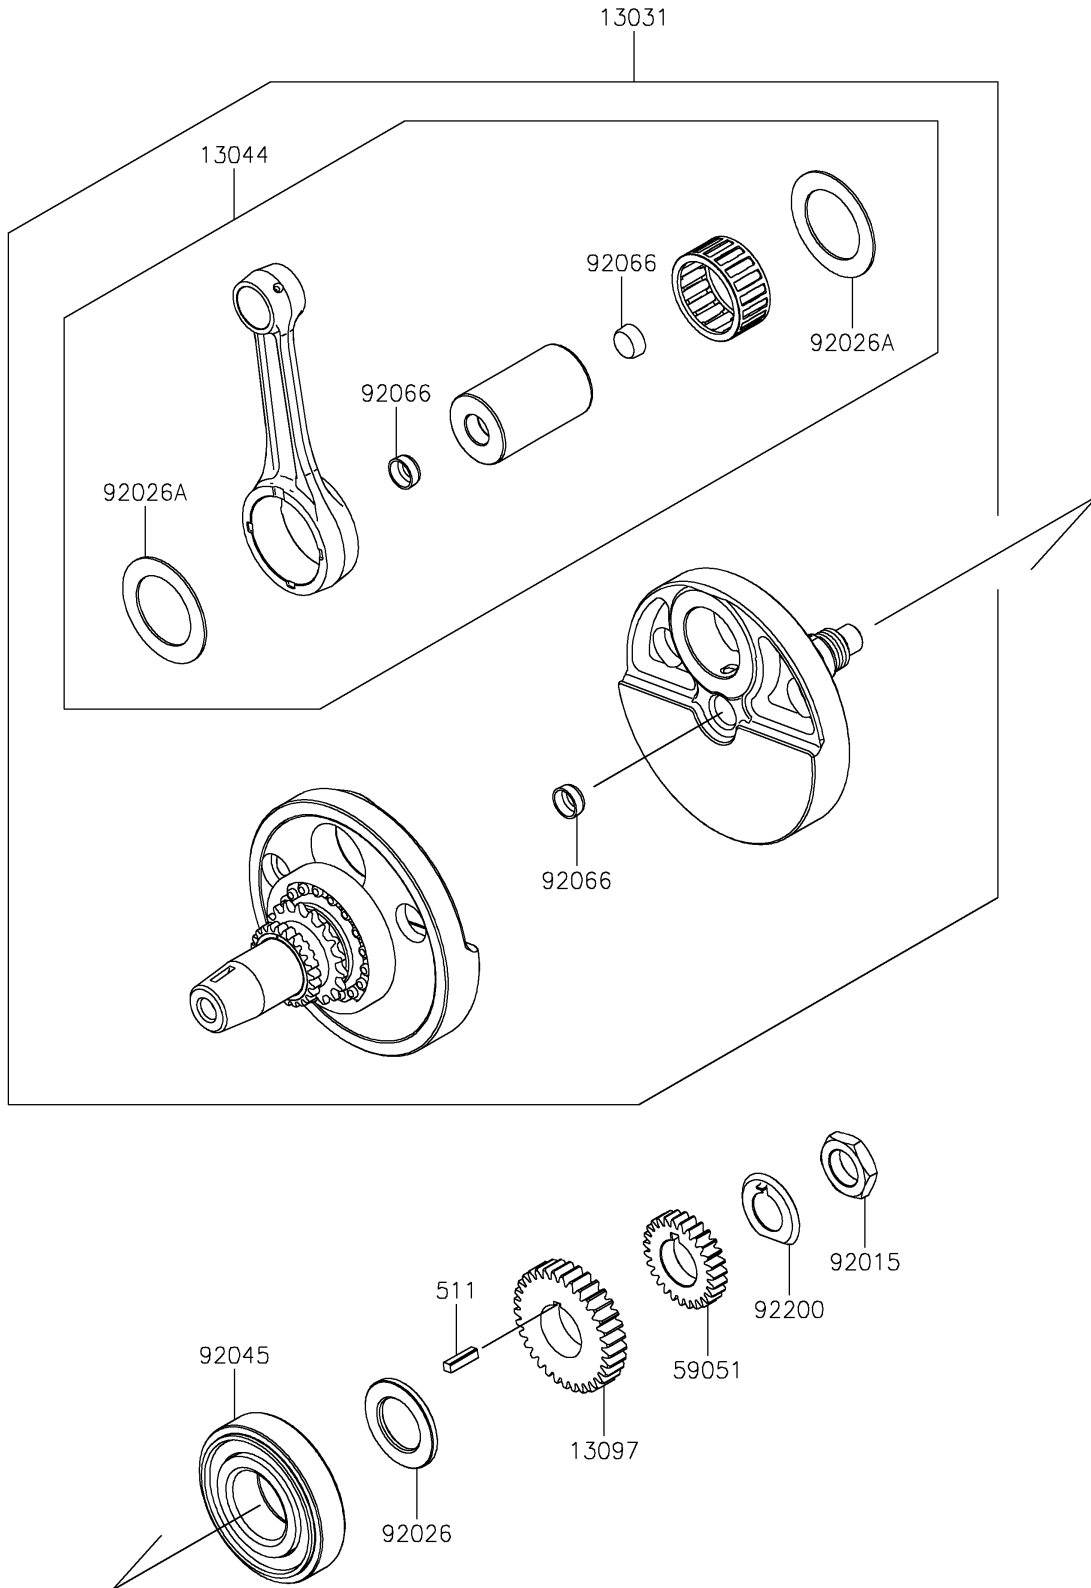

# 2024 KLR650 PARTS DIAGRAM

Crankshaft

E1321

## 2024 KLR650 PARTS LIST

### Crankshaft

ITEM NAME	PART NUMBER	QUANTITY
CRANKSHAFT-COMP (Ref # 13031)	13031-0977	1
SET-CONNECTING ROD (Ref # 13044)	13044-5089	1
GEAR-PRIMARY SPUR,33T (Ref # 13097)	13097-1333	1
GEAR-SPUR,27T (Ref # 59051)	59051-1145	1
NUT,22MM (Ref # 92015)	92015-1890	1
SPACER (Ref # 92026)	92026-0150	1
SPACER,40X60X1.5 (Ref # 92026A)	92026-0152	2
BEARING-BALL,40X90X23 (Ref # 92045)	92045-0065	1
PLUG (Ref # 92066)	92066-1154	3
WASHER (Ref # 92200)	92200-0557	1
KEY-SUNK (Ref # 511)	511A0520	1