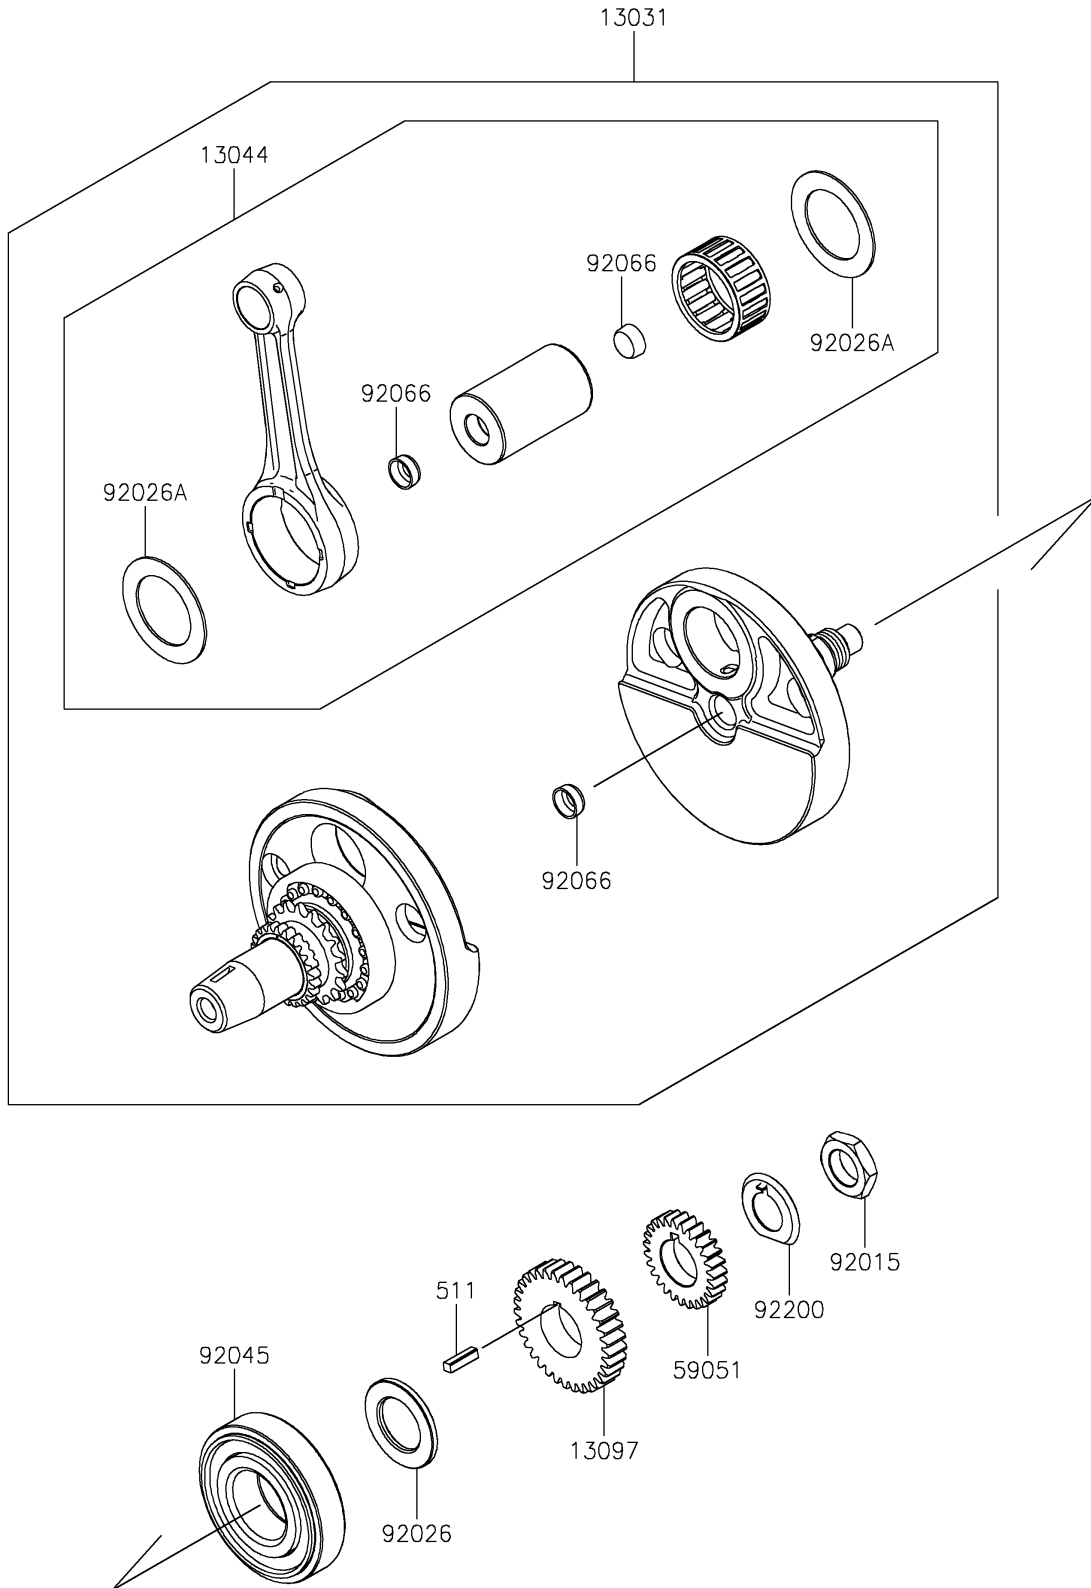

2023 KLR® 650 PARTS DIAGRAM

Crankshaft

E1321

2023 KLR® 650 PARTS LIST

Crankshaft

ITEM NAME	PART NUMBER	QUANTITY
CRANKSHAFT-COMP (Ref # 13031)	13031-0977	1
SET-CONNECTING ROD (Ref # 13044)	13044-5089	1
GEAR-PRIMARY SPUR,33T (Ref # 13097)	13097-1333	1
GEAR-SPUR,27T (Ref # 59051)	59051-1145	1
NUT,22MM (Ref # 92015)	92015-1890	1
SPACER (Ref # 92026)	92026-0150	1
SPACER,40X60X1.5 (Ref # 92026A)	92026-0152	2
BEARING-BALL,40X90X23 (Ref # 92045)	92045-0065	1
PLUG (Ref # 92066)	92066-1154	3
WASHER (Ref # 92200)	92200-0557	1
KEY-SUNK (Ref # 511)	511A0520	1