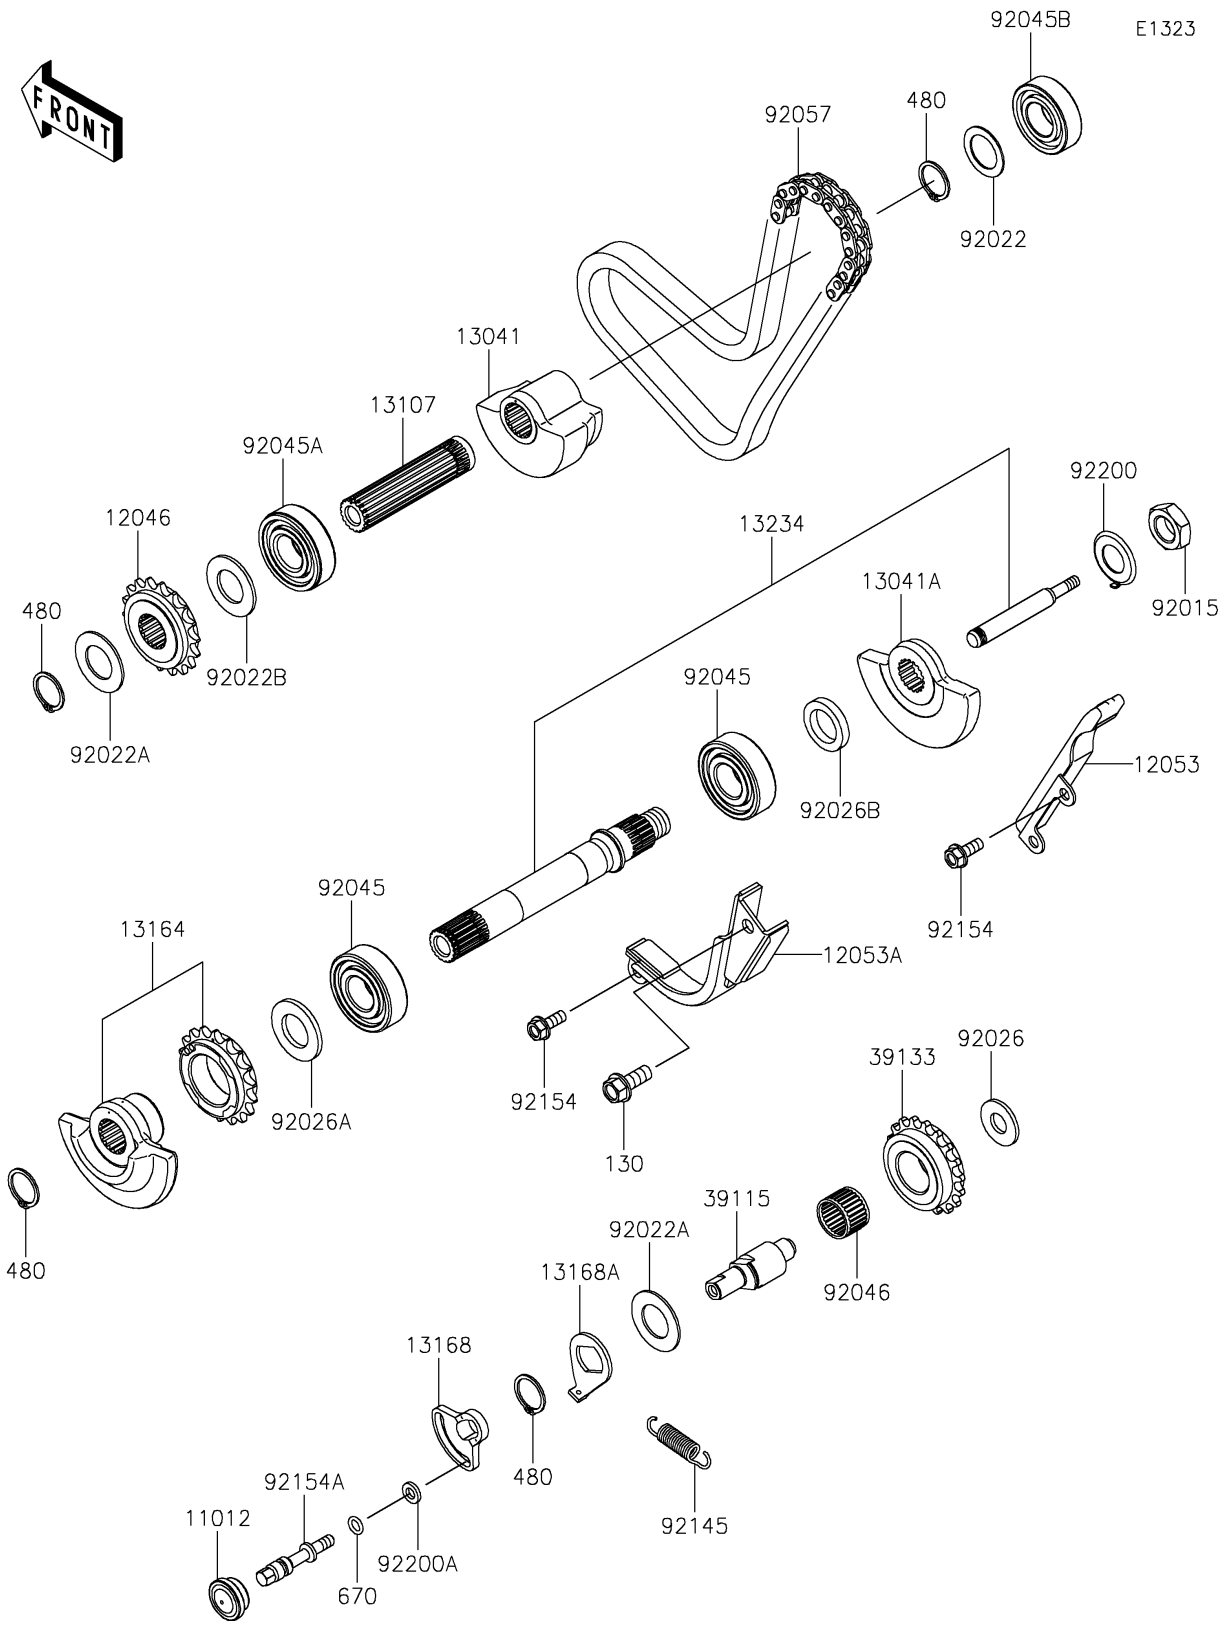

# 2024 KLR650 PARTS DIAGRAM

Balancer

### Balancer

ITEM NAME	PART NUMBER	QUANTITY
CAP (Ref # 11012)	11012-1369	1
SPROCKET,BALANCER,18T (Ref # 12046)	12046-1165	1
GUIDE-CHAIN,RR (Ref # 12053)	12053-1111	1
GUIDE-CHAIN,FR (Ref # 12053A)	12053-1175	1
BALANCER,RR (Ref # 13041)	13041-0032	1
BALANCER,FR,RH (Ref # 13041A)	13041-0034	1
SHAFT,BALANCER,RR (Ref # 13107)	13107-1104	1
BALANCER-COMP,FR,LH (Ref # 13164)	13164-0002	1
LEVER,IDLER SHAFT (Ref # 13168)	13168-0184	1
LEVER (Ref # 13168A)	13168-0911	1
SHAFT-COMP,BALANCER,FR (Ref # 13234)	13234-0035	1
SHAFT-IDLER (Ref # 39115)	39115-0022	1
SPROCKET-IDLER,IDLER (Ref # 39133)	39133-1060	1
NUT,16MM (Ref # 92015)	92015-1477	1
WASHER,20.5X30X1,STEEL (Ref # 92022)	92022-112	1
WASHER,20.3X36X1.5 (Ref # 92022A)	92022-1489	2
WASHER,20.2X36X2 (Ref # 92022B)	92022-1880	1
SPACER,12.2X27X2.3 (Ref # 92026)	92026-0151	1
SPACER,20.2X36X3 (Ref # 92026A)	92026-0155	1
SPACER,20.2X30X5 (Ref # 92026B)	92026-1245	1
BEARING-BALL,20X47X14 (Ref # 92045)	92045-0070	2
BEARING-BALL (Ref # 92045A)	92045-0071	1
BEARING-BALL,20X42X12 (Ref # 92045B)	92045-0072	1
BEARING-NEEDLE (Ref # 92046)	92046-0640	1
CHAIN,BALANCER,BF06HX70L (Ref # 92057)	92057-0888	1
SPRING (Ref # 92145)	92145-0529	1
BOLT,FLANGED,6X16 (Ref # 92154)	92154-1428	3
BOLT,IDLER LEVER (Ref # 92154A)	92154-4358	1
WASHER (Ref # 92200)	92200-0558	1

## 2024 KLR650 PARTS LIST

### Balancer

ITEM NAME	PART NUMBER	QUANTITY
WASHER,6.5X12X2.0 (Ref # 92200A)	92200-1263	1
BOLT-FLANGED,8X20 (Ref # 130)	130CA0820	1
CIRCLIP-TYPE-C,20MM (Ref # 480)	480J2000	4
O RING,7MM (Ref # 670)	670B1507	1